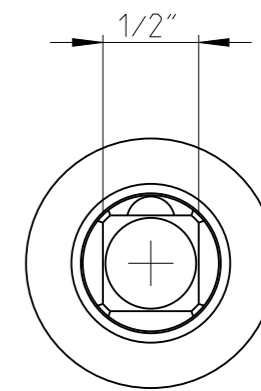

ASSEMBLY	4027333474	Status	Released	Rev. / Iter	0.2
DRAWING	4027333474	Status		Rev. / Iter	0.2

proprietary document. Not to be used in any way without our consent.

SALTUS

Name
EXT-SQ1/2"-L150-SQ1/2"-G-B-R
Designation
4027 3334 74