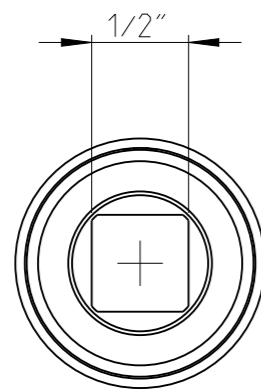

ASSEMBLY	4027333474	Status	Released	Rev. / Iter	0.2
DRAWING	4027333474	Status		Rev. / Iter	0.2

proprietary document. Not to be used in any way without our consent.

SALTUS

Name
EXT-SQ1/2"-L150-SQ1/2"-G-B-R
Designation
4027 3334 74