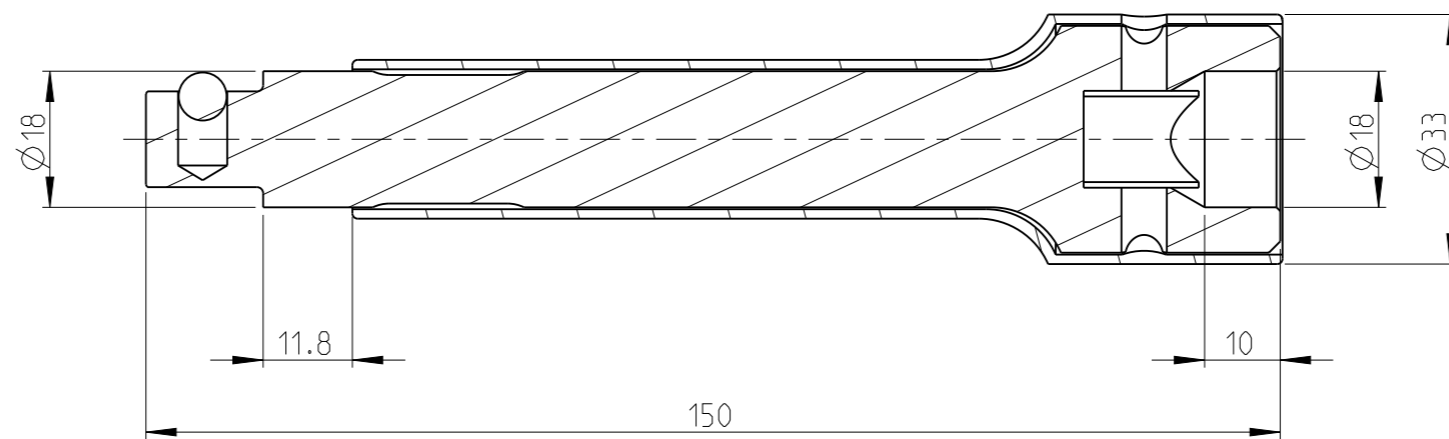

ASSEMBLY	4027333474	Status	Released	Rev. / Iter	0.2
DRAWING	4027333474	Status		Rev. / Iter	0.2

proprietary document. Not to be used in any way without our consent.

SALTUS

Name
EXT-SQ1/2"-L150-SQ1/2"-G-B-R
Designation
4027 3334 74