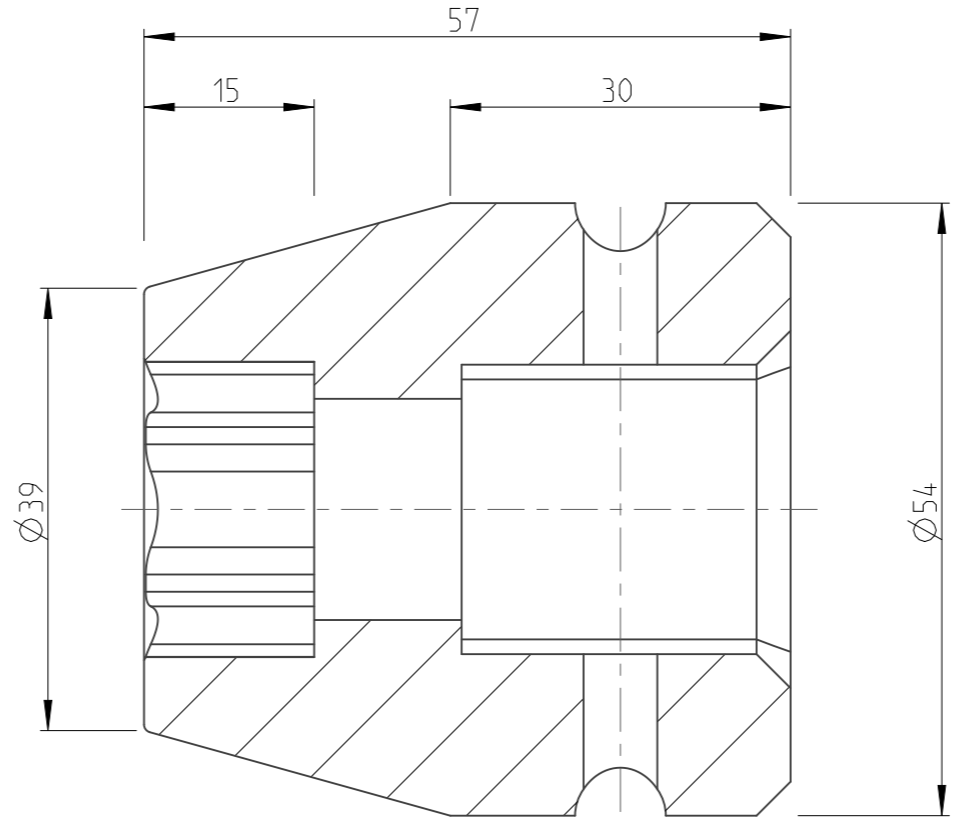

PART	4027160822	Status	Released	Rev./Iter	1.0
Drawing	4027160822	Status		Rev./Iter	1.0

A-A
3:2

1:1

proprietary document. Not to be used in any way without our consent.

SALTUS	Name	Socket-SQ1"-L57-SD22
	Designation	4027 1608 22