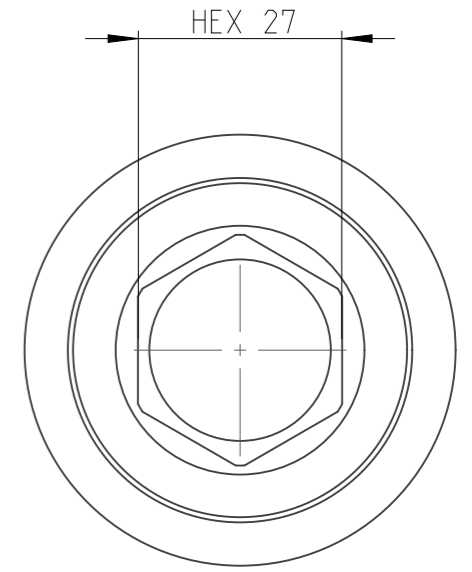

PART	4027160027	Status	Released	Rev./Iter	1.0
Drawing	4027160027	Status		Rev./Iter	1.0

proprietary document. Not to be used in any way without our consent.

SALTUS	Name	Socket-SQ1"-L57-HEX27
	Designation	4027 1600 27