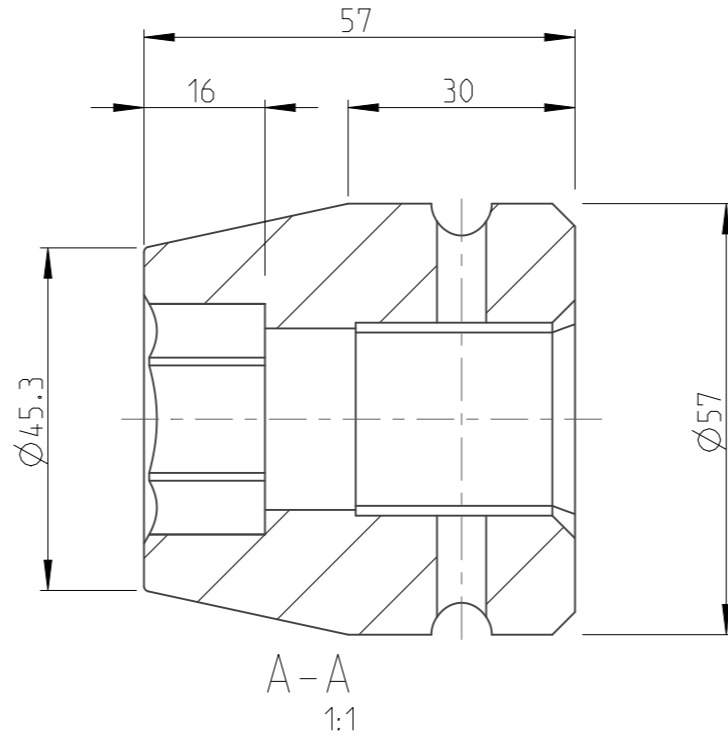

PART	4027160027	Status	Released	Rev./Iter	1.0
Drawing	4027160027	Status		Rev./Iter	1.0

proprietary document. Not to be used in any way without our consent.

SALTUS	Name	Socket-SQ1"-L57-HEX27
	Designation	4027 1600 27