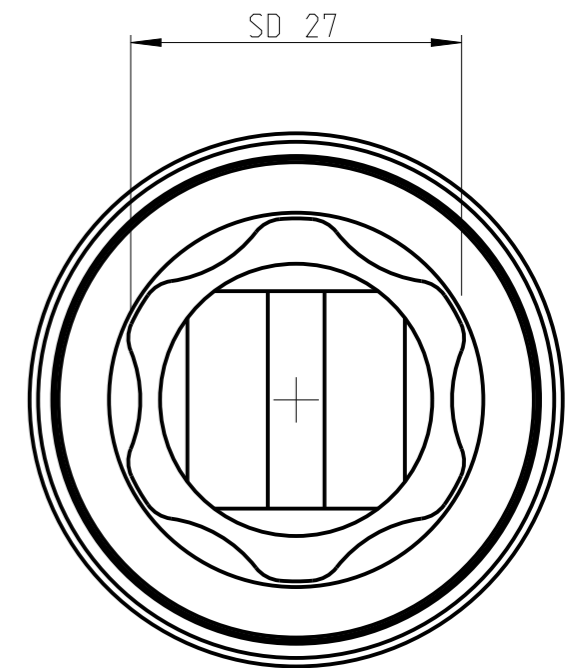

ASSEM	4027157127	Status	Released	Rev./Iter	1.1
Drawing	4027157127	Status		Rev./Iter	1.1

1:1

proprietary document. Not to be used in any way without our consent.

SALTUS

Name

Socket-SQ3/4"-L100-SD27-R

Designation