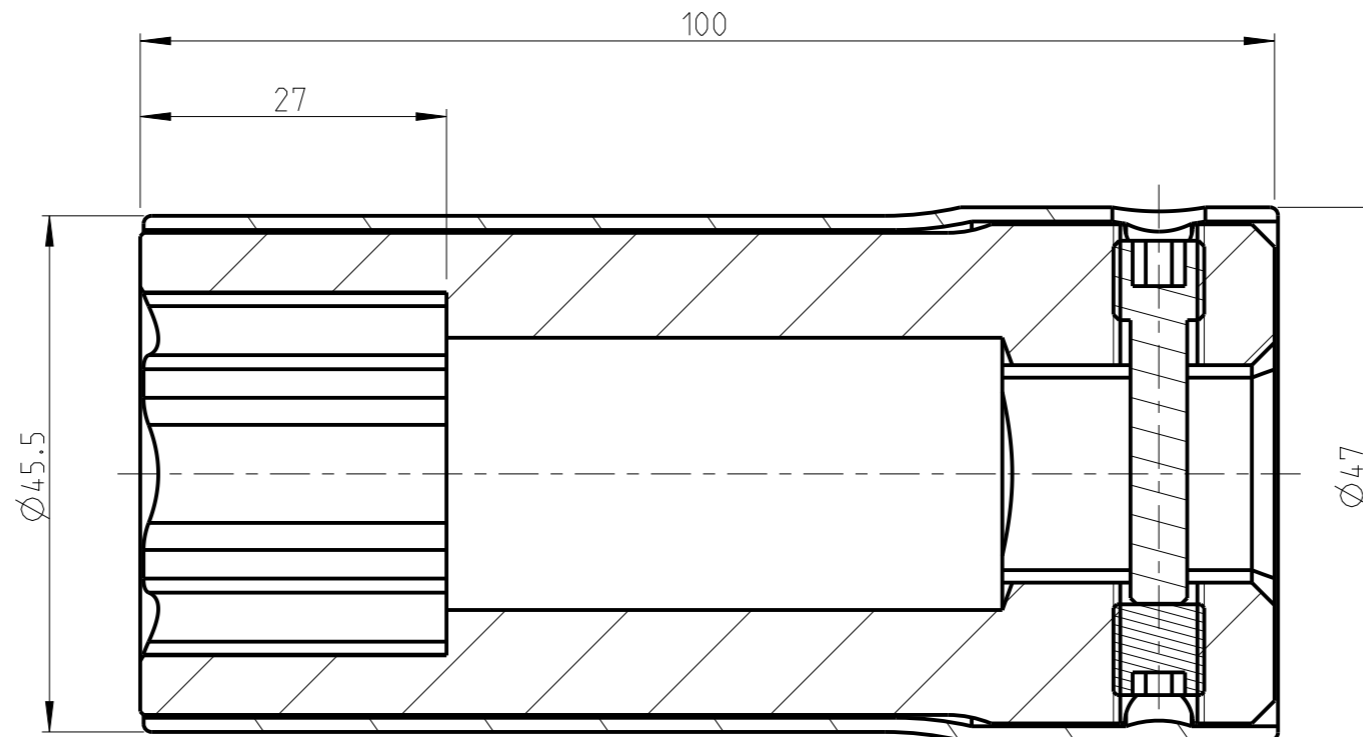

ASSEM	4027157127	Status	Released	Rev./Iter	1.1
Drawing	4027157127	Status		Rev./Iter	1.1

1:1

proprietary document. Not to be used in any way without our consent.

SALTUS

Name

Socket-SQ3/4"-L100-SD27-R

Designation