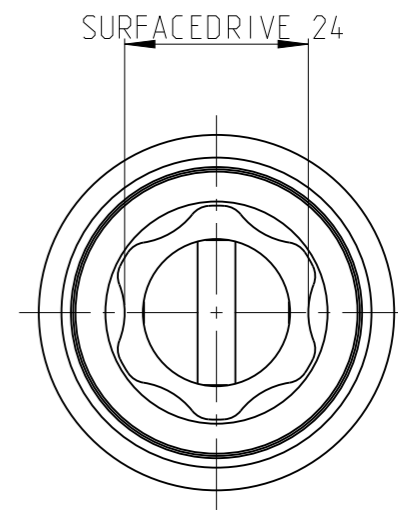

ASSEMBLY	4027157124	Status	Released	Rev. / Iter	1.1
DRAWING	4027157124	Status		Rev. / Iter	1.1

proprietary document. Not to be used in any way without our consent.

SALTUS

Name
Socket-SQ3/4"-L100-SD24-R
Designation
4027 1571 24