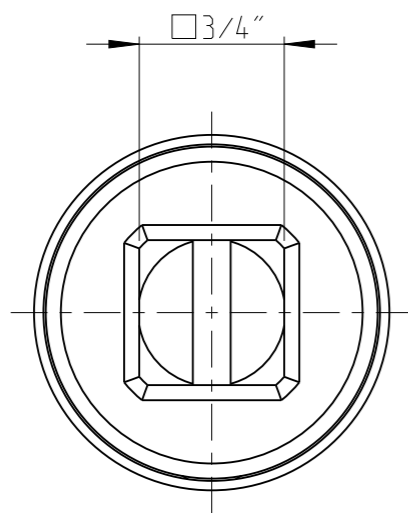

ASSEMBLY	4027157124	Status	Released	Rev. / Iter	1.1
DRAWING	4027157124	Status		Rev. / Iter	1.1

proprietary document. Not to be used in any way without our consent.

SALTUS

Name
Socket-SQ3/4"-L100-SD24-R
Designation
4027 1571 24