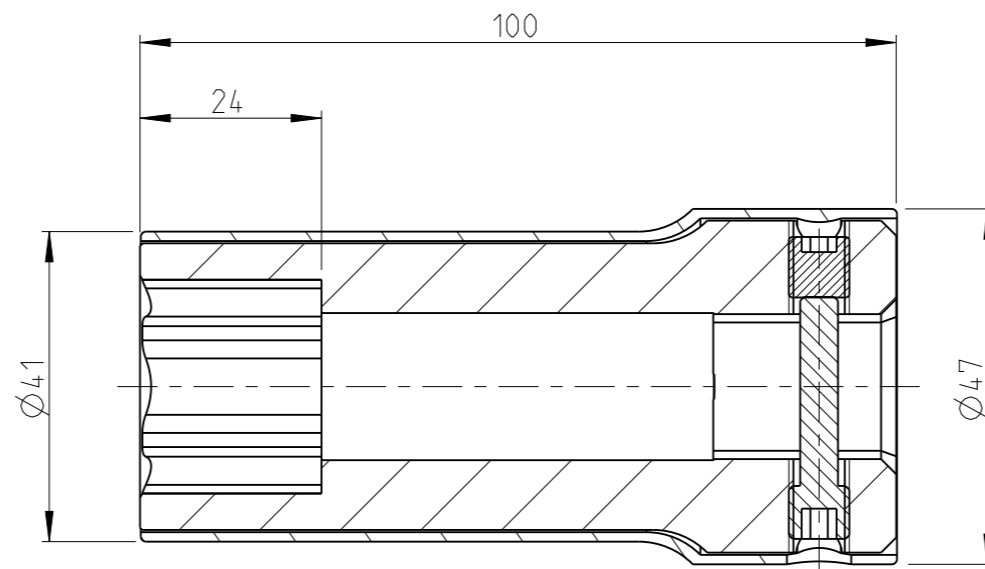

ASSEMBLY	4027157124	Status	Released	Rev. / Iter	1.1
DRAWING	4027157124	Status		Rev. / Iter	1.1

proprietary document. Not to be used in any way without our consent.

SALTUS

Name
Socket-SQ3/4"-L100-SD24-R
Designation
4027 1571 24