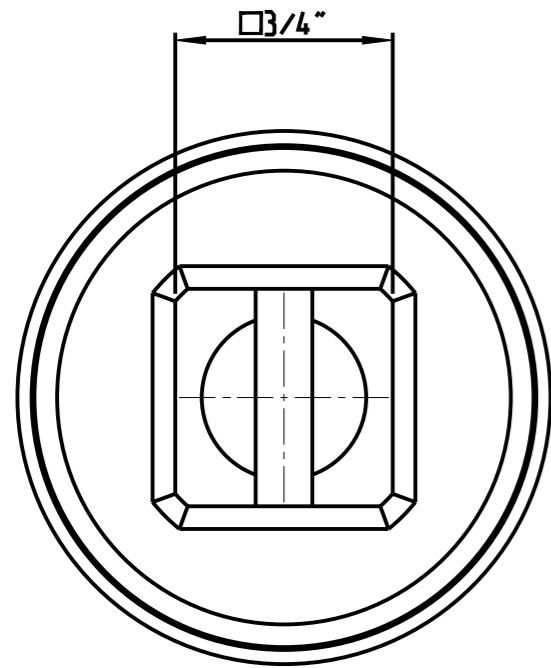

ASSEMBLY	4027157119	Status	Released	Rev. / Iter	1.1
DRAWING	4027157119	Status		Rev. / Iter	1.1

1:1

proprietary document. Not to be used in any way without our consent.

**SALTUS**

Name	Socket-SQ3/4"-L100-SD19
Designation	4027 1571 19