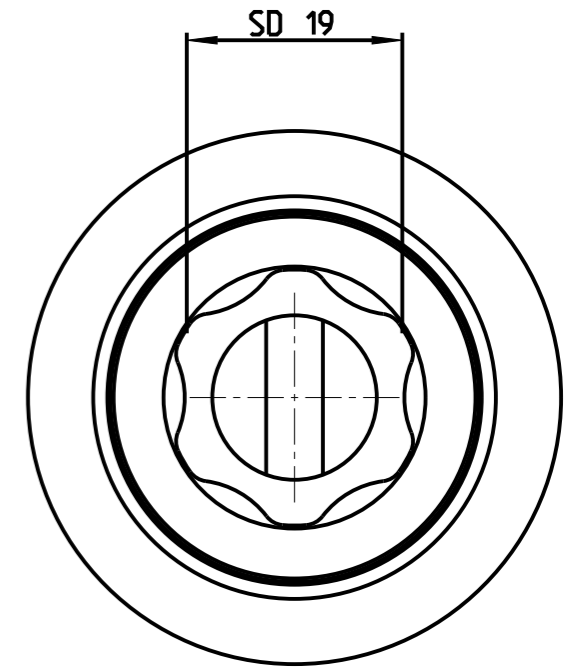

ASSEMBLY	4027157119	Status	Released	Rev. / Iter	1.1
DRAWING	4027157119	Status		Rev. / Iter	1.1

1:1

proprietary document. Not to be used in any way without our consent.

**SALTUS**

Name	Socket-SQ3/4"-L100-SD19
Designation	4027 1571 19