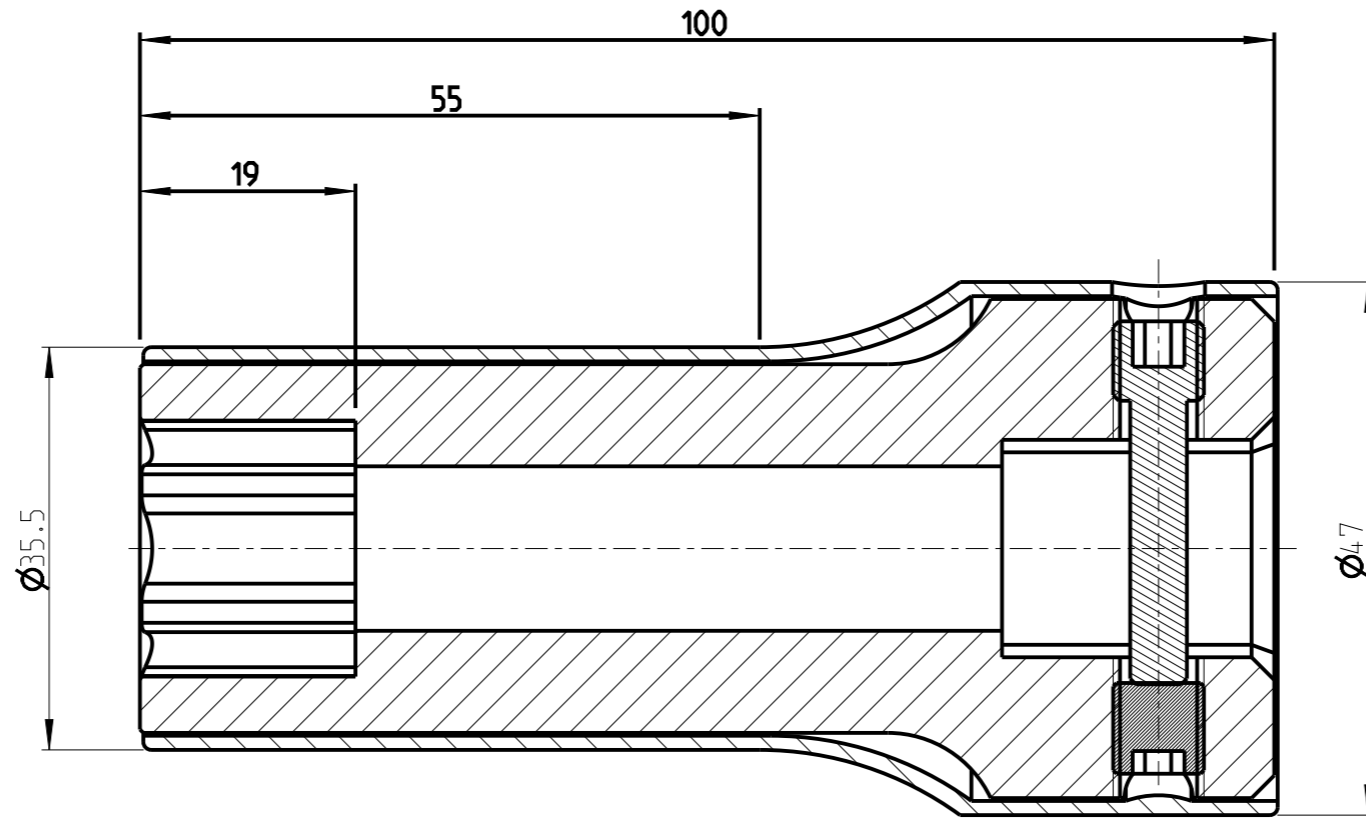

ASSEMBLY	4027157119	Status	Released	Rev. / Iter	1.1
DRAWING	4027157119	Status		Rev. / Iter	1.1

1:1

proprietary document. Not to be used in any way without our consent.

**SALTUS**

Name	Socket-SQ3/4"-L100-SD19
Designation	4027 1571 19