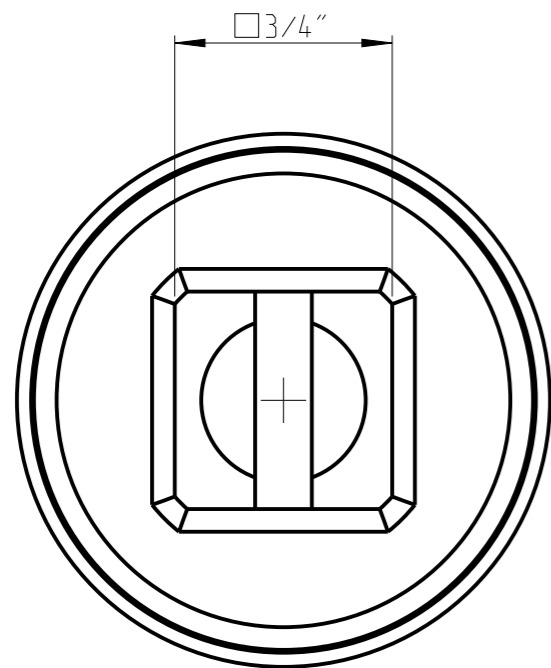

ASSEMBLY	4027156424	Status	Released	Rev. / Ref.	1.1
DRAWING	4027156424	Status		Rev. / Ref.	1.1

1:1

proprietary document. Not to be used in any way without our consent.

**SALTUS**

Name	Socket-SQ3/4"-L50-E24-R
Designation	4027 1564 24