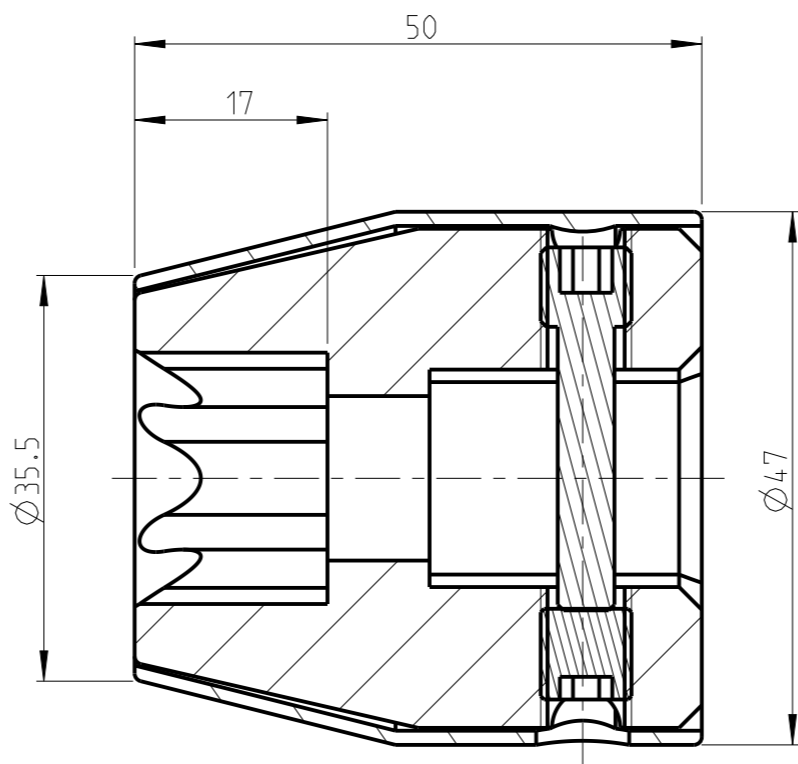

ASSEMBLY	4027156424	Status	Released	Rev. / Ref.	1.1
DRAWING	4027156424	Status		Rev. / Ref.	1.1

1:1

proprietary document. Not to be used in any way without our consent.

**SALTUS**

Name	Socket-SQ3/4"-L50-E24-R
Designation	4027 1564 24