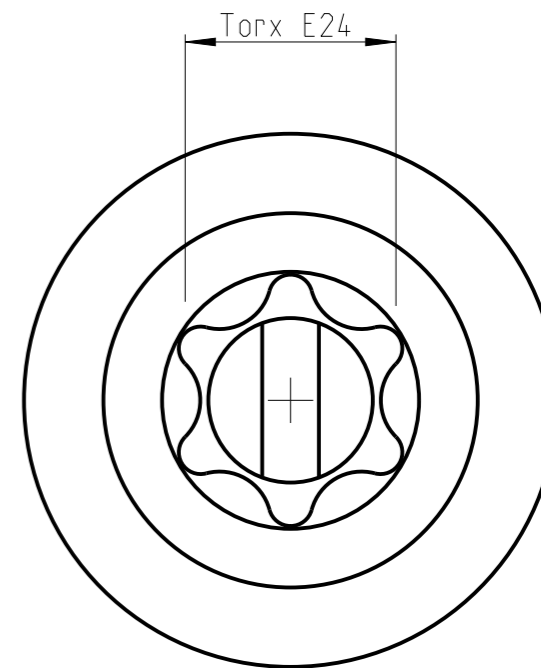

ASSEMBLY	4027156424	Status	Released	Rev. / Ref.	1.1
DRAWING	4027156424	Status		Rev. / Ref.	1.1

1:1

proprietary document. Not to be used in any way without our consent.

**SALTUS**

Name	Socket-SQ3/4"-L50-E24-R
Designation	4027 1564 24