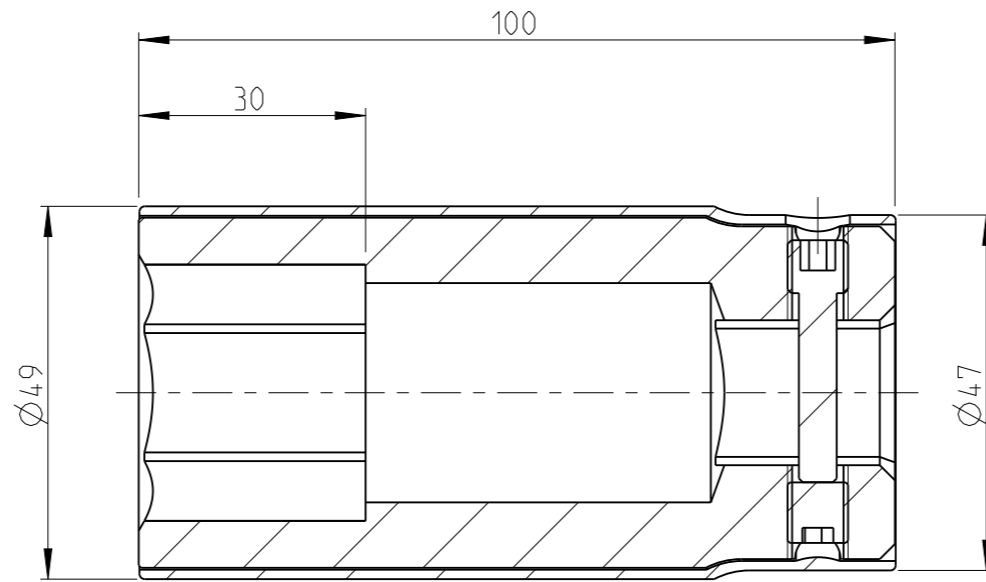

ASSEMBLY	4027154430	Status	Released	Rev. / Iter	1.1
DRAWING	4027154430	Status		Rev. / Iter	1.1

proprietary document. Not to be used in any way without our consent.

**SALTUS**

Name	Socket-SQ3/4"-L100-HEX30-R
Designation	4027 1544 30