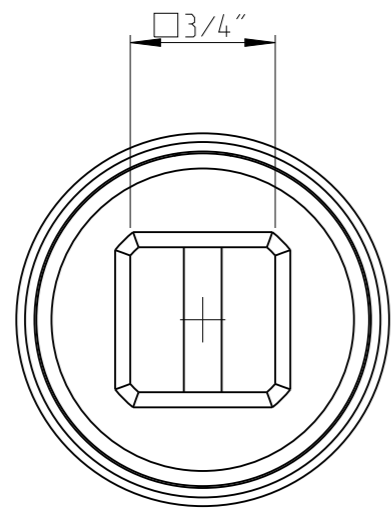

ASSEMBLY	4027154430	Status	Released	Rev. / Iter	1.1
DRAWING	4027154430	Status		Rev. / Iter	1.1

proprietary document. Not to be used in any way without our consent.

**SALTUS**

Name	Socket-SQ3/4"-L100-HEX30-R
Designation	4027 1544 30