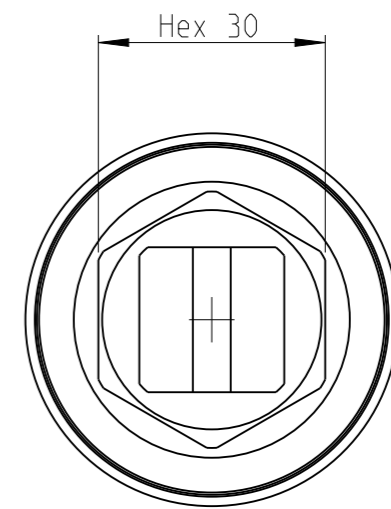

ASSEMBLY	4027154430	Status	Released	Rev. / Iter	1.1
DRAWING	4027154430	Status		Rev. / Iter	1.1

proprietary document. Not to be used in any way without our consent.

**SALTUS**

Name	Socket-SQ3/4"-L100-HEX30-R
Designation	4027 1544 30