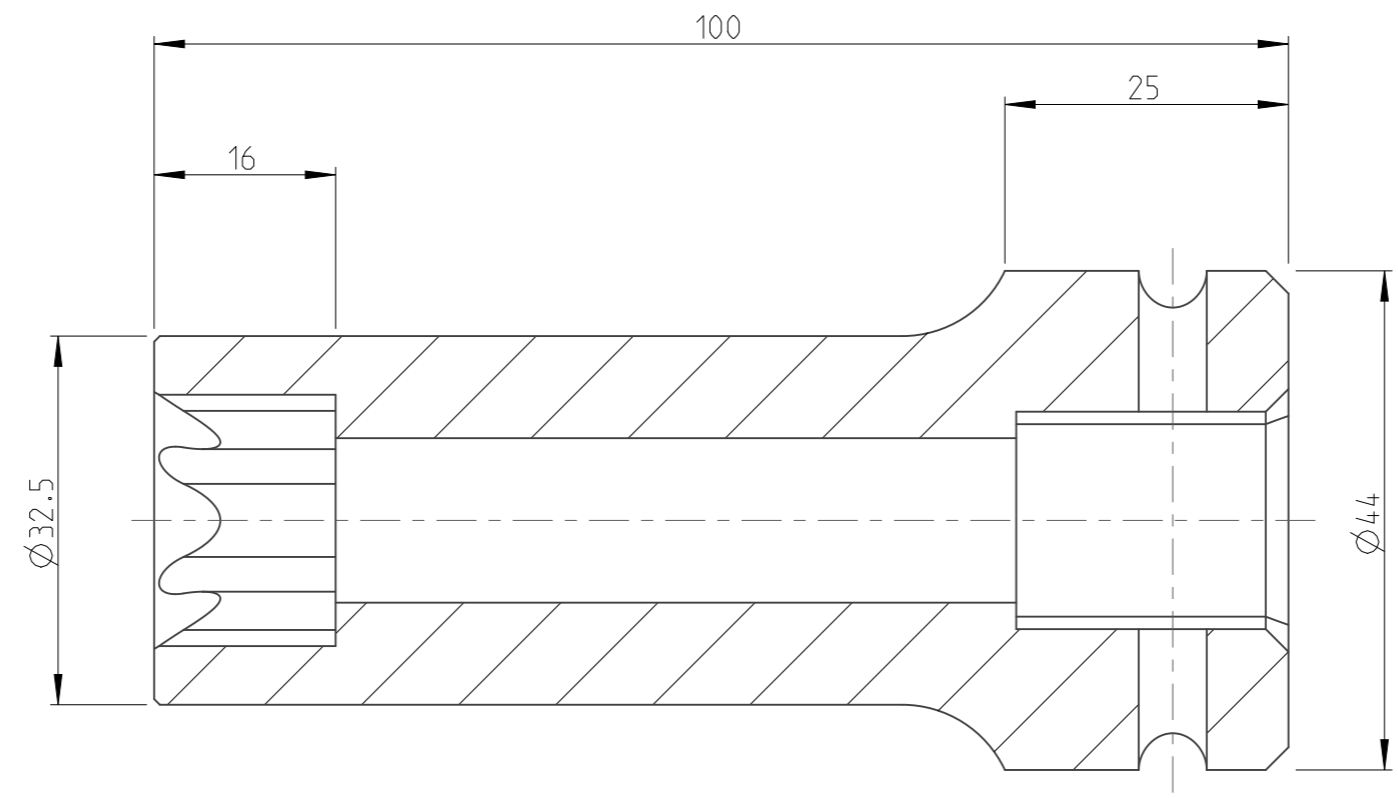

PART	4027152124	Status	Released	Rev./Iter	1.0
Drawing	4027152124	Status		Rev./Iter	1.0

1 2 3 4 5 6 7 8 9 10

A
B
C
D
E
F
G

1:1

proprietary document. Not to be used in any way without our consent.

SALTUS	Name	Socket-SQ3/4"-L100-E24
	Designation	4027 1521 24