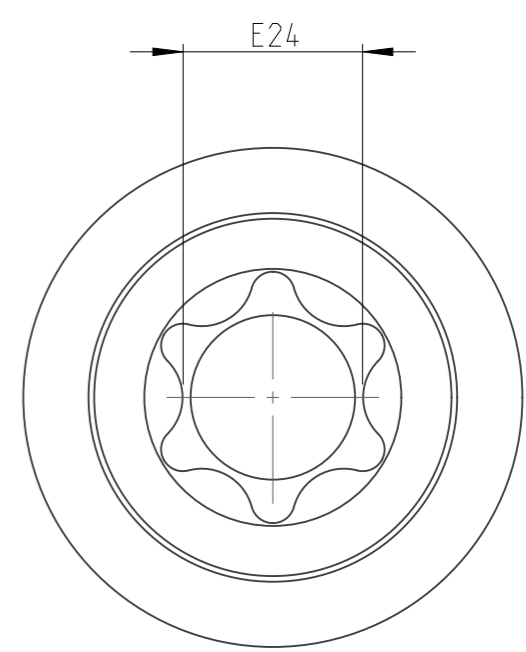

PART	4027152124	Status	Released	Rev./Iter	1.0
Drawing	4027152124	Status		Rev./Iter	1.0

1 2 3 4 5 6 7 8 9 10

A
B
C
D
E
F
G

1:1

proprietary document. Not to be used in any way without our consent.

SALTUS	Name	Socket-SQ3/4"-L100-E24
	Designation	4027 1521 24