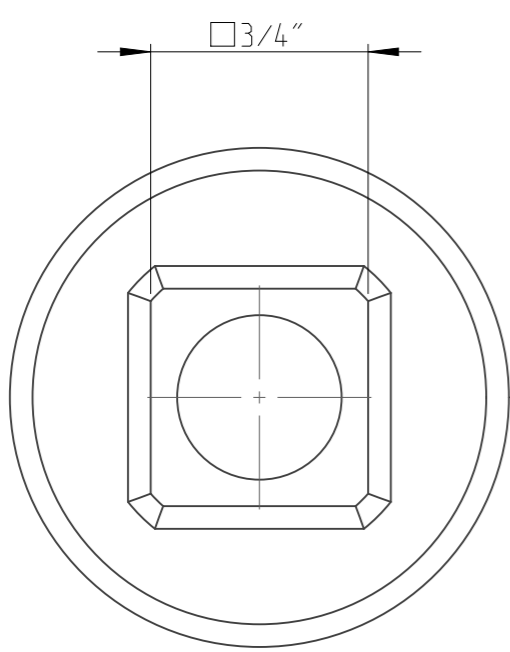

PART	4027152124	Status	Released	Rev./Iter	1.0
Drawing	4027152124	Status		Rev./Iter	1.0

1 2 3 4 5 6 7 8 9 10

A
B
C
D
E
F
G

1:1

proprietary document. Not to be used in any way without our consent.

SALTUS	Name	Socket-SQ3/4"-L100-E24
	Designation	4027 1521 24