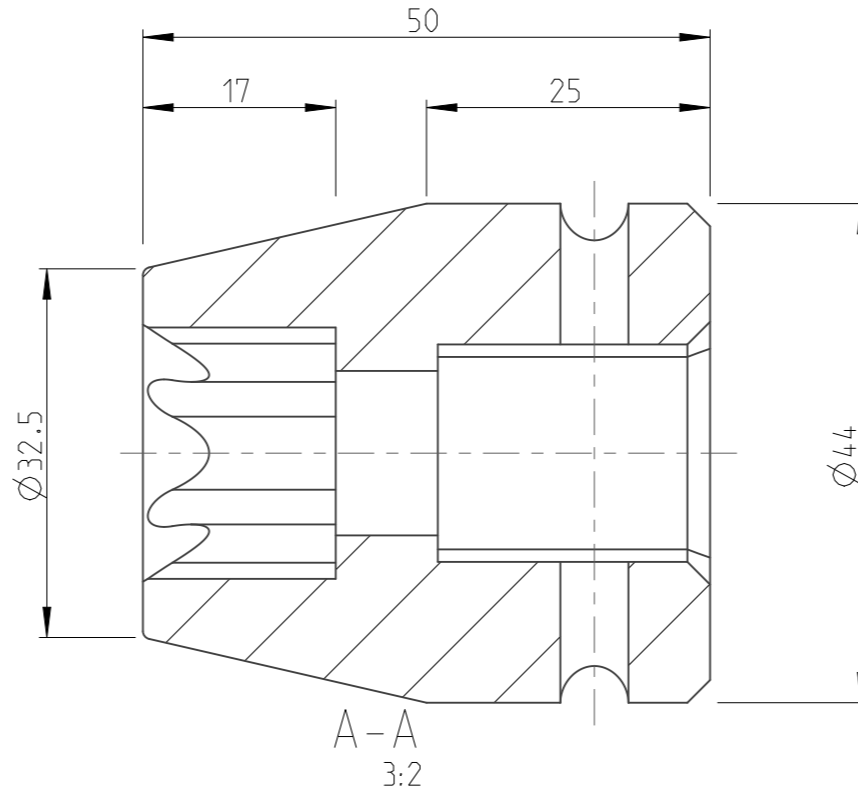

PART	4027152024	Status	Released	Rev. / Iter	2.0
Drawing	4027152024	Status		Rev. / Iter	2.0

proprietary document. Not to be used in any way without our consent.

SALTUS

Name	Socket-SQ3/4"-L50-E24
Designation	4027 1520 24