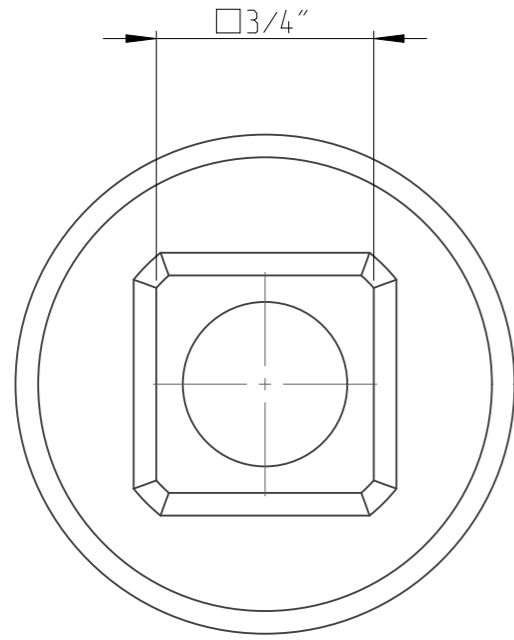

PART	4027152024	Status	Released	Rev. / Iter	2.0
Drawing	4027152024	Status		Rev. / Iter	2.0

proprietary document. Not to be used in any way without our consent.

SALTUS

Name	Socket-SQ3/4"-L50-E24
Designation	4027 1520 24