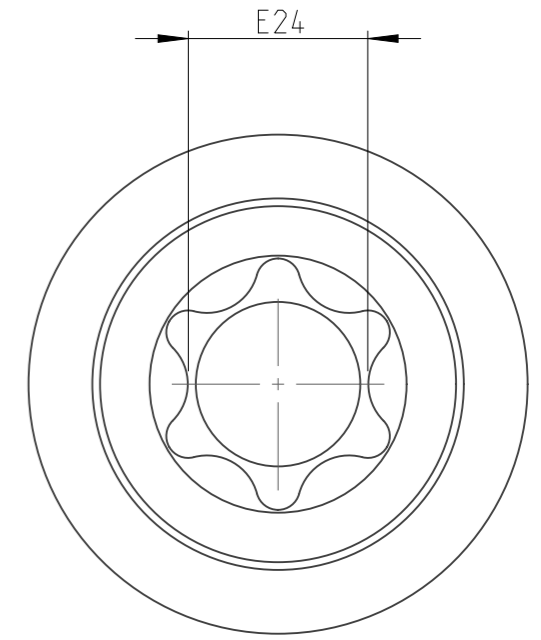

PART	4027152024	Status	Released	Rev. / Iter	2.0
Drawing	4027152024	Status		Rev. / Iter	2.0

proprietary document. Not to be used in any way without our consent.

SALTUS

Name	Socket-SQ3/4"-L50-E24
Designation	4027 1520 24