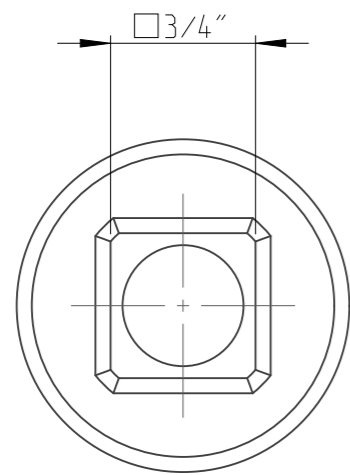

PART	4027151719	Status	Released	Rev./Iter	1.0
Drawing	4027151719	Status		Rev./Iter	1.1

proprietary document. Not to be used in any way without our consent.

<b>SALTUS</b>	Name	Socket-SQ3/4"-L100-DHEX19
	Designation	4027 1517 19