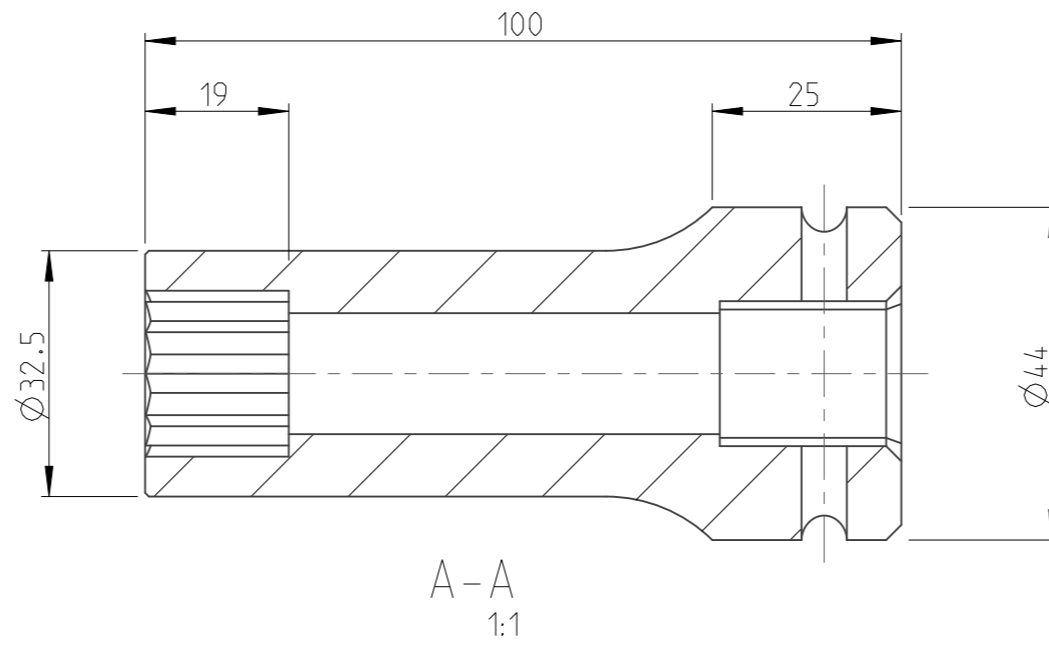

PART	4027151719	Status	Released	Rev./Iter	1.0
Drawing	4027151719	Status		Rev./Iter	1.1

proprietary document. Not to be used in any way without our consent.

<b>SALTUS</b>	Name	Socket-SQ3/4"-L100-DHEX19
	Designation	4027 1517 19