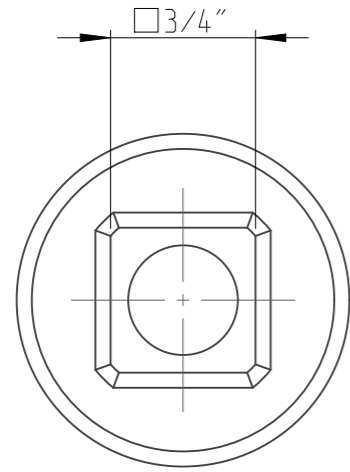

PART	4027151718	Status	Released	Rev. / Iter	1.0
Drawing	4027151718	Status		Rev. / Iter	1.0

A-A
1:1

1:1

proprietary document. Not to be used in any way without our consent.

SALTUS

Name	Socket-SQ3/4"-L100-DHEX18
Designation	4027 1517 18