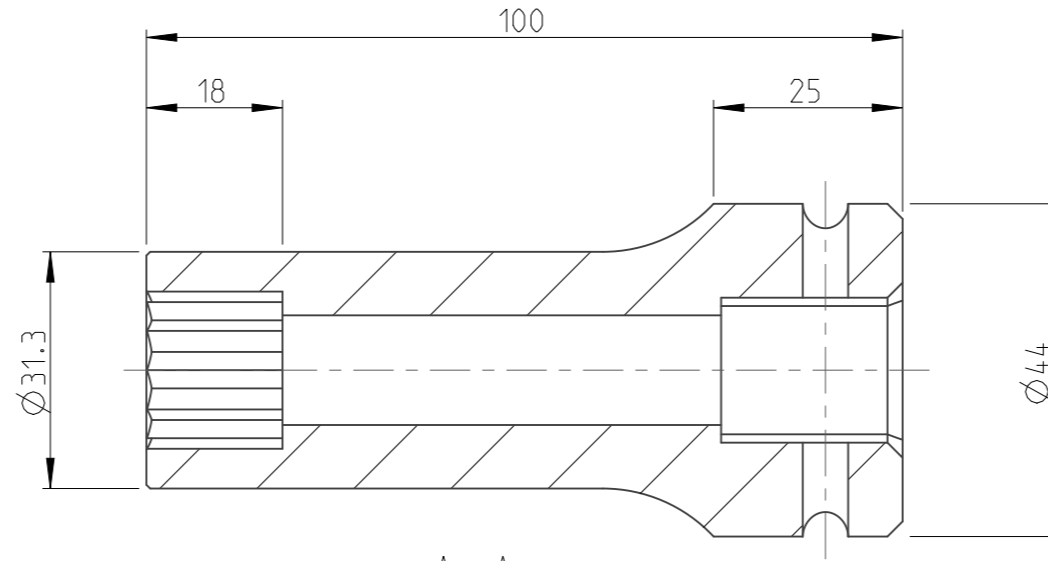

PART	4027151718	Status	Released	Rev. / Iter	1.0
Drawing	4027151718	Status		Rev. / Iter	1.0

A-A
1:1

1:1

proprietary document. Not to be used in any way without our consent.

SALTUS

Name	Socket-SQ3/4"-L100-DHEX18
Designation	4027 1517 18