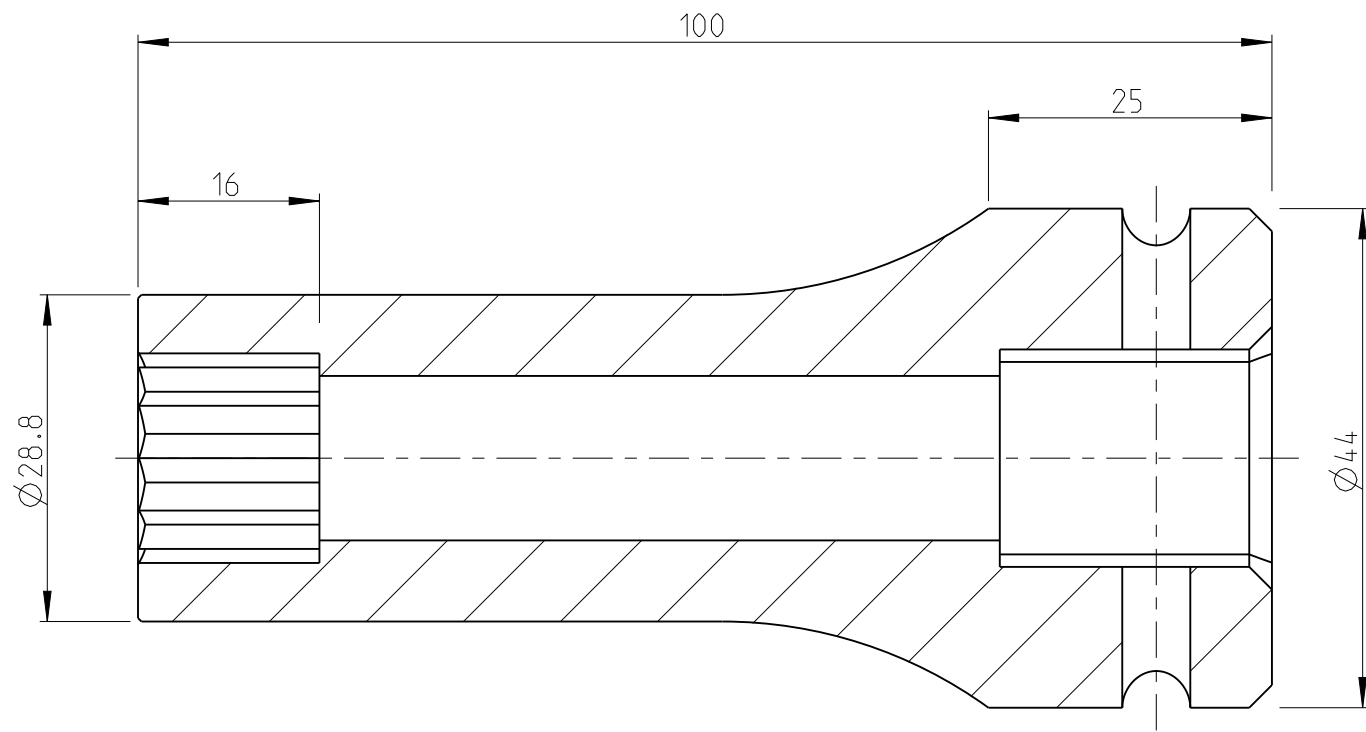

PART	4027151716	Status	In Work	Rev./Iter	1.1
Drawing	4027151716	Status		Rev./Iter	1.1

proprietary document. Not to be used in any way without our consent.

SALTUS	Name	Socket-SQ3/4"-L100-DHEX16
	Designation	4027 1517 16