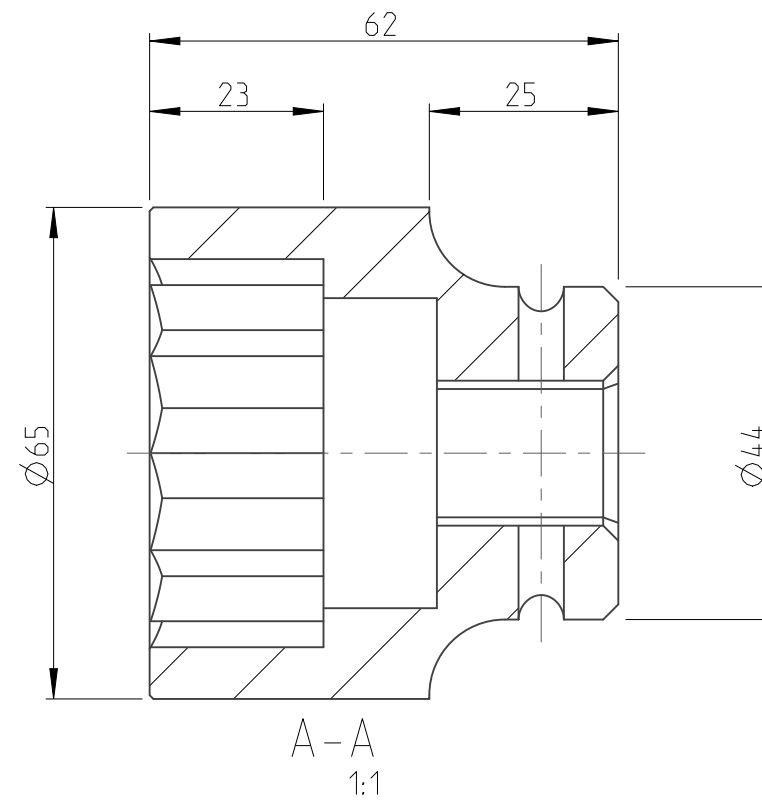

PART	4027151586	Status	Released	Rev./Iter	1.0
Drawing	4027151586	Status		Rev./Iter	1.0

1:1

proprietary document. Not to be used in any way without our consent.

SALTUS

Name	Socket-SQ3/4"-L62-DHEX1.3/4"
Designation	4027 1515 86