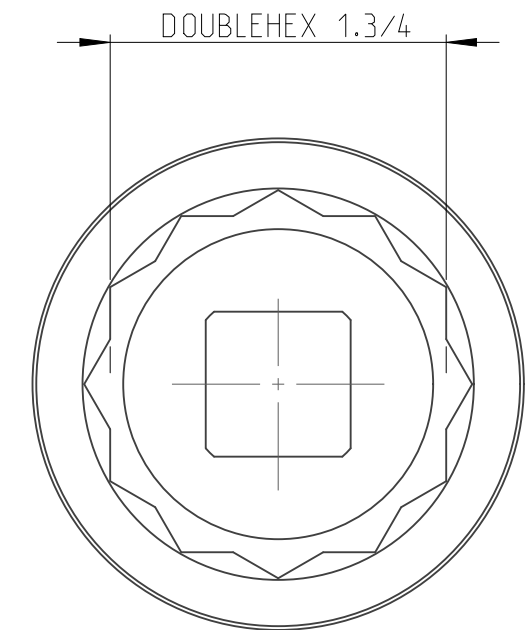

PART	4027151586	Status	Released	Rev./Iter	1.0
Drawing	4027151586	Status		Rev./Iter	1.0

1:1

proprietary document. Not to be used in any way without our consent.

SALTUS

Name	Socket-SQ3/4"-L62-DHEX1.3/4"
Designation	4027 1515 86