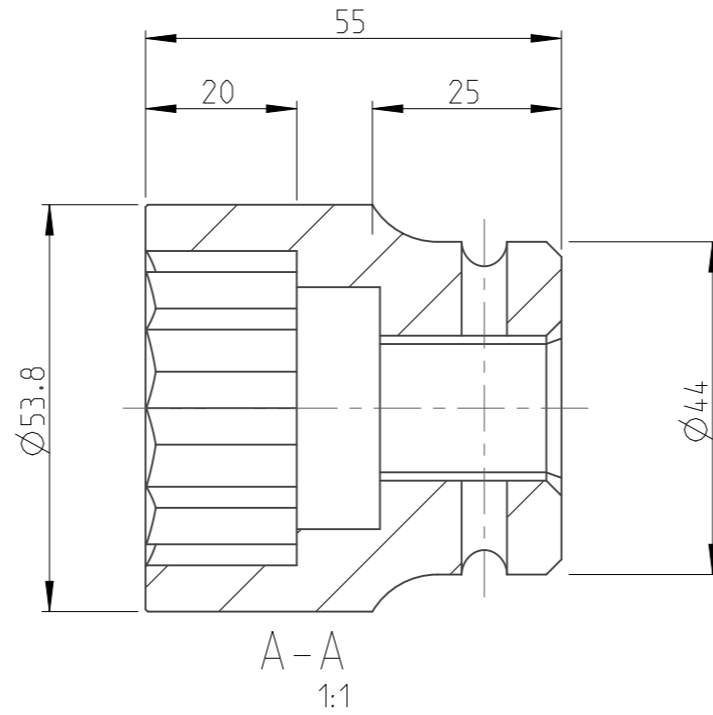

PART	4027151583	Status	Released	Rev./Iter	1.0
Drawing	4027151583	Status		Rev./Iter	1.0

proprietary document. Not to be used in any way without our consent.

**SALTUS**

Name	Socket-SQ3/4"-L62-DHEX1.7/8"
Designation	4027 1515 83