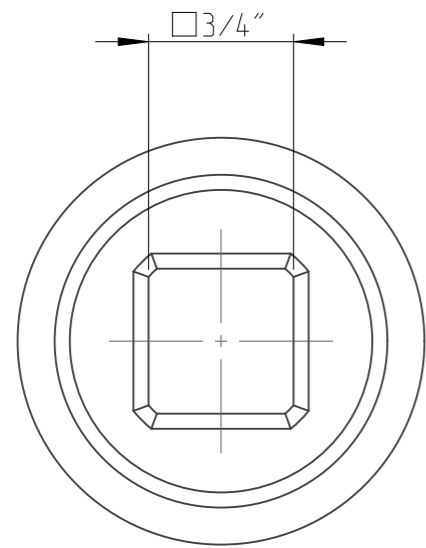

PART	4027151583	Status	Released	Rev./Iter	1.0
Drawing	4027151583	Status		Rev./Iter	1.0

proprietary document. Not to be used in any way without our consent.

**SALTUS**

Name	Socket-SQ3/4"-L62-DHEX1.7/8"
Designation	4027 1515 83