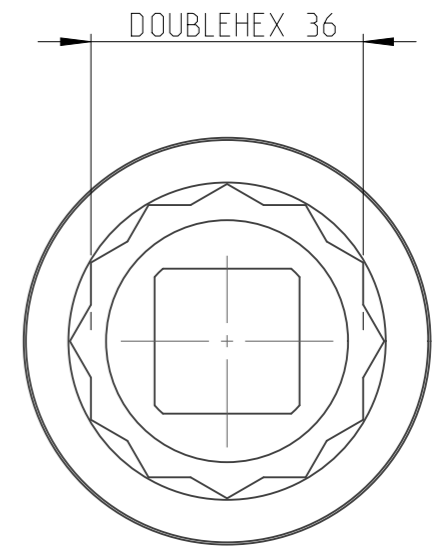

PART	4027151583	Status	Released	Rev./Iter	1.0
Drawing	4027151583	Status		Rev./Iter	1.0

proprietary document. Not to be used in any way without our consent.

**SALTUS**

Name	Socket-SQ3/4"-L62-DHEX1.7/8"
Designation	4027 1515 83