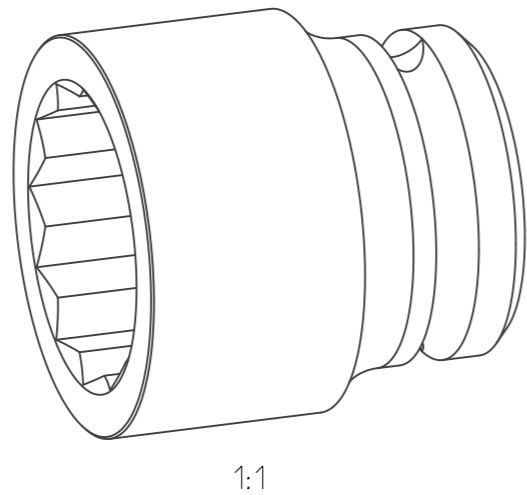

PART	4027151583	Status	Released	Rev./Iter	1.0
Drawing	4027151583	Status		Rev./Iter	1.0

proprietary document. Not to be used in any way without our consent.

**SALTUS**

Name	Socket-SQ3/4"-L62-DHEX1.7/8"
Designation	4027 1515 83