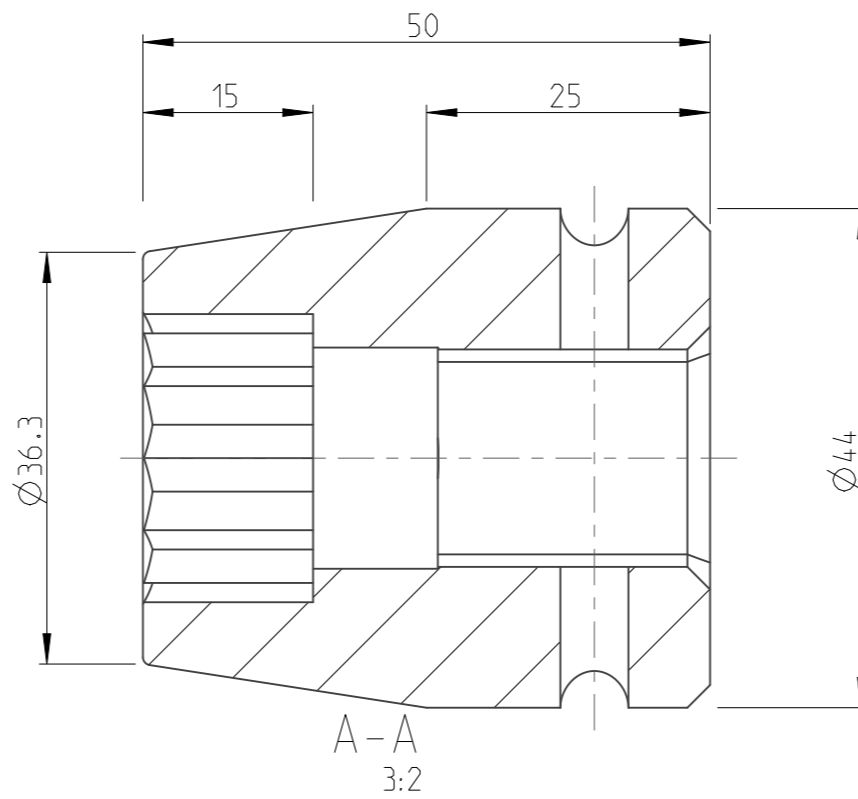

PART	4027151522	Status	Released	Rev./Iter	1.0
Drawing	4027151522	Status		Rev./Iter	1.0

proprietary document. Not to be used in any way without our consent.

SALTUS

Name
Socket-SQ3/4"-L50-DHEX22
Designation
4027 1515 22