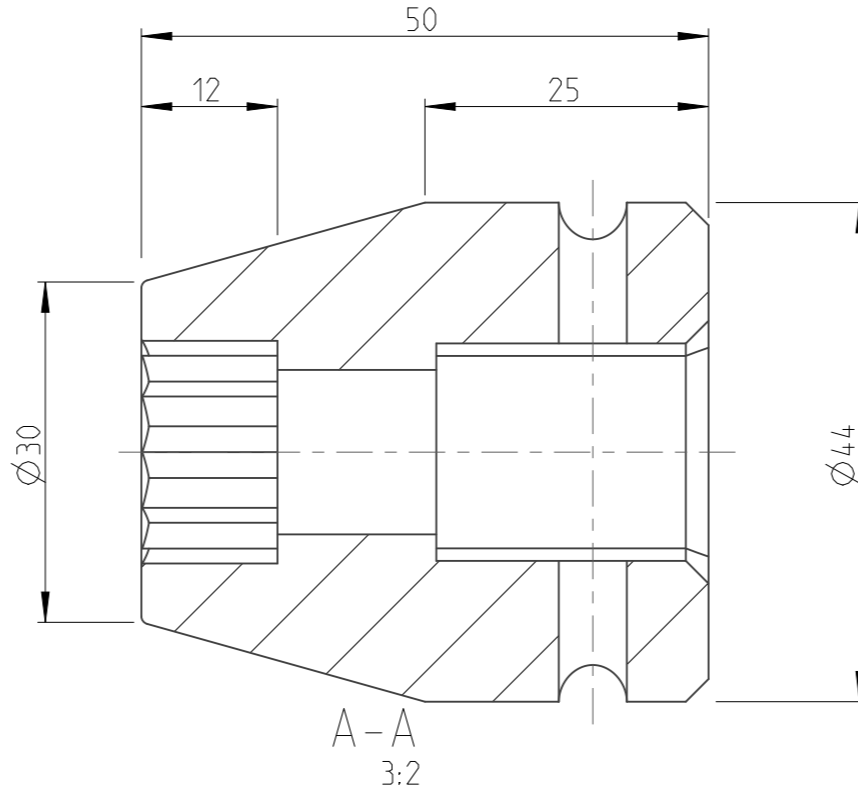

PART	40271517	Status	Released	Rev./Iter	1.0
Drawing	40271517	Status		Rev./Iter	1.0

proprietary document. Not to be used in any way without our consent.

SALTUS

Name	Socket-SQ3/4"-L50-DHEX17
Designation	4027 1515 17