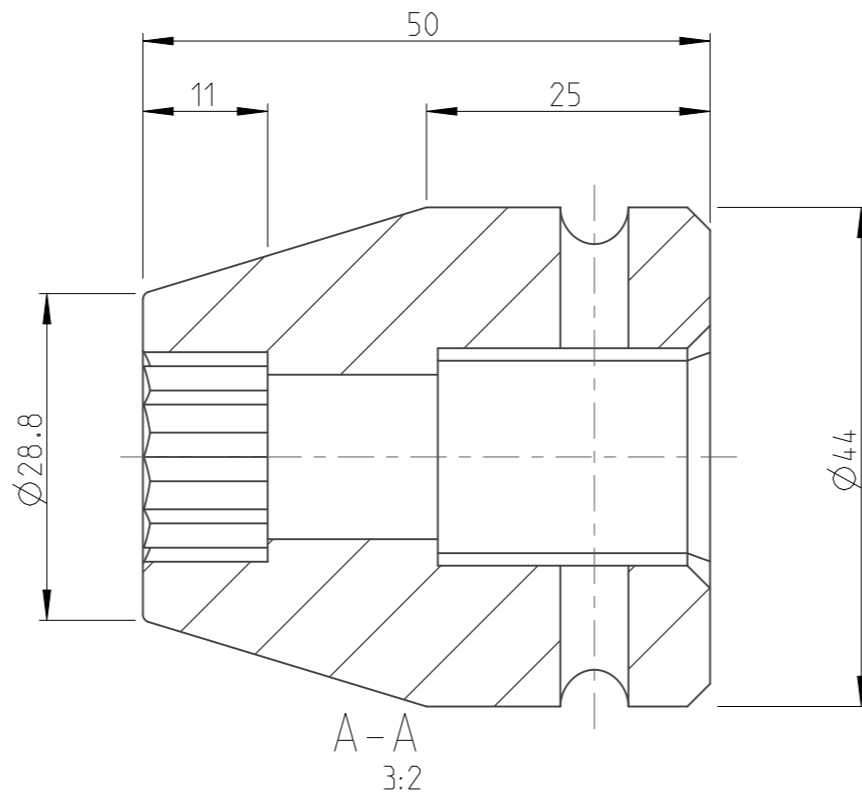

PART	40271516	Status	Released	Rev./Iter	1.0
Drawing	40271516	Status		Rev./Iter	1.0

proprietary document. Not to be used in any way without our consent.

**SALTUS**

Name  
Socket-SQ3/4"-L50-DHEX16  
Designation  
4027 1515 16