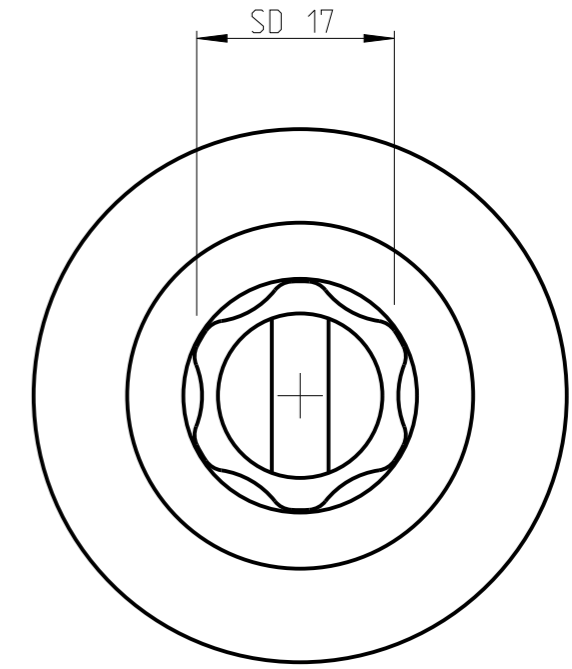

ASSEMBLY	4027151117	Status	Released	Rev. / Iter	1.0
DRAWING	4027151117	Status		Rev. / Iter	1.0

1:1

proprietary document. Not to be used in any way without our consent.

**SALTUS**

Name	Socket-SQ3/4"-L50-SD17-R
Designation	4027 1511 17