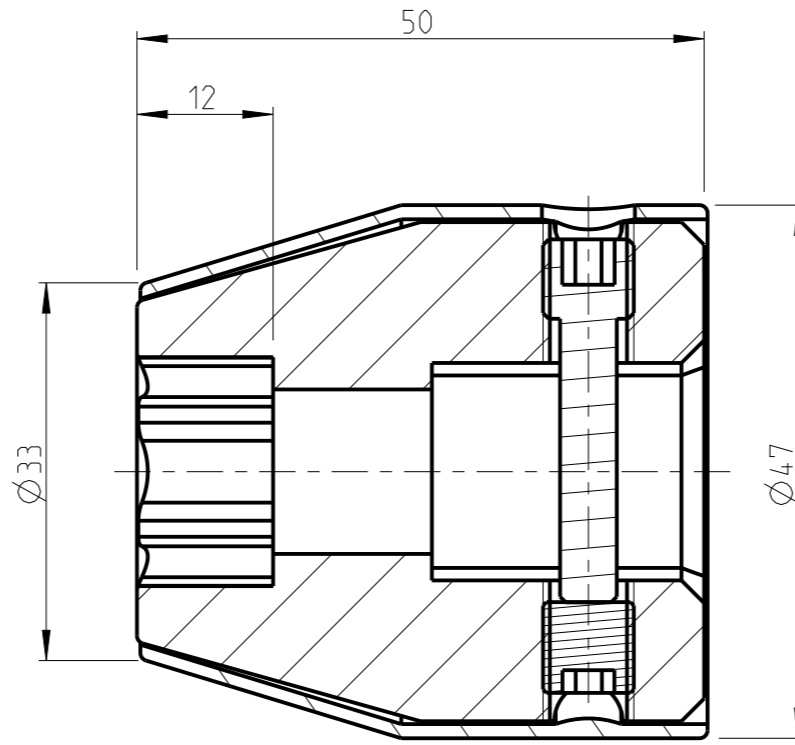

ASSEMBLY	4027151117	Status	Released	Rev. / Iter	1.0
DRAWING	4027151117	Status		Rev. / Iter	1.0

1:1

proprietary document. Not to be used in any way without our consent.

**SALTUS**

Name	Socket-SQ3/4"-L50-SD17-R
Designation	4027 1511 17