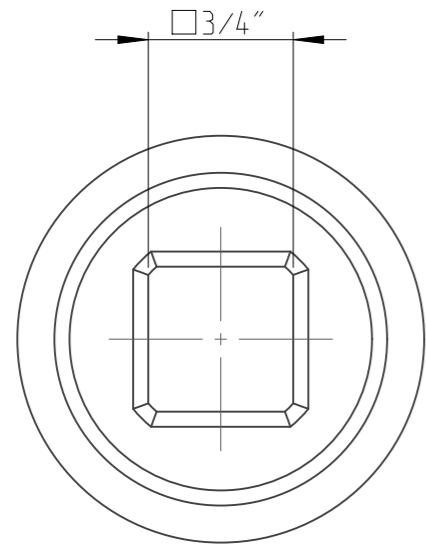

PART	4027151036	Status	Released	Rev./Iter	1.0
Drawing	4027151036	Status		Rev./Iter	1.0

1:1

proprietary document. Not to be used in any way without our consent.

**SALTUS**

Name	Socket-SQ3/4"-L100-SD36
Designation	4027 1510 36