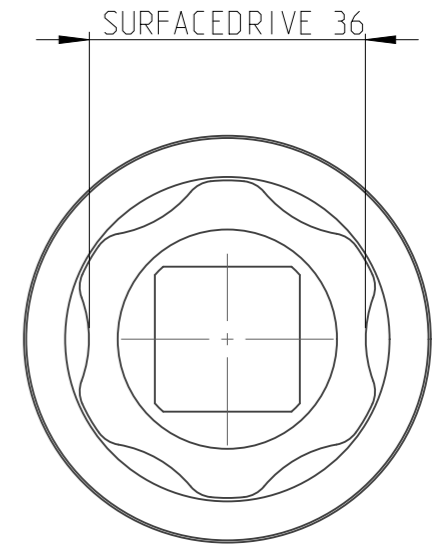

PART	4027151036	Status	Released	Rev./Iter	1.0
Drawing	4027151036	Status		Rev./Iter	1.0

1:1

proprietary document. Not to be used in any way without our consent.

**SALTUS**

Name	Socket-SQ3/4"-L100-SD36
Designation	4027 1510 36