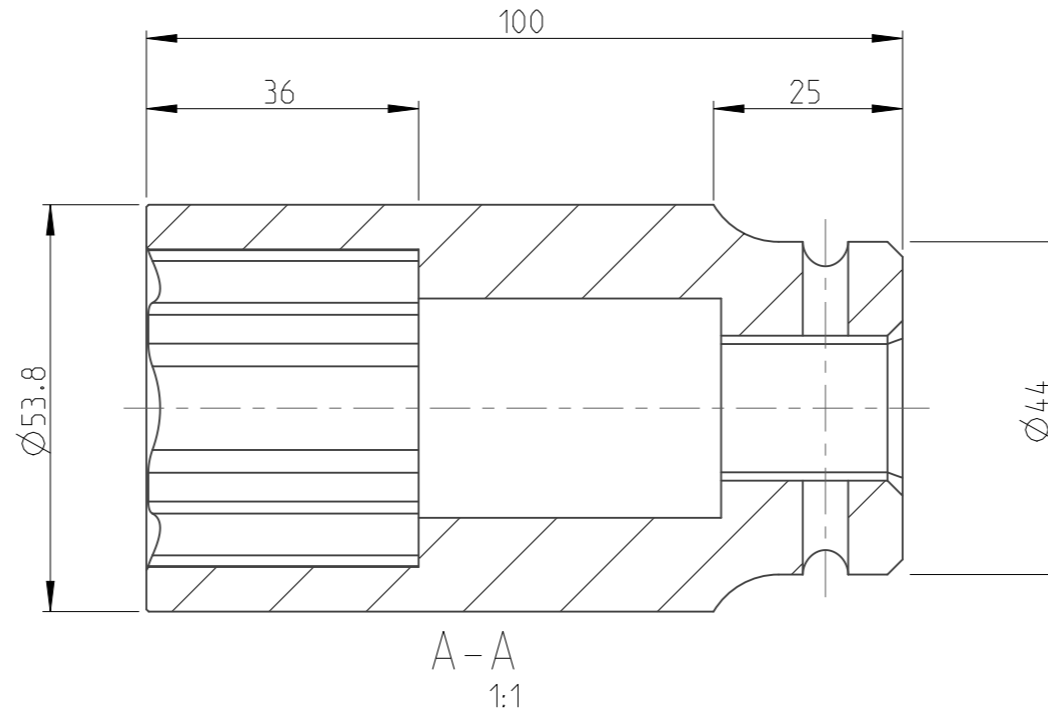

PART	4027151036	Status	Released	Rev./Iter	1.0
Drawing	4027151036	Status		Rev./Iter	1.0

1:1

proprietary document. Not to be used in any way without our consent.

**SALTUS**

Name	Socket-SQ3/4"-L100-SD36
Designation	4027 1510 36