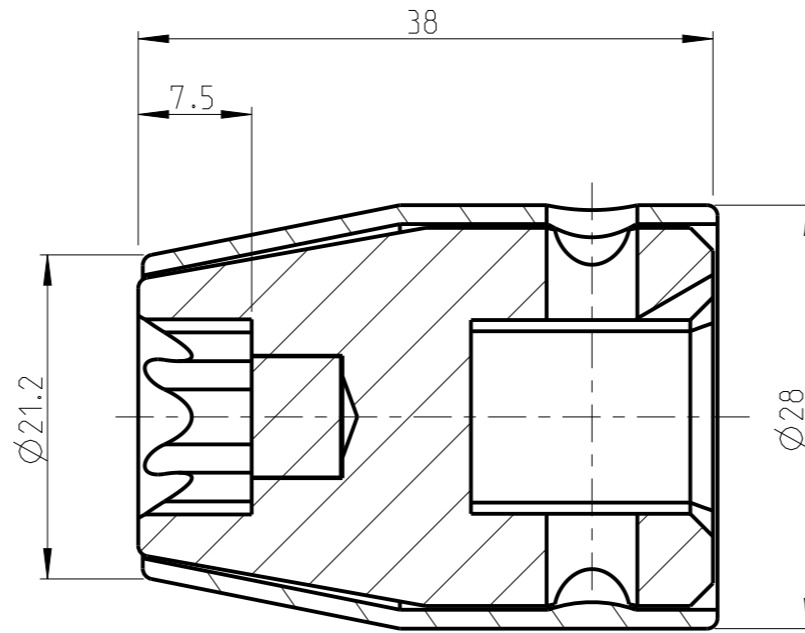

| | | | | | |
|----------|------------|--------|----------|-------------|-----|
| ASSEMBLY | 4027138064 | Status | Released | Rev. / Iter | 1.0 |
| DRAWING | 4027138064 | Status | | Rev. / Iter | 1.0 |

proprietary document. Not to be used in any way without our consent.

SALTUS

| | |
|-------------|---------------------------|
| Name | Socket-SQ1/2"-L38-E14-M-R |
| Designation | 4027 1380 64 |