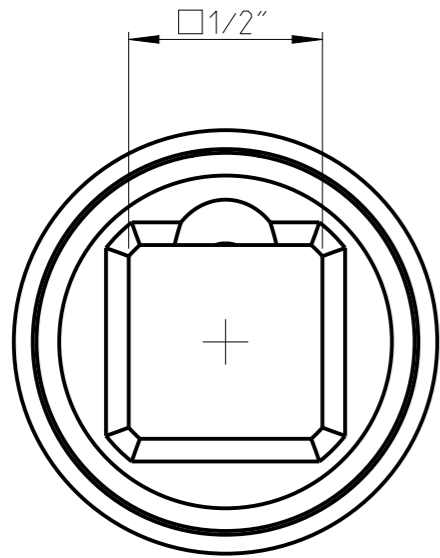

| | | | | | |
|----------|------------|--------|----------|-------------|-----|
| ASSEMBLY | 4027138064 | Status | Released | Rev. / Iter | 1.0 |
| DRAWING | 4027138064 | Status | | Rev. / Iter | 1.0 |

proprietary document. Not to be used in any way without our consent.

SALTUS

| | |
|-------------|---------------------------|
| Name | Socket-SQ1/2"-L38-E14-M-R |
| Designation | 4027 1380 64 |