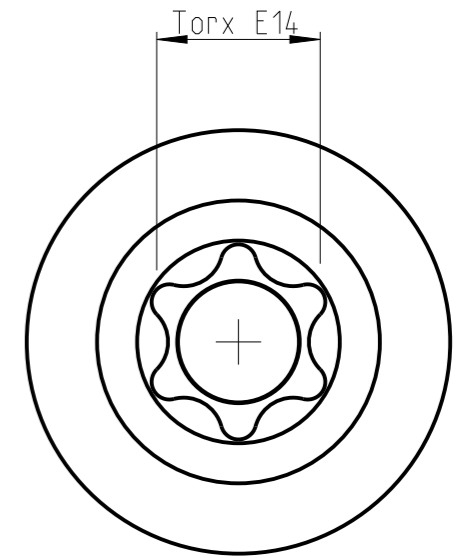

| | | | | | |
|----------|------------|--------|----------|-------------|-----|
| ASSEMBLY | 4027138064 | Status | Released | Rev. / Iter | 1.0 |
| DRAWING | 4027138064 | Status | | Rev. / Iter | 1.0 |

proprietary document. Not to be used in any way without our consent.

SALTUS

| | |
|-------------|---------------------------|
| Name | Socket-SQ1/2"-L38-E14-M-R |
| Designation | 4027 1380 64 |