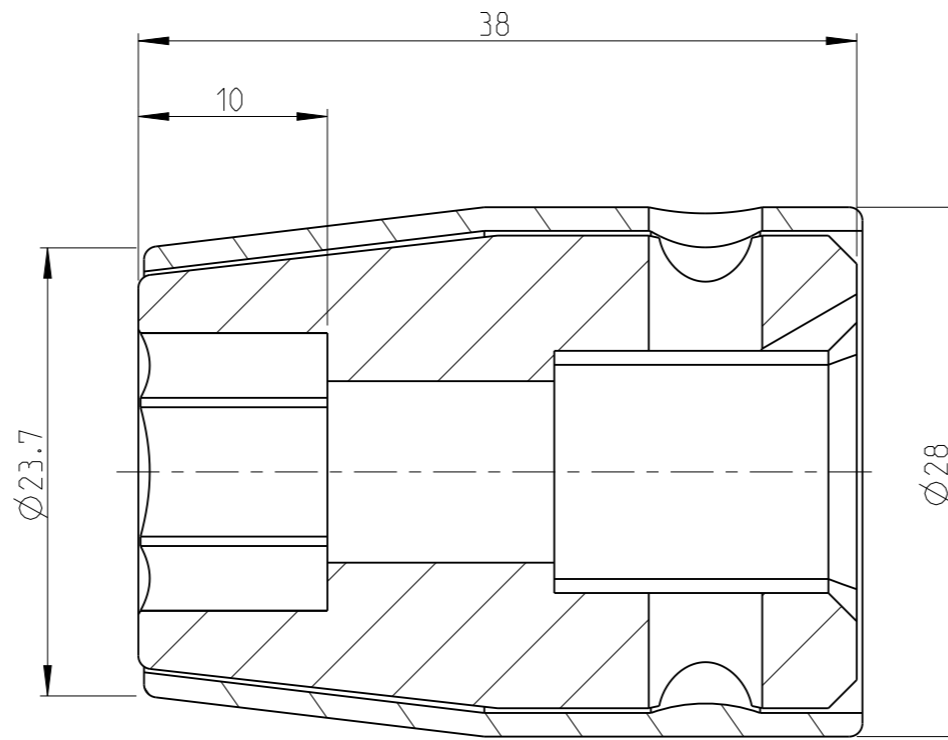

ASSEMBLY	4027136313	Status	Released	Rev. / Iter	1.0
DRAWING	4027136313	Status		Rev. / Iter	1.0

1:1

proprietary document. Not to be used in any way without our consent.

SALTUS

Name	Socket-SQ1/2"-L38-HEX13-R
Designation	4027 1363 13