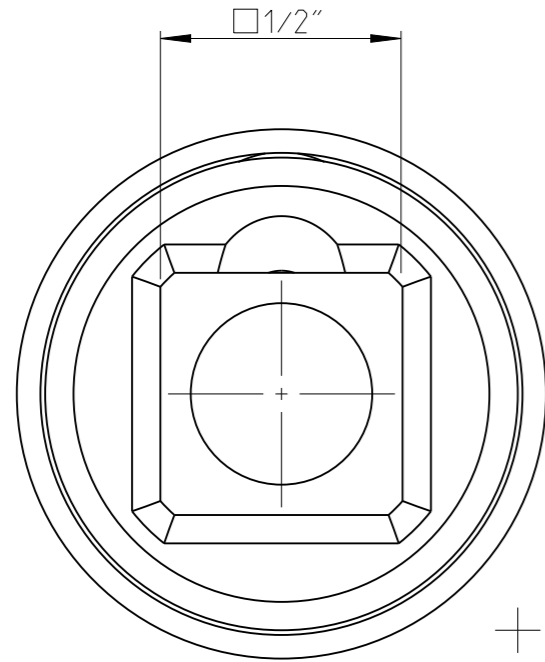

ASSEMBLY	4027136313	Status	Released	Rev. / Iter	1.0
DRAWING	4027136313	Status		Rev. / Iter	1.0

1:1

proprietary document. Not to be used in any way without our consent.

SALTUS

Name	Socket-SQ1/2"-L38-HEX13-R
Designation	4027 1363 13