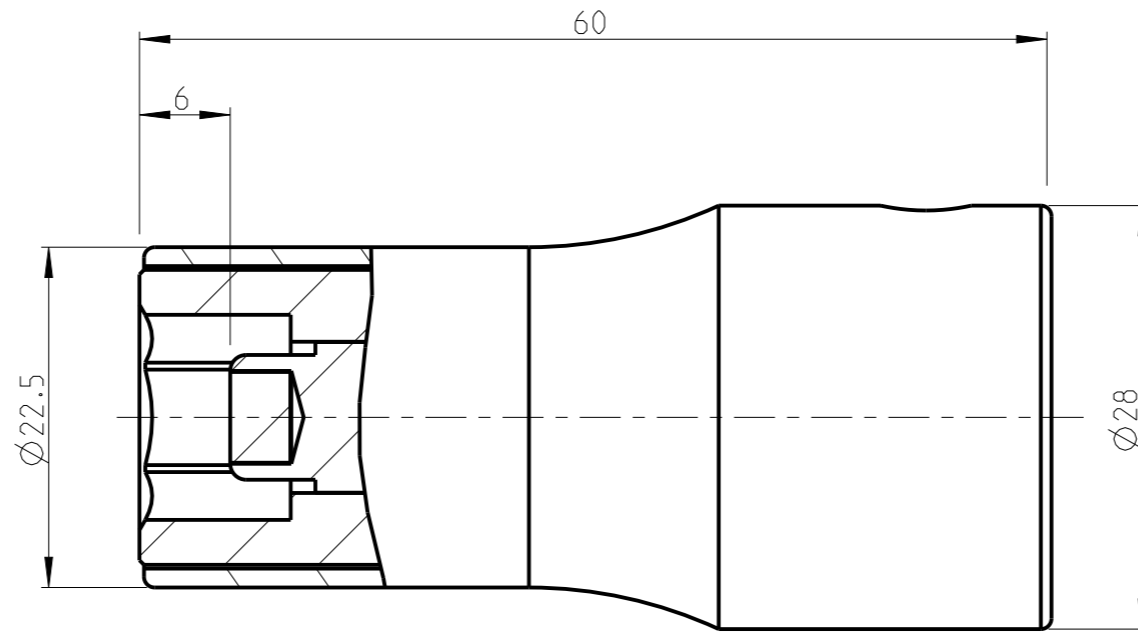

ASSEMBLY	4027136212	Status	Released	Rev. / Iter	1.0
DRAWING	4027136212	Status		Rev. / Iter	1.0

proprietary document. Not to be used in any way without our consent.

SALTUS

Name	Socket-SQ1/2"-L60-HEX12-R-SM
Designation	4027 1362 12