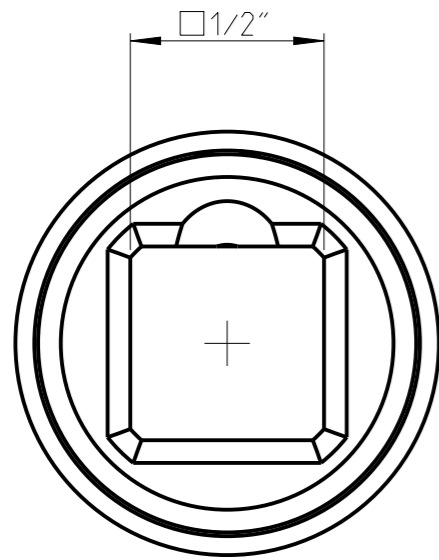

ASSEMBLY	4027136212	Status	Released	Rev. / Iter	1.0
DRAWING	4027136212	Status		Rev. / Iter	1.0

proprietary document. Not to be used in any way without our consent.

SALTUS

Name	Socket-SQ1/2"-L60-HEX12-R-SM
Designation	4027 1362 12