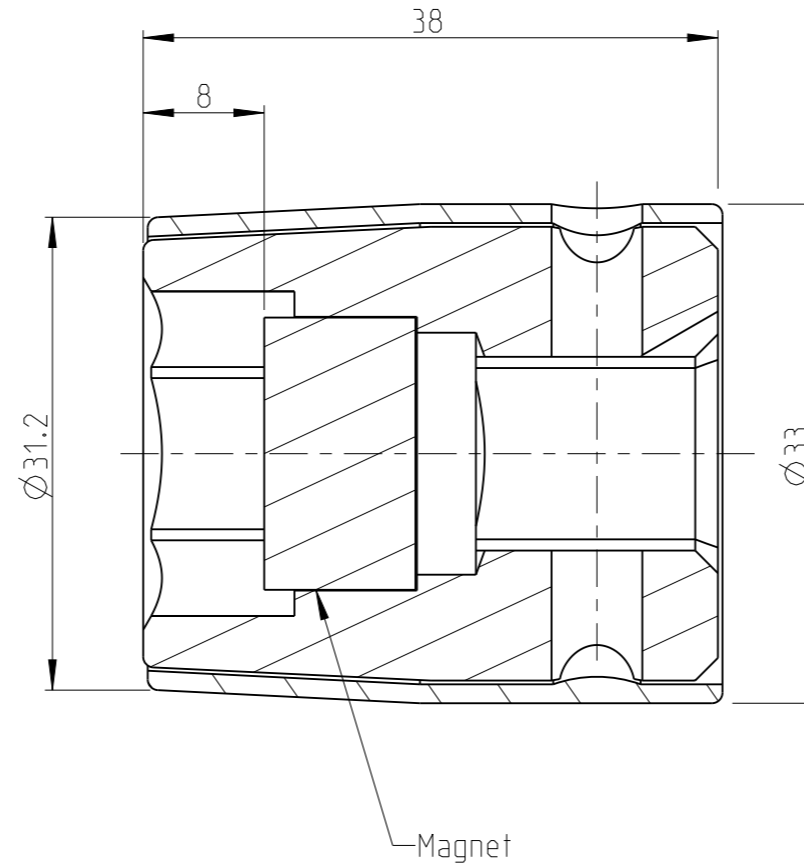

ASSEMBLY	4027136019	Status	Released	Rev. / Iter	1.0
DRAWING	4027136019	Status		Rev. / Iter	1.0

proprietary document. Not to be used in any way without our consent.

SALTUS

Name	Socket-SQ1/2"-L38-HEX19-M-R
Designation	4027 1360 19