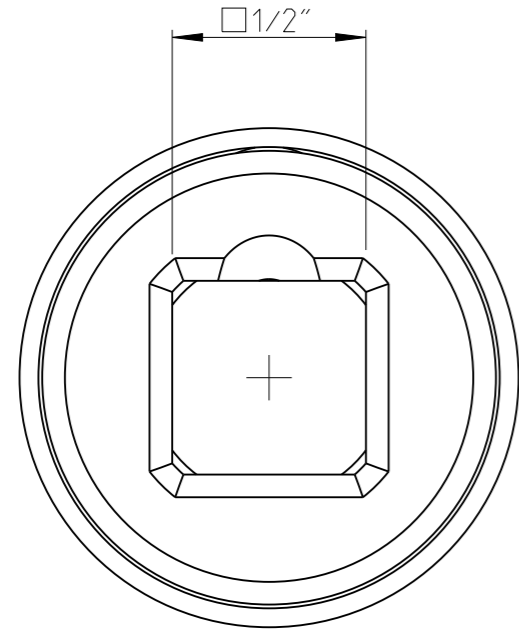

ASSEMBLY	4027136019	Status	Released	Rev. / Iter	1.0
DRAWING	4027136019	Status		Rev. / Iter	1.0

proprietary document. Not to be used in any way without our consent.

SALTUS

Name	Socket-SQ1/2"-L38-HEX19-M-R
Designation	4027 1360 19