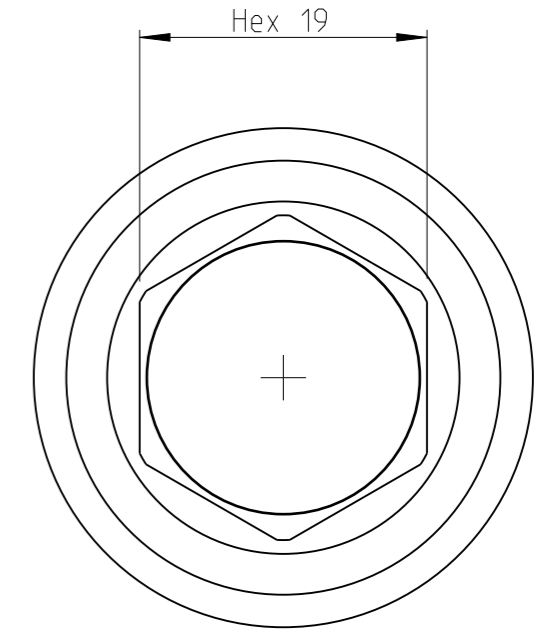

ASSEMBLY	4027136019	Status	Released	Rev. / Iter	1.0
DRAWING	4027136019	Status		Rev. / Iter	1.0

proprietary document. Not to be used in any way without our consent.

SALTUS

Name	Socket-SQ1/2"-L38-HEX19-M-R
Designation	4027 1360 19