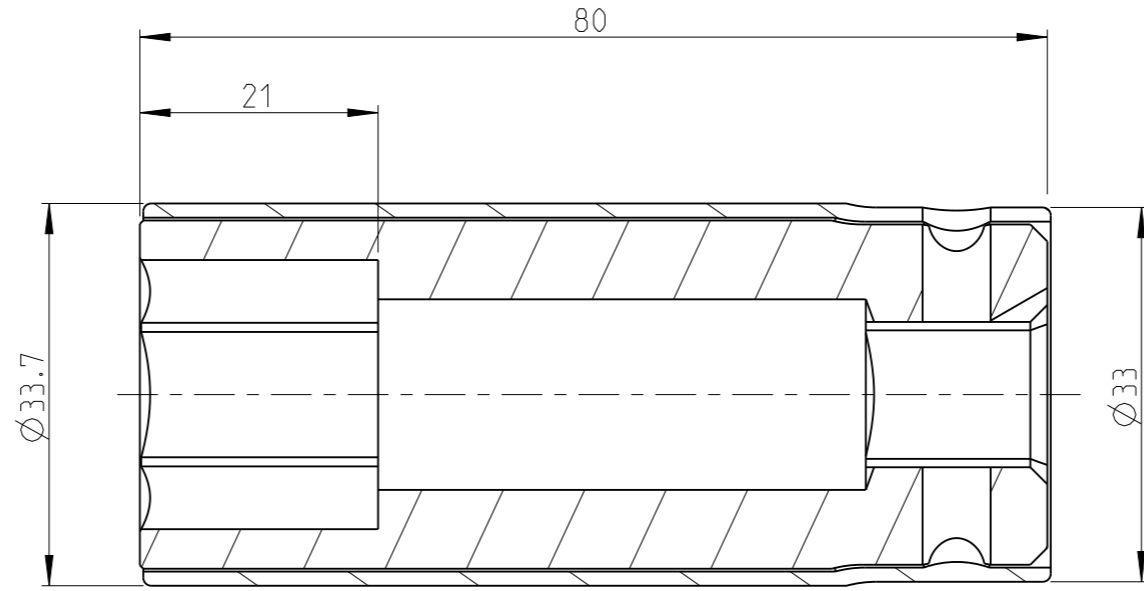

ASSEM	4027134421	Status	Released	Rev./Iter	1.1
Drawing	4027134421	Status		Rev./Iter	1.1

proprietary document. Not to be used in any way without our consent.

**SALTUS**

Name	Socket-SQ1/2"-L80-HEX21-R
Designation	4027 1344 21