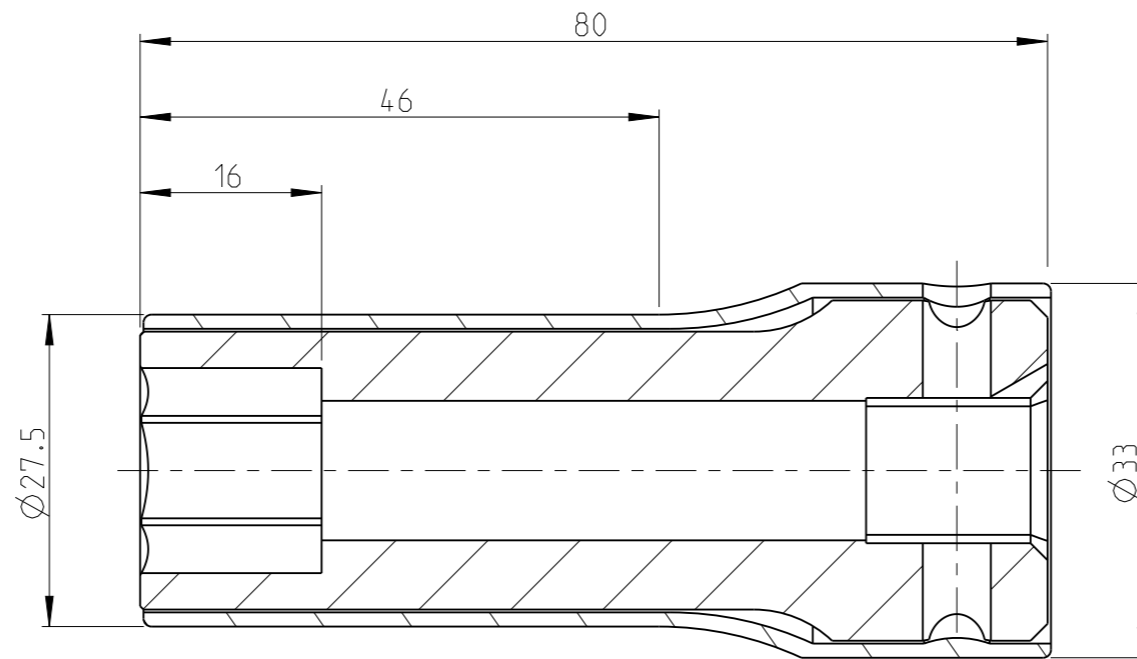

ASSEMBLY	4027134416	Status	Released	Rev. / Iter	0.1
DRAWING	4027134416	Status		Rev. / Iter	0.1

proprietary document. Not to be used in any way without our consent.

SALTUS

Name	Socket-SQ1/2"-L80-HEX16-R
Designation	4027 1344 16