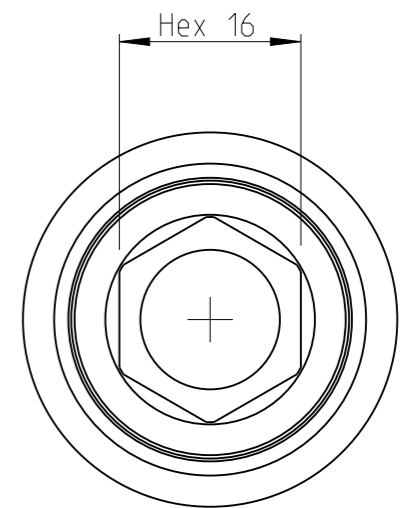

ASSEMBLY	4027134416	Status	Released	Rev. / Iter	0.1
DRAWING	4027134416	Status		Rev. / Iter	0.1

proprietary document. Not to be used in any way without our consent.

SALTUS

Name	Socket-SQ1/2"-L80-HEX16-R
Designation	4027 1344 16