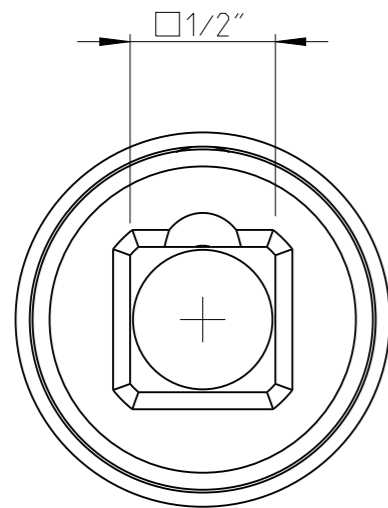

ASSEMBLY	4027134416	Status	Released	Rev. / Iter	0.1
DRAWING	4027134416	Status		Rev. / Iter	0.1

proprietary document. Not to be used in any way without our consent.

SALTUS

Name	Socket-SQ1/2"-L80-HEX16-R
Designation	4027 1344 16