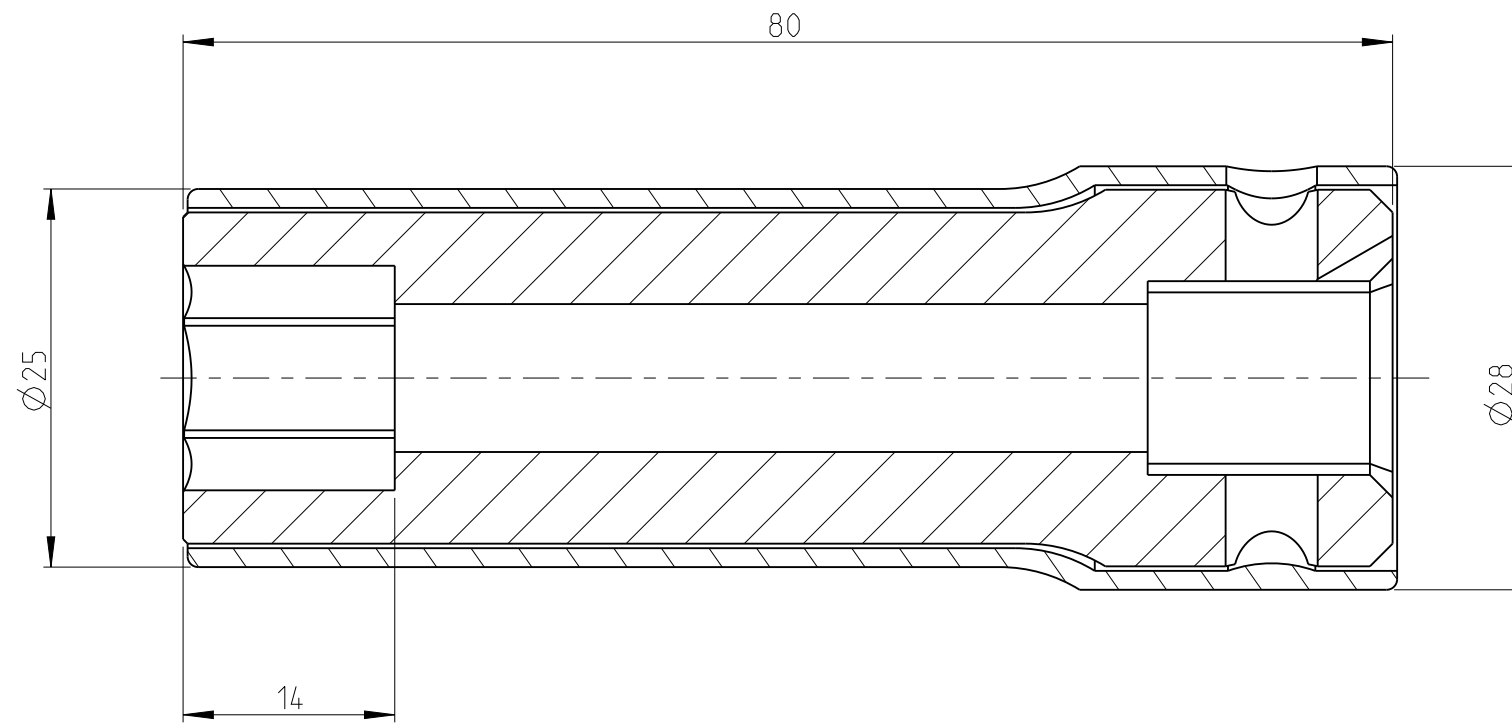

ASSEM	40271344 14	Status	In Work	Rev. / Iter	0,0
Drawing	40271344 14	Status		Rev. / Iter	0,0

proprietary document. Not to be used in any way without our consent.

<b>SALTUS</b>	Name	Socket-SQ1/2"-L80-HEX14-R
	Designation	4027 1344 14