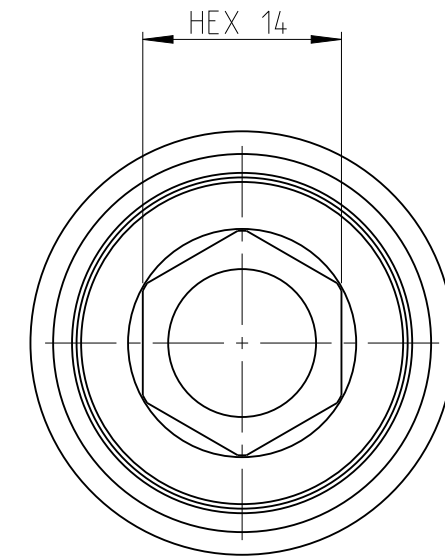

ASSEM	40271344 14	Status	In Work	Rev. / Iter	0,0
Drawing	40271344 14	Status		Rev. / Iter	0,0

proprietary document. Not to be used in any way without our consent.

<b>SALTUS</b>	Name	Socket-SQ1/2"-L80-HEX14-R
	Designation	4027 1344 14