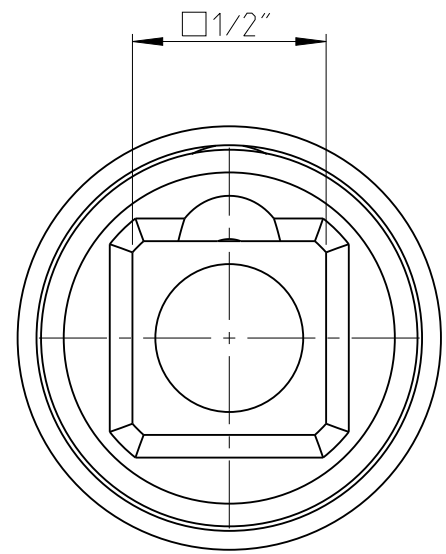

ASSEM	40271344 14	Status	In Work	Rev. / Iter	0,0
Drawing	40271344 14	Status		Rev. / Iter	0,0

proprietary document. Not to be used in any way without our consent.

<b>SALTUS</b>	Name	Socket-SQ1/2"-L80-HEX14-R
	Designation	4027 1344 14