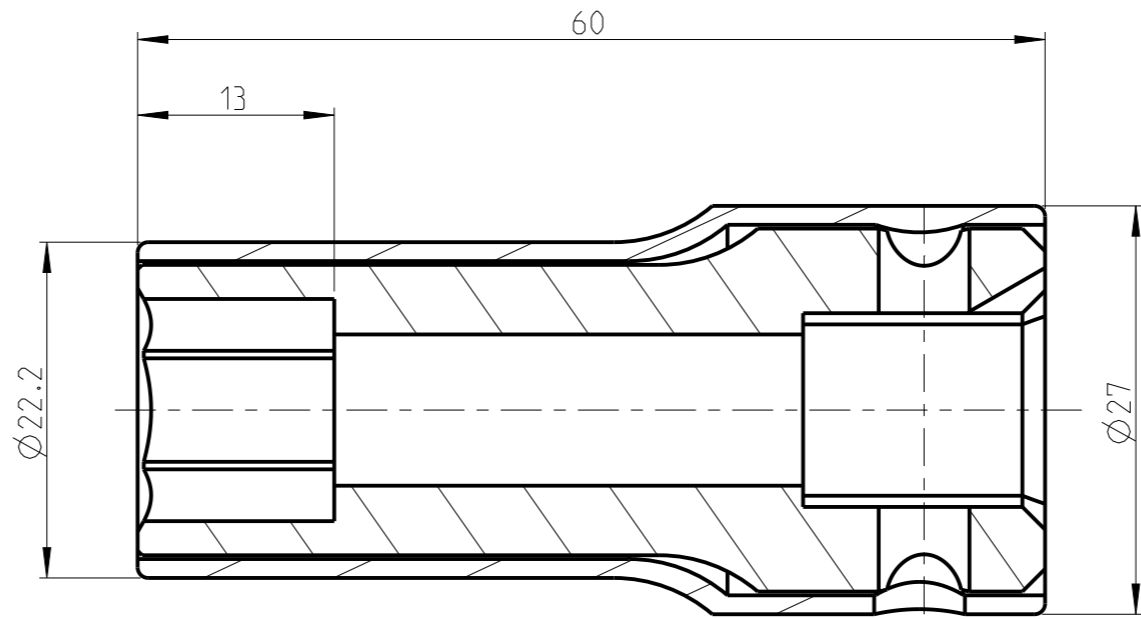

ASSEMBLY	4027134213	Status	Released	Rev. / Iter	1.0
DRAWING	4027134213	Status		Rev. / Iter	1.0

proprietary document. Not to be used in any way without our consent.

**SALTUS**

Name  
Socket-SQ1/2"-L60-HEX13-R-TW  
Designation  
4027 1342 13