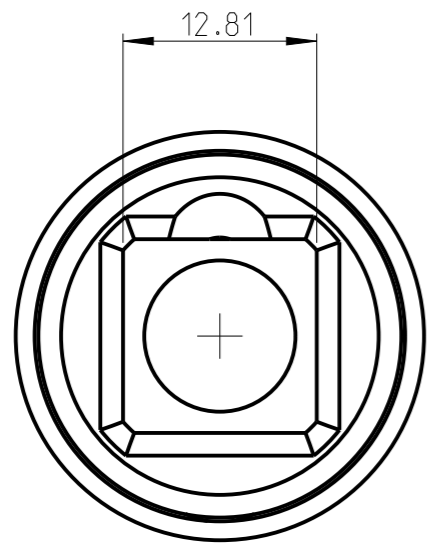

ASSEMBLY	4027134213	Status	Released	Rev. / Iter	1.0
DRAWING	4027134213	Status		Rev. / Iter	1.0

proprietary document. Not to be used in any way without our consent.

**SALTUS**

Name  
Socket-SQ1/2"-L60-HEX13-R-TW  
Designation  
4027 1342 13