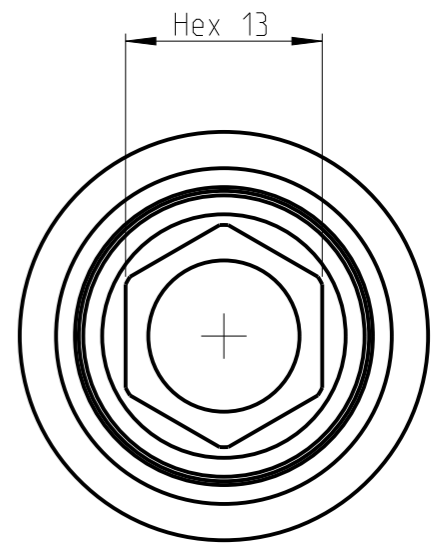

ASSEMBLY	4027134213	Status	Released	Rev. / Iter	1.0
DRAWING	4027134213	Status		Rev. / Iter	1.0

proprietary document. Not to be used in any way without our consent.

**SALTUS**

Name  
Socket-SQ1/2"-L60-HEX13-R-TW  
Designation  
4027 1342 13