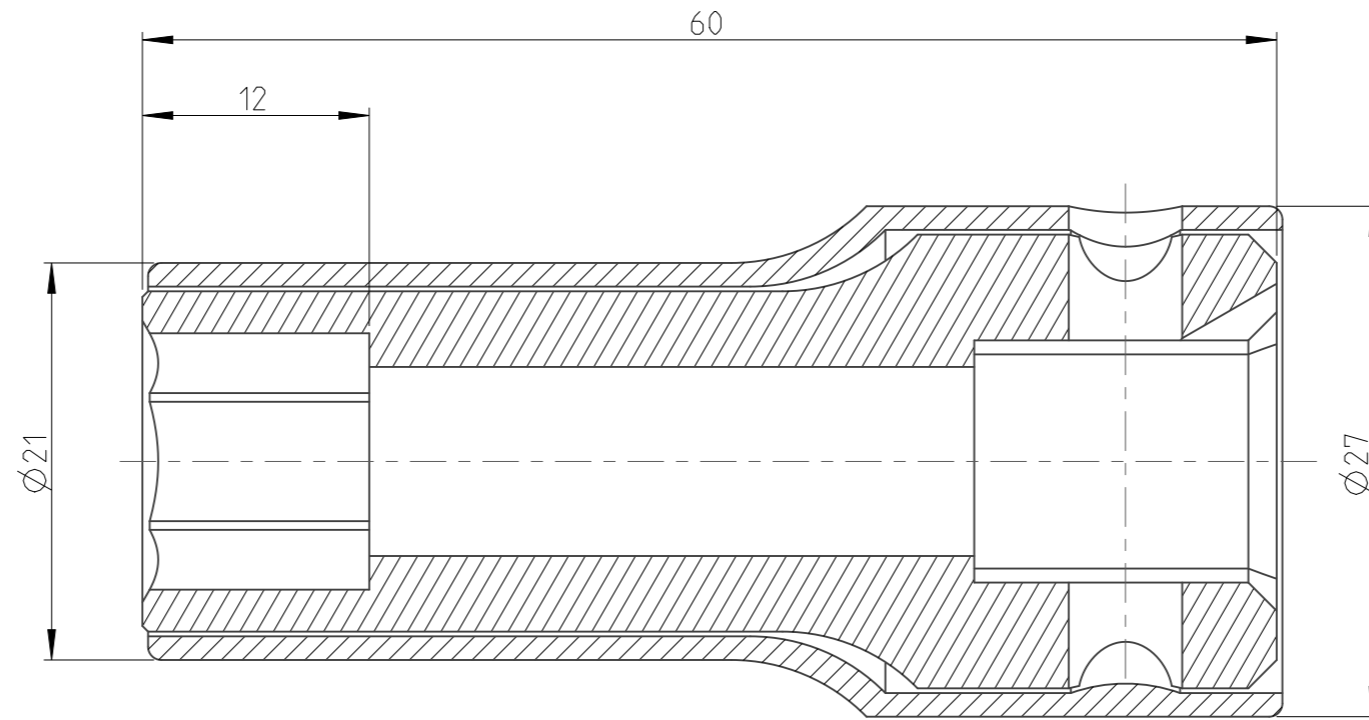

ASSEMBLY	4027134212	Status Released	Rev./Iter 1.1
DRAWING	4027134212	Status	Rev./Iter 1.1

A-A
5:2

1:1

proprietary document. Not to be used in any way without our consent.

SALTUS

Name	Socket-SQ1/2"-L60-HEX12-R-TW
Designation	4027 1342 12