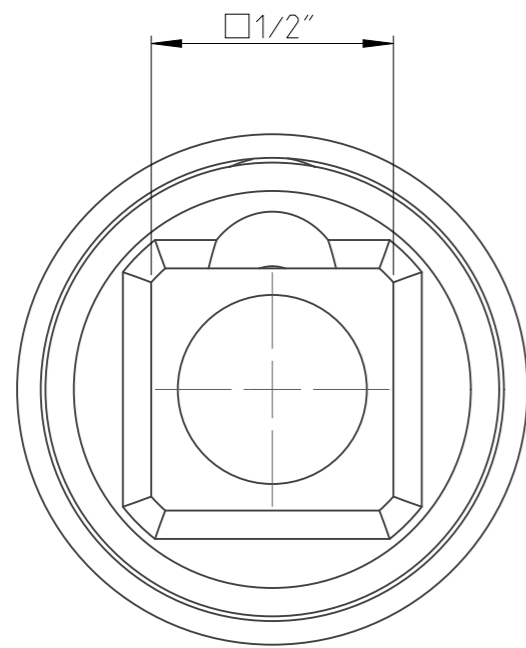

ASSEMBLY	4027134212	Status Released	Rev./Iter 1.1
DRAWING	4027134212	Status	Rev./Iter 1.1

A-A
5:2

1:1

proprietary document. Not to be used in any way without our consent.

SALTUS

Name	Socket-SQ1/2"-L60-HEX12-R-TW
Designation	4027 1342 12