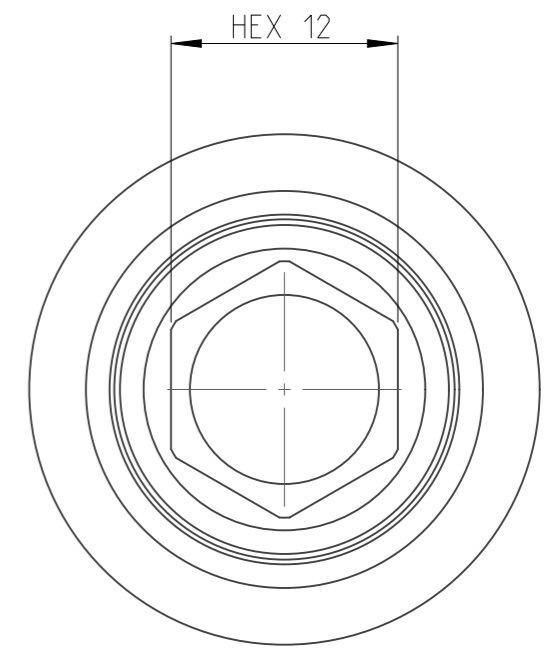

ASSEMBLY	4027134212	Status Released	Rev./Iter 1.1
DRAWING	4027134212	Status	Rev./Iter 1.1

A-A
5:2

1:1

proprietary document. Not to be used in any way without our consent.

SALTUS

Name	Socket-SQ1/2"-L60-HEX12-R-TW
Designation	4027 1342 12