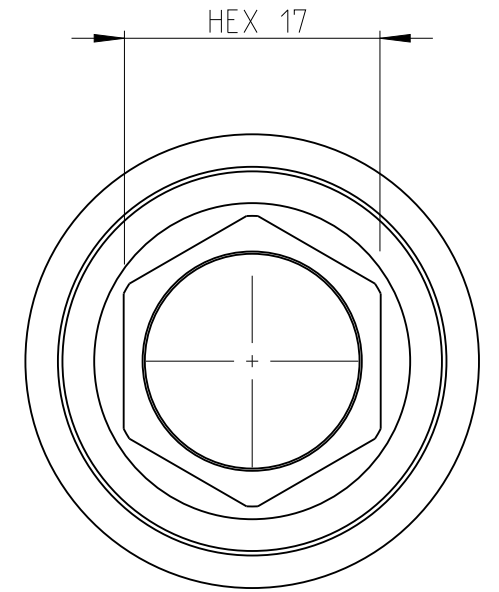

PART	4027134017	Status	Released	Rev./Iter	1.0
Drawing	4027134017	Status		Rev./Iter	1.0

proprietary document. Not to be used in any way without our consent.

SALTUS

Name	Socket-SQ1/2"-L80-HEX17-SM
Designation	4027 1340 17