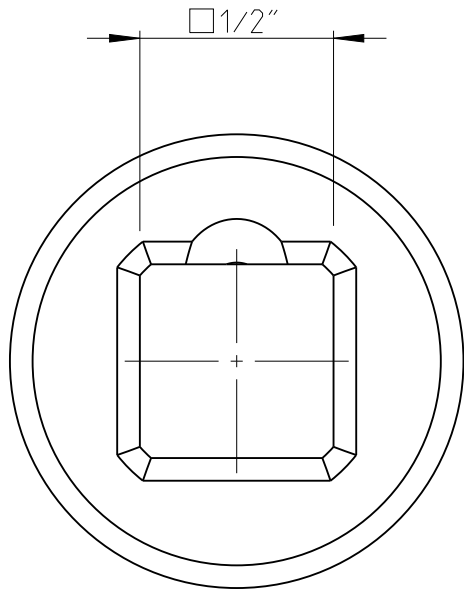

PART	4027134017	Status	Released	Rev./Iter	1.0
Drawing	4027134017	Status		Rev./Iter	1.0

proprietary document. Not to be used in any way without our consent.

SALTUS

Name	Socket-SQ1/2"-L80-HEX17-SM
Designation	4027 1340 17