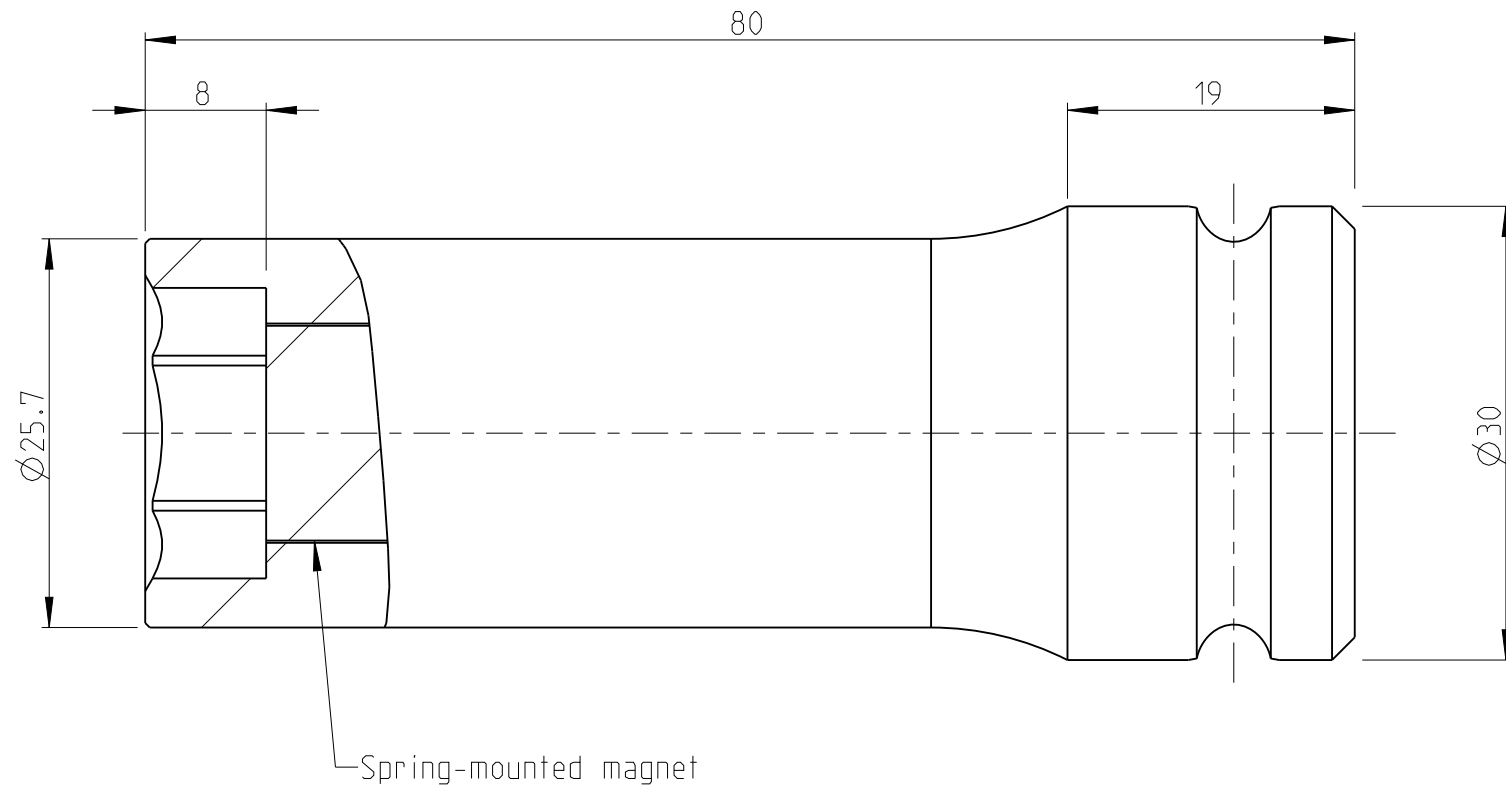

PART	4027134017	Status	Released	Rev./Iter	1.0
Drawing	4027134017	Status		Rev./Iter	1.0

proprietary document. Not to be used in any way without our consent.

SALTUS

Name	Socket-SQ1/2"-L80-HEX17-SM
Designation	4027 1340 17