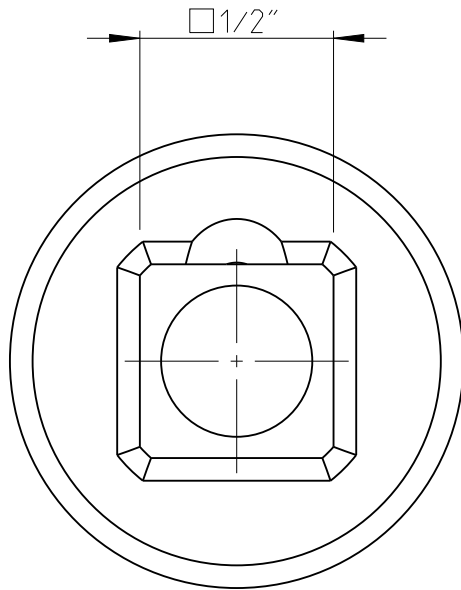

PART	4027134016	Status	Released	Rev./Iter	1.1
Drawing	4027134016	Status		Rev./Iter	1.1

proprietary document. Not to be used in any way without our consent.

SALTUS	Name	Socket-SQ1/2"-L80-HEX16-SM
	Designation	4027 1340 16