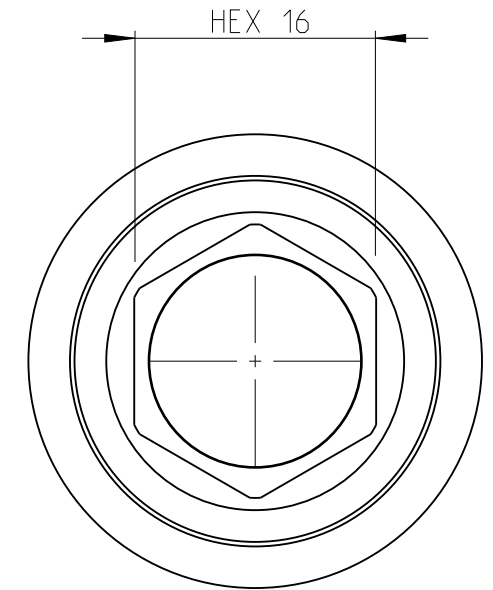

PART	4027134016	Status	Released	Rev./Iter	1.1
Drawing	4027134016	Status		Rev./Iter	1.1

proprietary document. Not to be used in any way without our consent.

SALTUS	Name	Socket-SQ1/2"-L80-HEX16-SM
	Designation	4027 1340 16