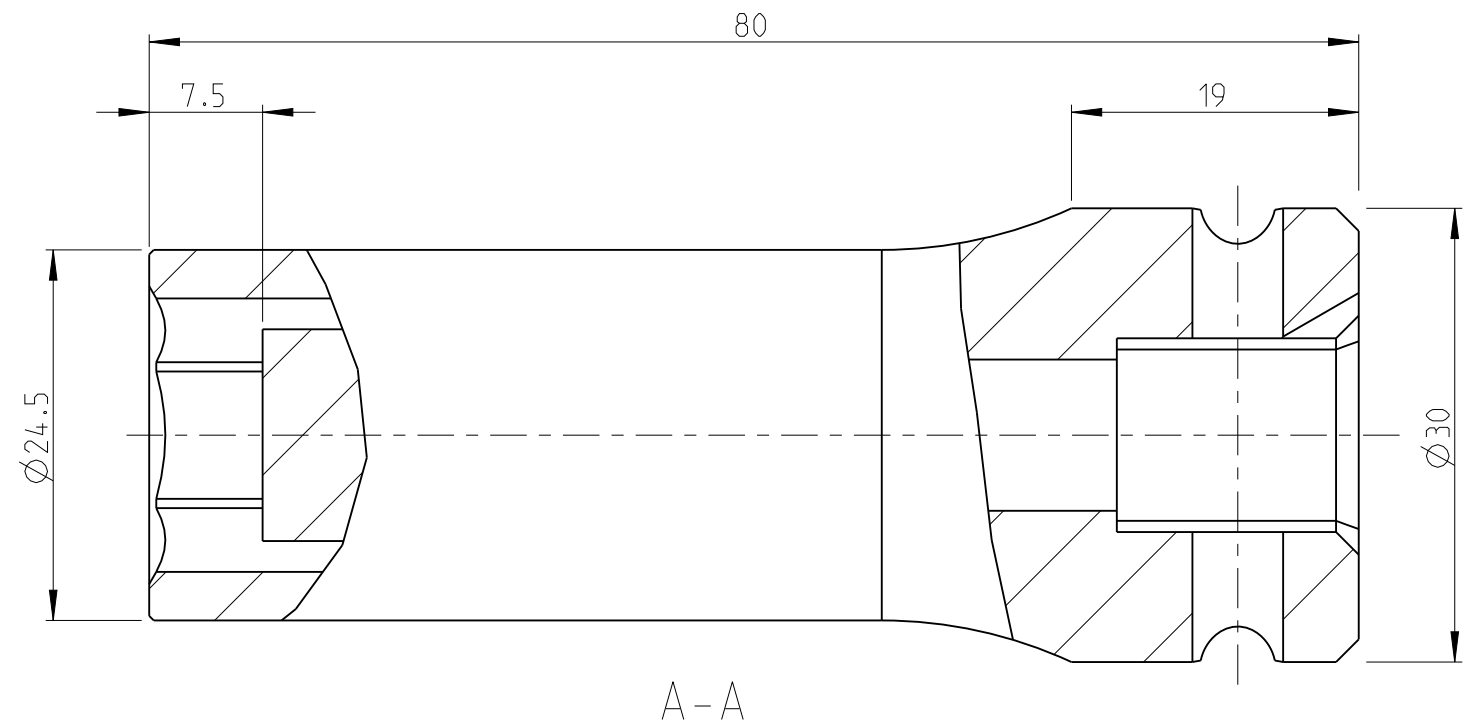

PART	4027134016	Status	Released	Rev./Iter	1.1
Drawing	4027134016	Status		Rev./Iter	1.1

proprietary document. Not to be used in any way without our consent.

SALTUS	Name	Socket-SQ1/2"-L80-HEX16-SM
	Designation	4027 1340 16