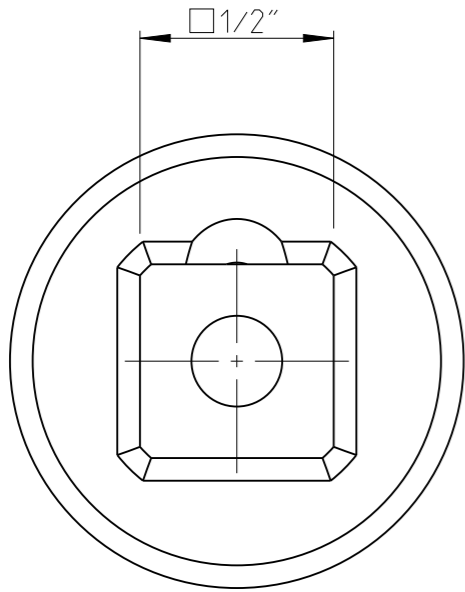

PART	4027134015	Status	Released	Rev./Iter	1.0
Drawing	4027134015	Status		Rev./Iter	1.0

proprietary document. Not to be used in any way without our consent.

**SALTUS**

Name	Socket-SQ1/2"-L80-HEX15-SM
Designation	4027 1340 15