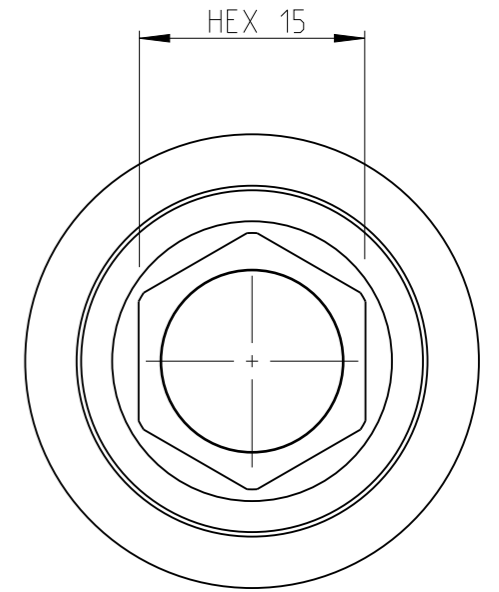

PART	4027134015	Status	Released	Rev./Iter	1.0
Drawing	4027134015	Status		Rev./Iter	1.0

proprietary document. Not to be used in any way without our consent.

**SALTUS**

Name	Socket-SQ1/2"-L80-HEX15-SM
Designation	4027 1340 15