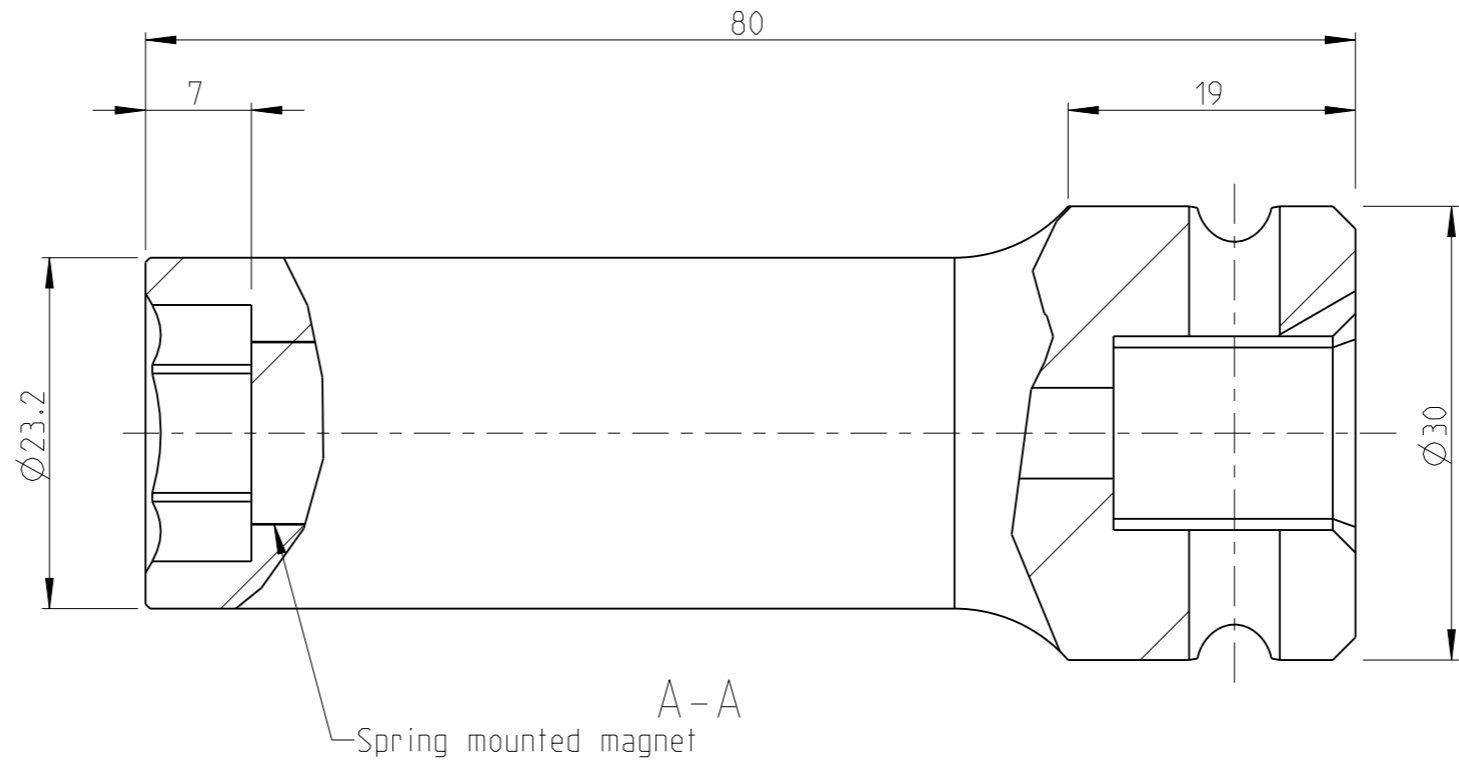

PART	4027134015	Status	Released	Rev./Iter	1.0
Drawing	4027134015	Status		Rev./Iter	1.0

proprietary document. Not to be used in any way without our consent.

**SALTUS**

Name	Socket-SQ1/2"-L80-HEX15-SM
Designation	4027 1340 15