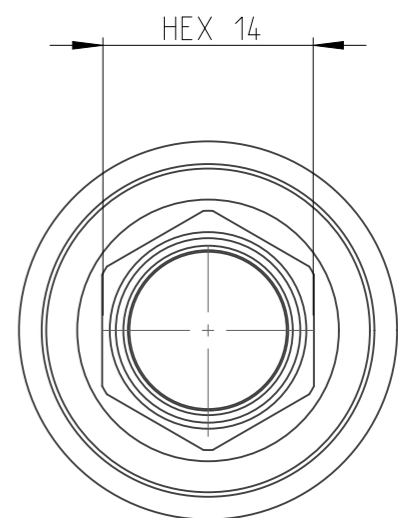

PART	4027134014	Status	Released	Rev./Iter	1.2
Drawing	4027134014	Status		Rev./Iter	1.3

1:1

proprietary document. Not to be used in any way without our consent.

SALTUS

Name	Socket-SQ1/2"-L80-HEX14-SM
Designation	4027 1340 14