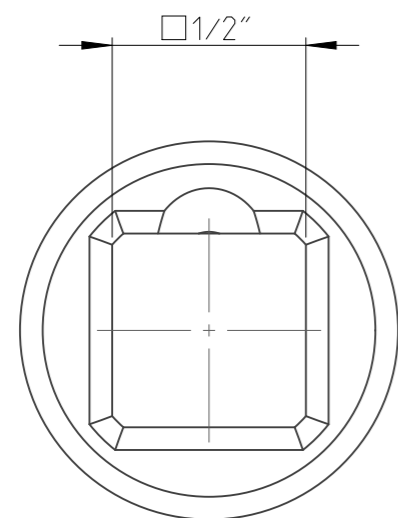

PART	4027134014	Status	Released	Rev./Iter	1.2
Drawing	4027134014	Status		Rev./Iter	1.3

1:1

proprietary document. Not to be used in any way without our consent.

SALTUS

Name	Socket-SQ1/2"-L80-HEX14-SM
Designation	4027 1340 14