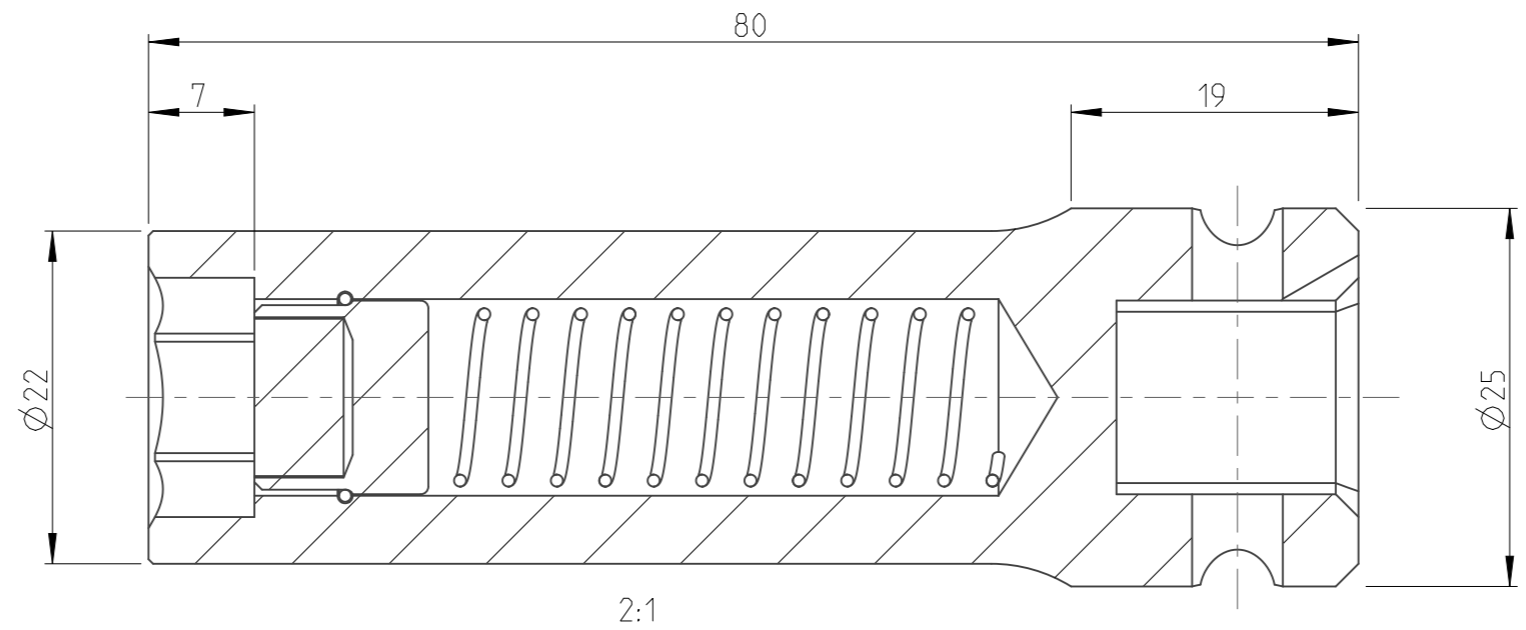

PART	4027134014	Status	Released	Rev./Iter	1.2
Drawing	4027134014	Status		Rev./Iter	1.3

1:1

proprietary document. Not to be used in any way without our consent.

SALTUS

Name	Socket-SQ1/2"-L80-HEX14-SM
Designation	4027 1340 14