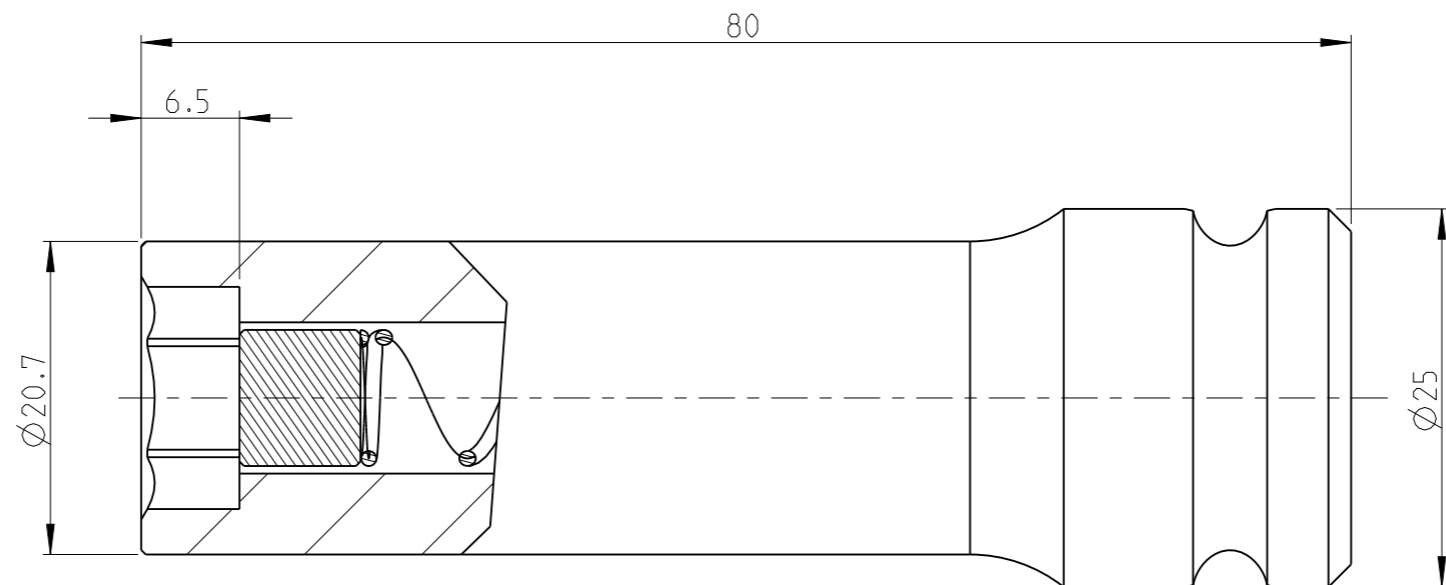

ASSEMBLY	4027134013	Status	Released	Rev. / Iter	0.1
DRAWING	4027134013	Status		Rev. / Iter	0.1

proprietary document. Not to be used in any way without our consent.

SALTUS	Name	Socket-SQ1/2"-L80-HEX13-SM
	Designation	4027 1340 13