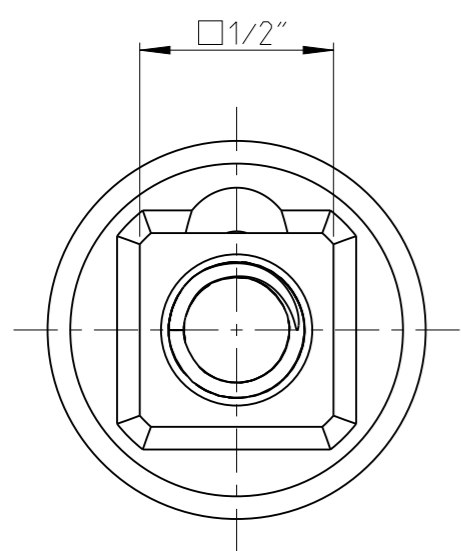

ASSEMBLY	4027134013	Status	Released	Rev. / Iter	0.1
DRAWING	4027134013	Status		Rev. / Iter	0.1

proprietary document. Not to be used in any way without our consent.

SALTUS	Name	Socket-SQ1/2"-L80-HEX13-SM
	Designation	4027 1340 13