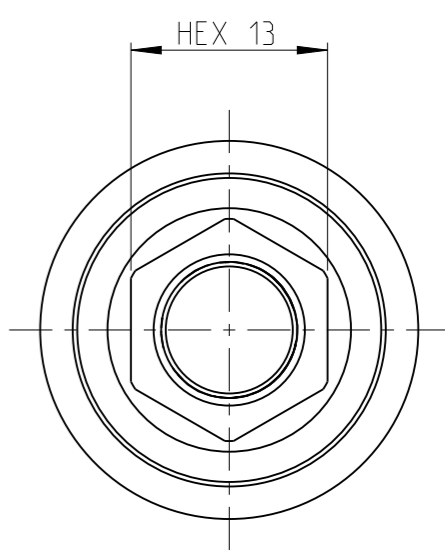

ASSEMBLY	4027134013	Status	Released	Rev. / Iter	0.1
DRAWING	4027134013	Status		Rev. / Iter	0.1

proprietary document. Not to be used in any way without our consent.

SALTUS	Name	Socket-SQ1/2"-L80-HEX13-SM
	Designation	4027 1340 13