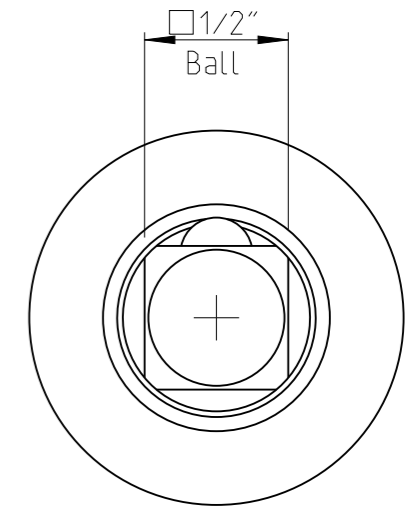

ASSEMBLY	4027133437	Status	Released	Rev. / Iter	1.2
DRAWING	4027133437	Status		Rev. / Iter	1.2

1:1

proprietary document. Not to be used in any way without our consent.

**SALTUS**

Name	EXT-SQ1/2"-L250-SQ1/2"-R-B
Designation	4027 1334 37