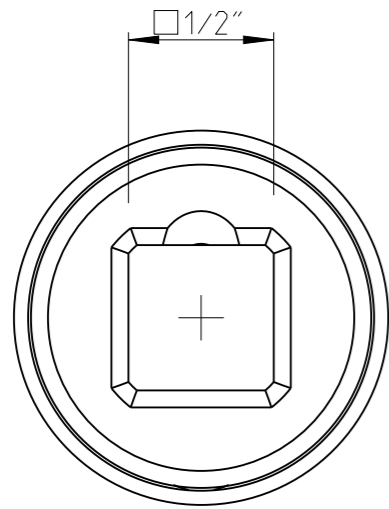

ASSEMBLY	4027133437	Status	Released	Rev. / Iter	1.2
DRAWING	4027133437	Status		Rev. / Iter	1.2

1:1

proprietary document. Not to be used in any way without our consent.

**SALTUS**

Name	EXT-SQ1/2"-L250-SQ1/2"-R-B
Designation	4027 1334 37