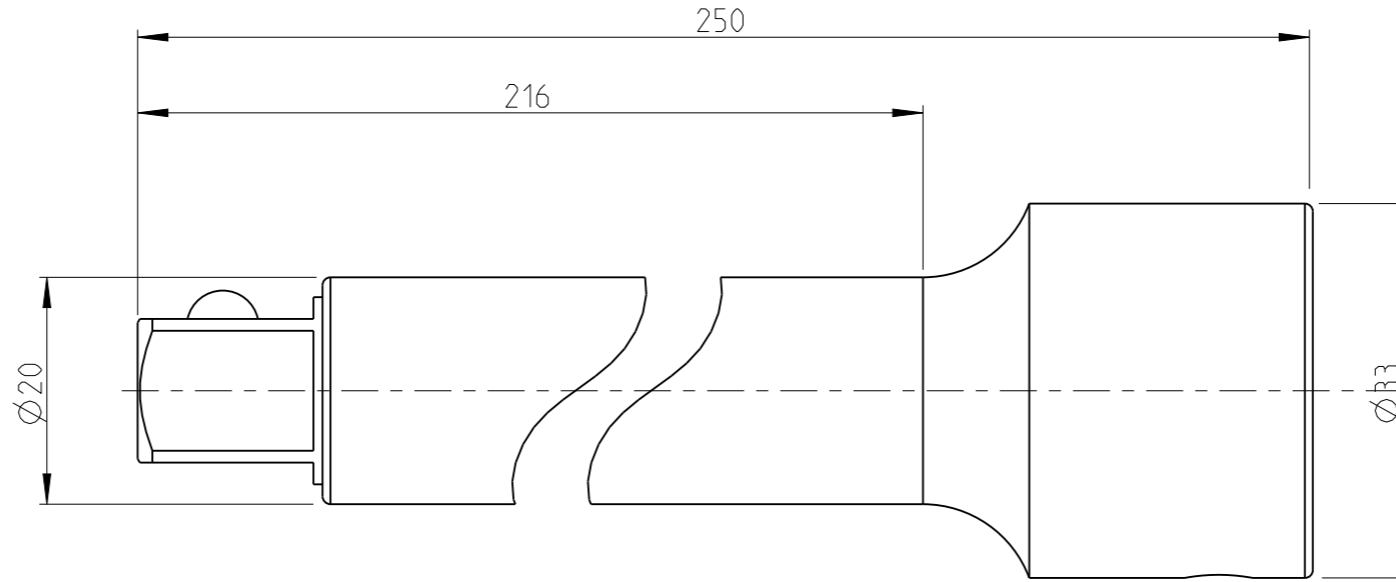

ASSEMBLY	4027133437	Status	Released	Rev. / Iter	1.2
DRAWING	4027133437	Status		Rev. / Iter	1.2

1:1

proprietary document. Not to be used in any way without our consent.

**SALTUS**

Name	EXT-SQ1/2"-L250-SQ1/2"-R-B
Designation	4027 1334 37