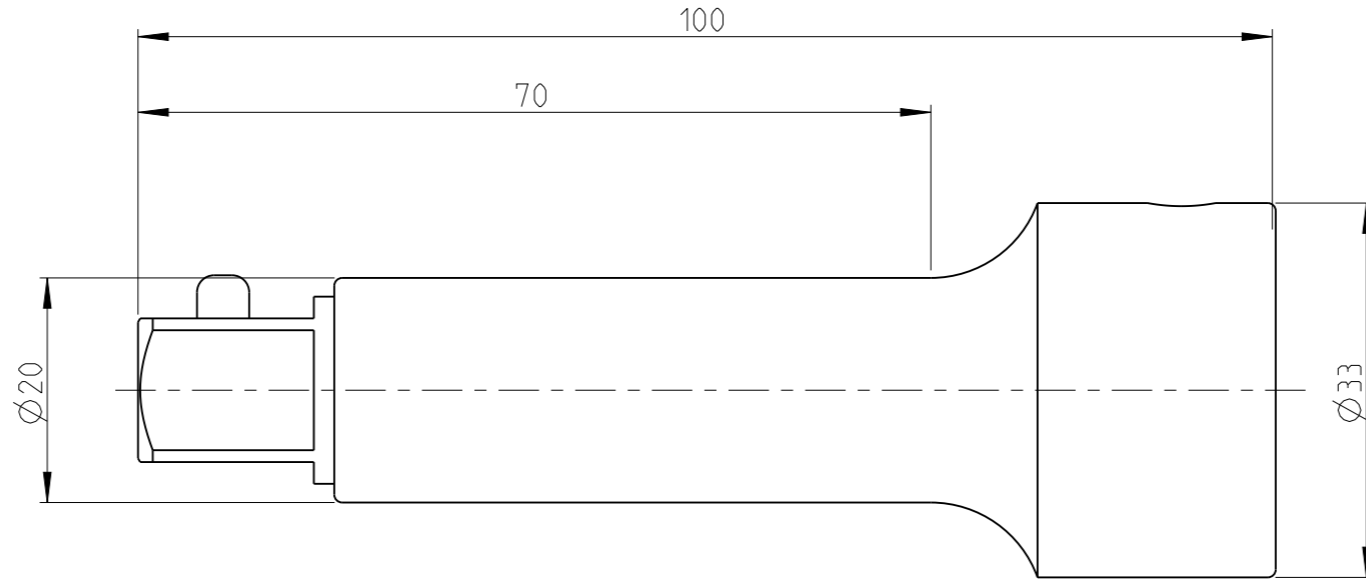

ASSEMBLY	4027133422	Status	Released	Rev. / Iter	1.0
DRAWING	4027133422	Status		Rev. / Iter	1.0

proprietary document. Not to be used in any way without our consent.

SALTUS

Name	EXT-SQ1/2"-L100-SQ1/2"-R-P
Designation	4027 1334 22