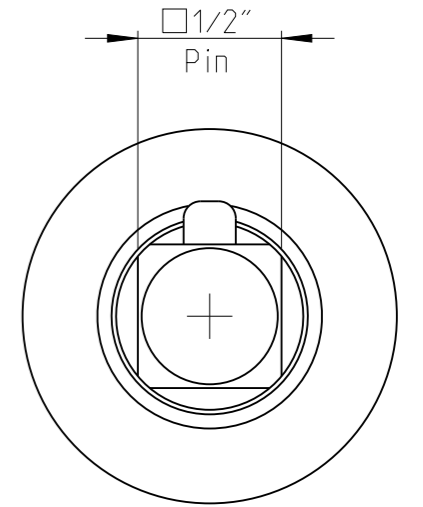

ASSEMBLY	4027133422	Status	Released	Rev. / Iter	1.0
DRAWING	4027133422	Status		Rev. / Iter	1.0

proprietary document. Not to be used in any way without our consent.

SALTUS

Name	EXT-SQ1/2"-L100-SQ1/2"-R-P
Designation	4027 1334 22