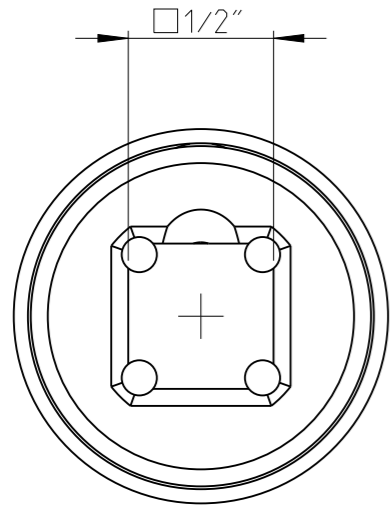

ASSEMBLY	4027133422	Status	Released	Rev. / Iter	1.0
DRAWING	4027133422	Status		Rev. / Iter	1.0

proprietary document. Not to be used in any way without our consent.

SALTUS

Name	EXT-SQ1/2"-L100-SQ1/2"-R-P
Designation	4027 1334 22