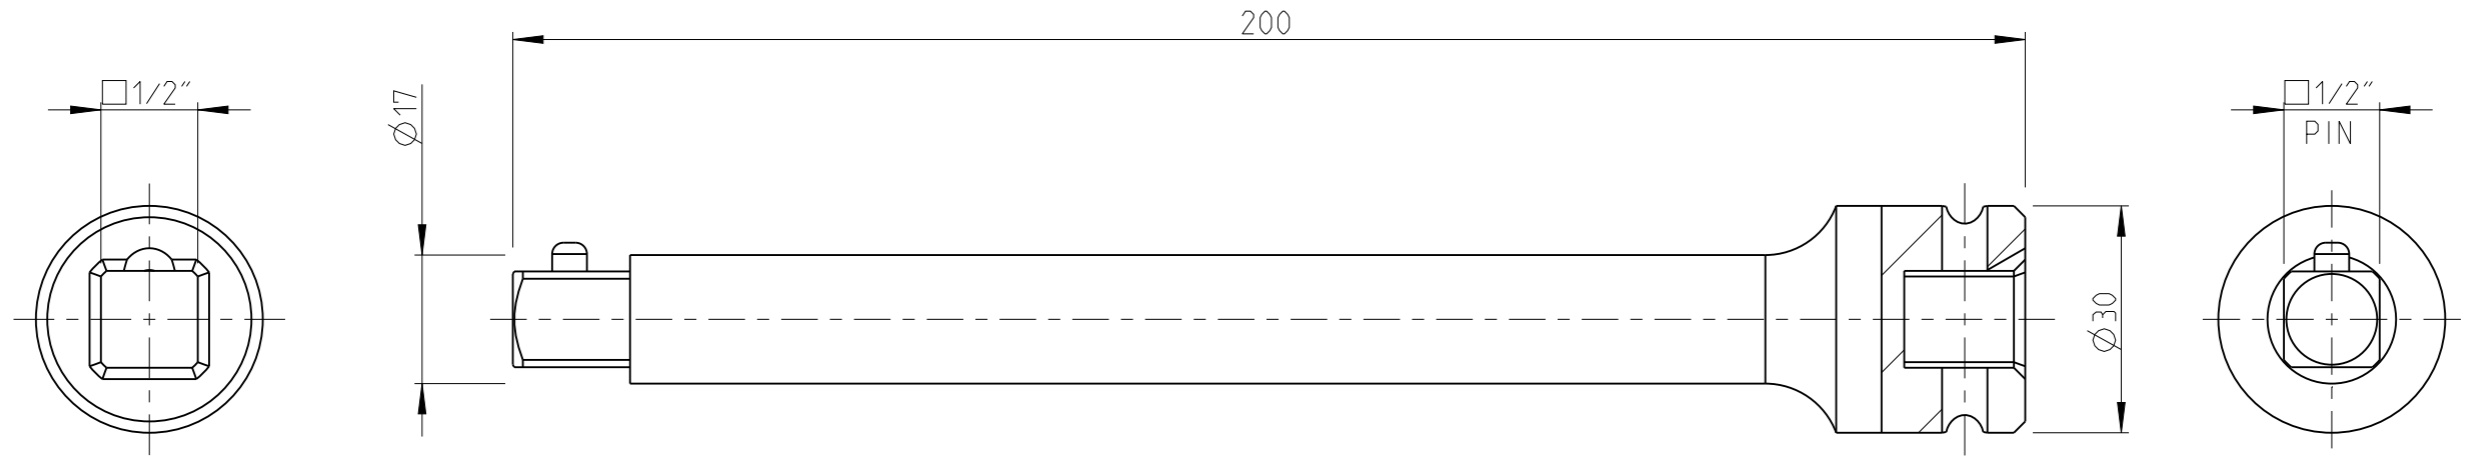

PART	4027133406	Status	Released	Rev./Iter	0.1
Drawing	4027133406	Status		Rev./Iter	0.1

proprietary document. Not to be used in any way without our consent.

SALTUS

Name	Extension-SQ1/2"-L200-SQ1/2"-P
Designation	4027 1334 06