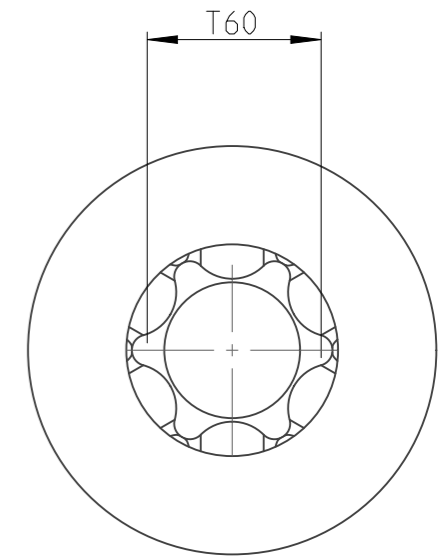

PART	4027133060	Status	Released	Rev./Iter	2.0
Drawing	4027133060	Status		Rev./Iter	2.1

1:1

proprietary document. Not to be used in any way without our consent.

<b>SALTUS</b>	Name	Bit socket-SQ1/2"-L110-T60-G
	Designation	4027 1330 60