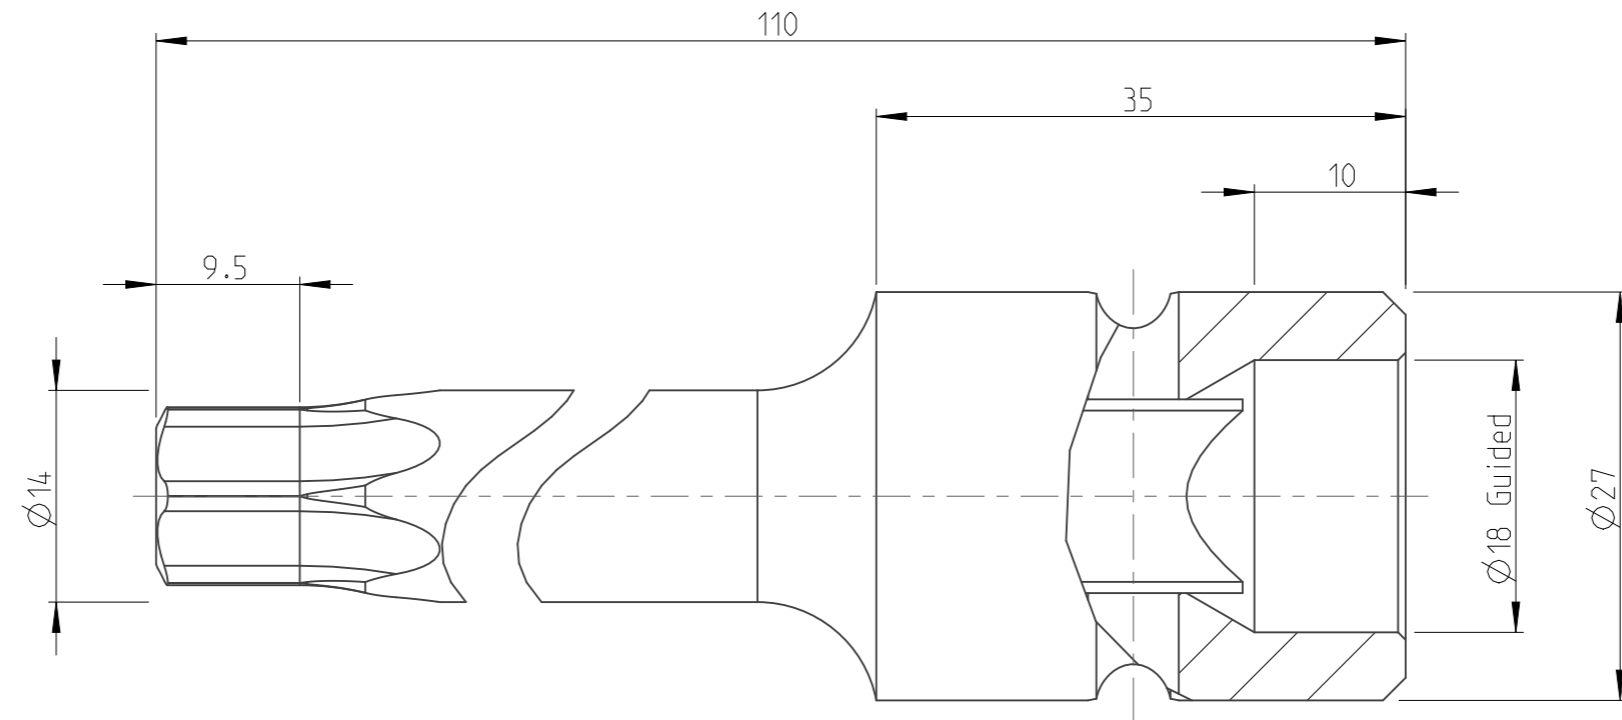

PART	4027133060	Status	Released	Rev./Iter	2.0
Drawing	4027133060	Status		Rev./Iter	2.1

1:1

proprietary document. Not to be used in any way without our consent.

<b>SALTUS</b>	Name	Bit socket-SQ1/2"-L110-T60-G
	Designation	4027 1330 60