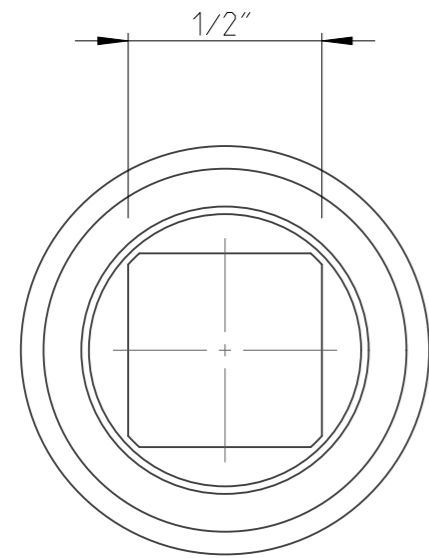

PART	4027133060	Status	Released	Rev./Iter	2.0
Drawing	4027133060	Status		Rev./Iter	2.1

1:1

proprietary document. Not to be used in any way without our consent.

<b>SALTUS</b>	Name	Bit socket-SQ1/2"-L110-T60-G
	Designation	4027 1330 60