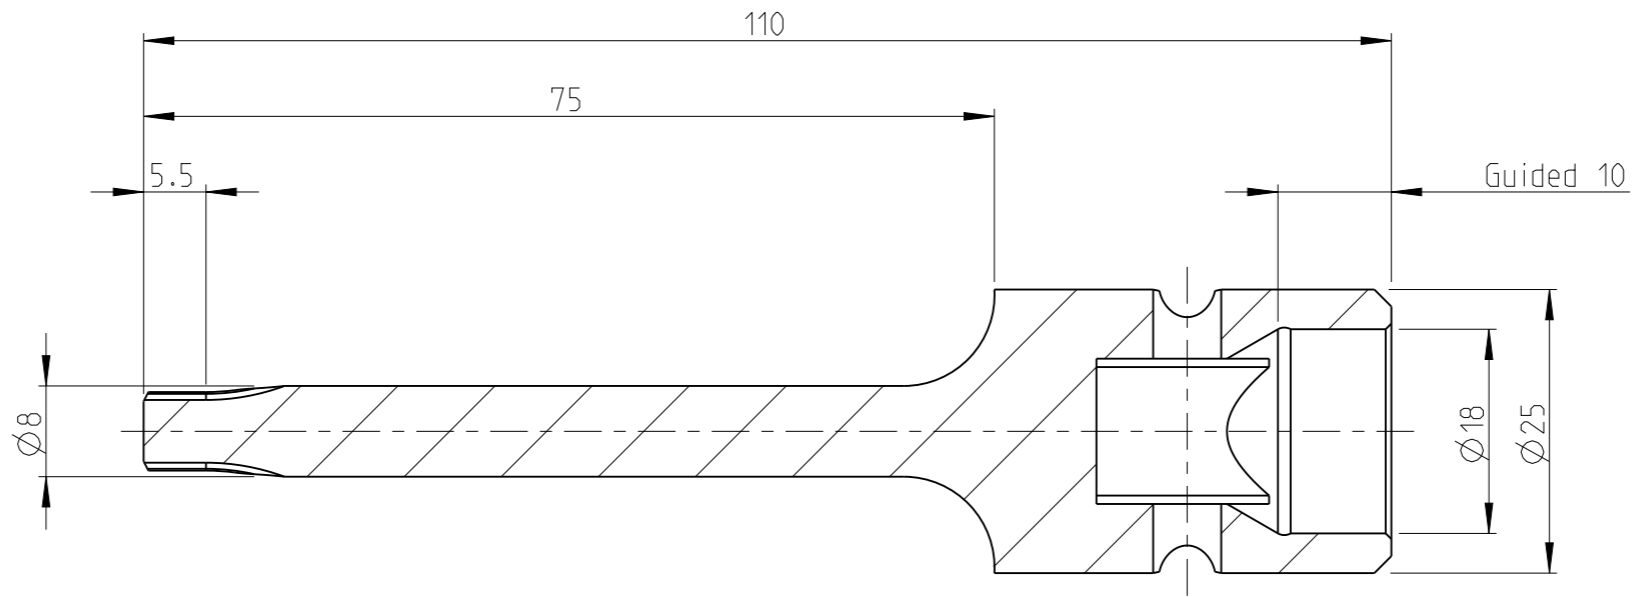

PART	4027133045	Status	Released	Rev./Iter	0.1
Drawing	4027133045	Status		Rev./Iter	0.1

1:1

proprietary document. Not to be used in any way without our consent.

SALTUS

Name	Bit socket-SQ1/2"-L110-T45-G
Designation	4027 1330 45