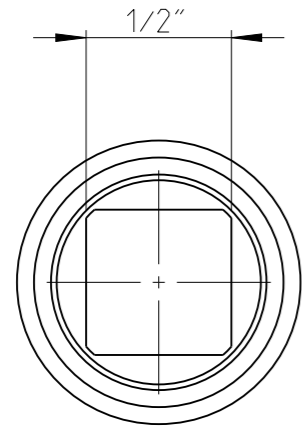

PART	4027133045	Status	Released	Rev./Iter	0.1
Drawing	4027133045	Status		Rev./Iter	0.1

1:1

proprietary document. Not to be used in any way without our consent.

SALTUS

Name	Bit socket-SQ1/2"-L110-T45-G
Designation	4027 1330 45