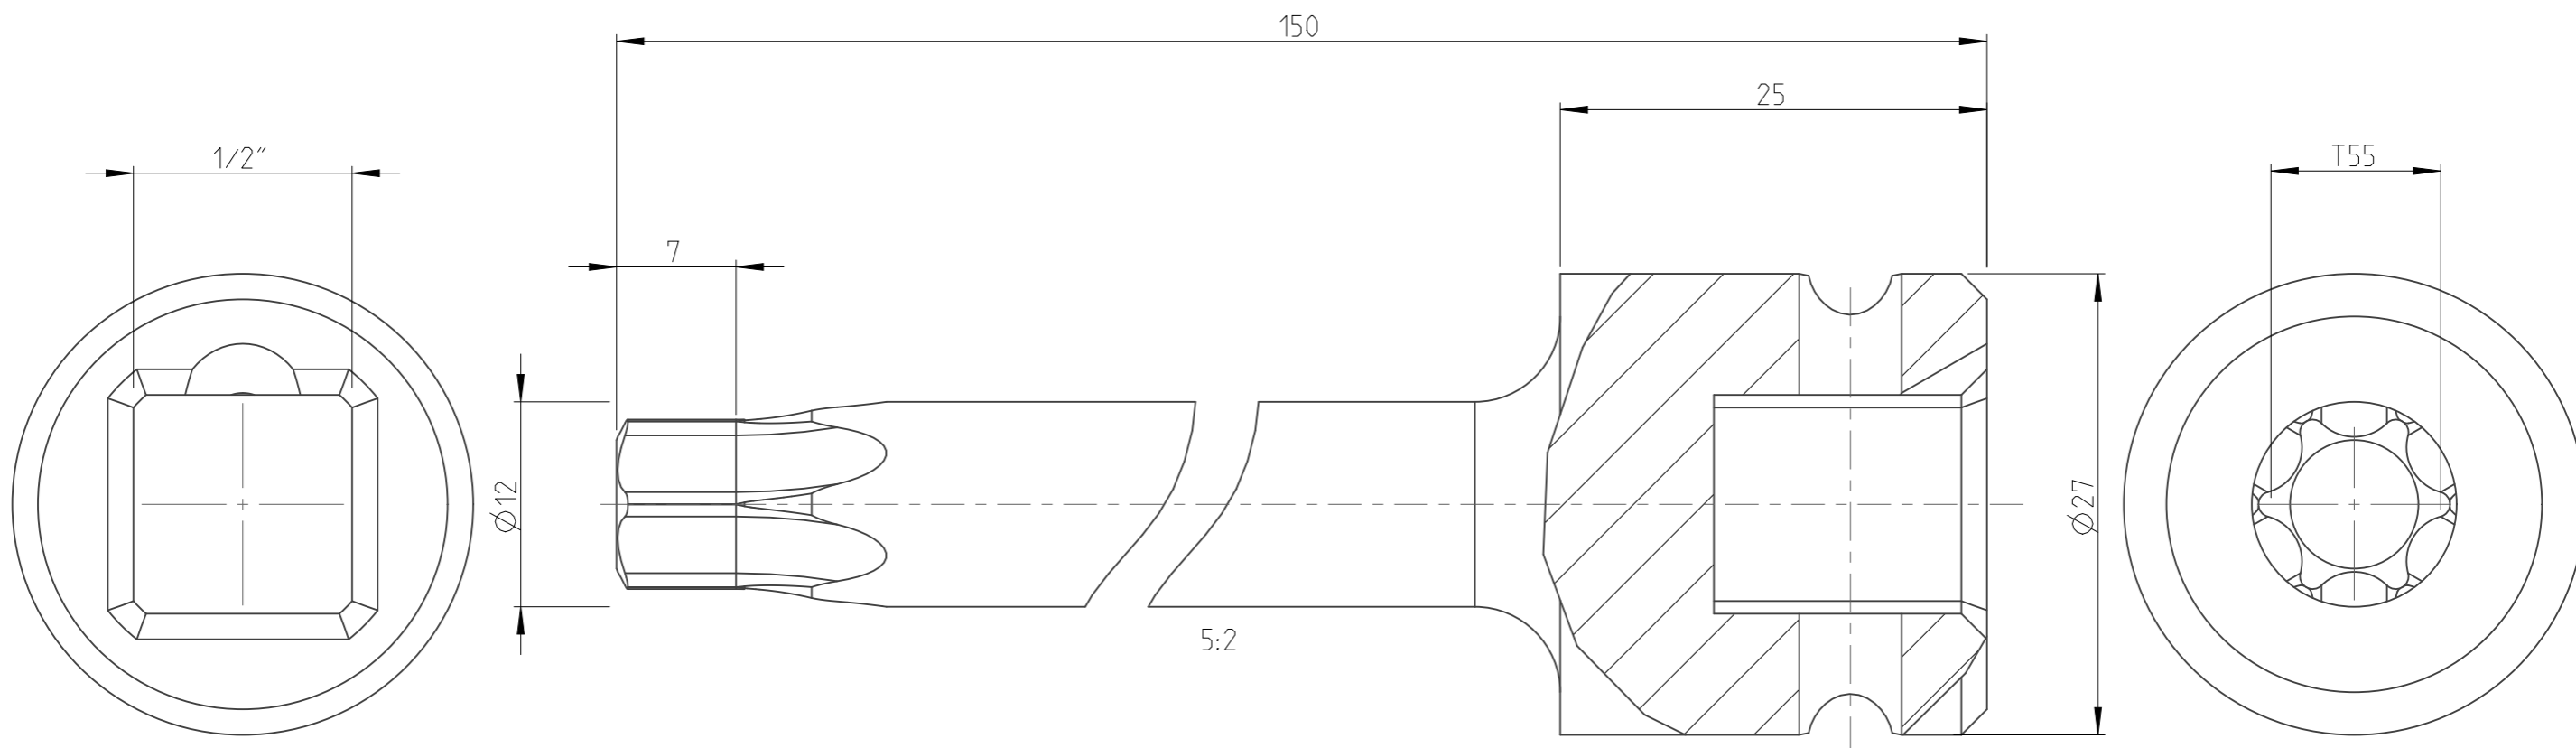

PART	4027132855	Status	Released	Rev./Iter	1,2
Drawing	4027132855	Status		Rev./Iter	1,4

1:1

proprietary document. Not to be used in any way without our consent.

**SALTUS**

Name	Bit socket-SQ1/2"-L150-T55
Designation	4027 1328 55