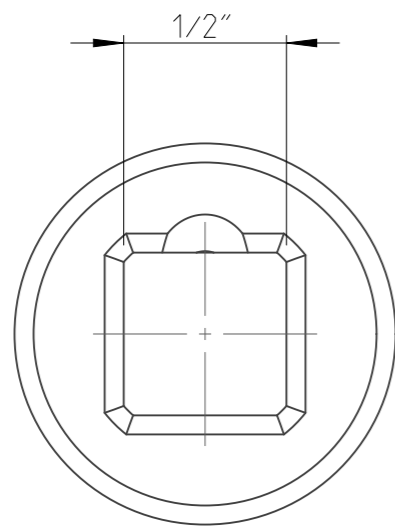

PART	4027132317	Status	Released	Rev./Iter	1.0
Drawing	4027132317	Status		Rev./Iter	1.1

proprietary document. Not to be used in any way without our consent.

SALTUS	Name	Bit socket-SQ1/2"-L50-HEX17
	Designation	4027 1323 17