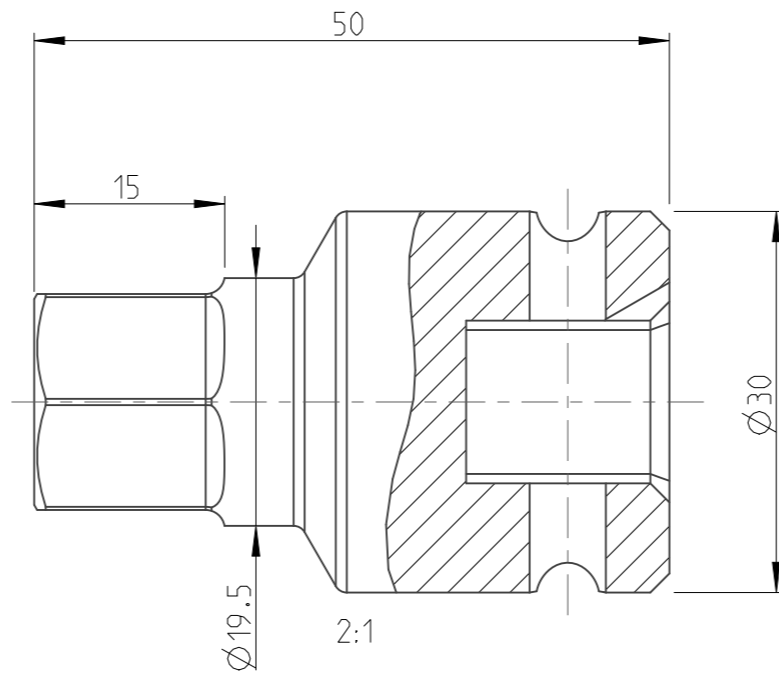

| | | | | | |
|---------|------------|--------|----------|-----------|-----|
| PART | 4027132317 | Status | Released | Rev./Iter | 1.0 |
| Drawing | 4027132317 | Status | | Rev./Iter | 1.1 |

proprietary document. Not to be used in any way without our consent.

| | | |
|---------------|-------------|-----------------------------|
| SALTUS | Name | Bit socket-SQ1/2"-L50-HEX17 |
| | Designation | 4027 1323 17 |