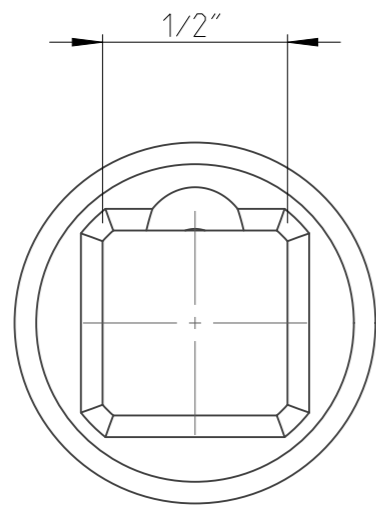

PART	4027132310	Status	Released	Rev./Iter	1.0
Drawing	4027132310	Status		Rev./Iter	1.2

proprietary document. Not to be used in any way without our consent.

<b>SALTUS</b>	Name	Bit socket-SQ1/2"-L44-HEX10
	Designation	4027 1323 10