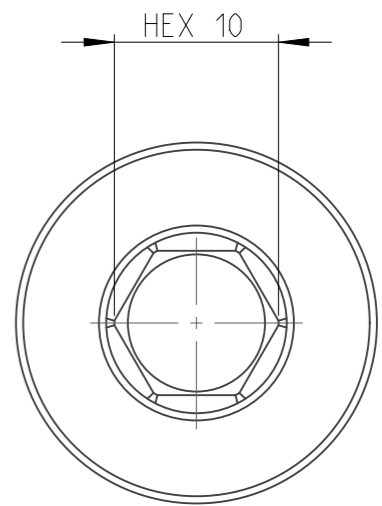

PART	4027132310	Status	Released	Rev./Iter	1.0
Drawing	4027132310	Status		Rev./Iter	1.2

proprietary document. Not to be used in any way without our consent.

<b>SALTUS</b>	Name	Bit socket-SQ1/2"-L44-HEX10
	Designation	4027 1323 10