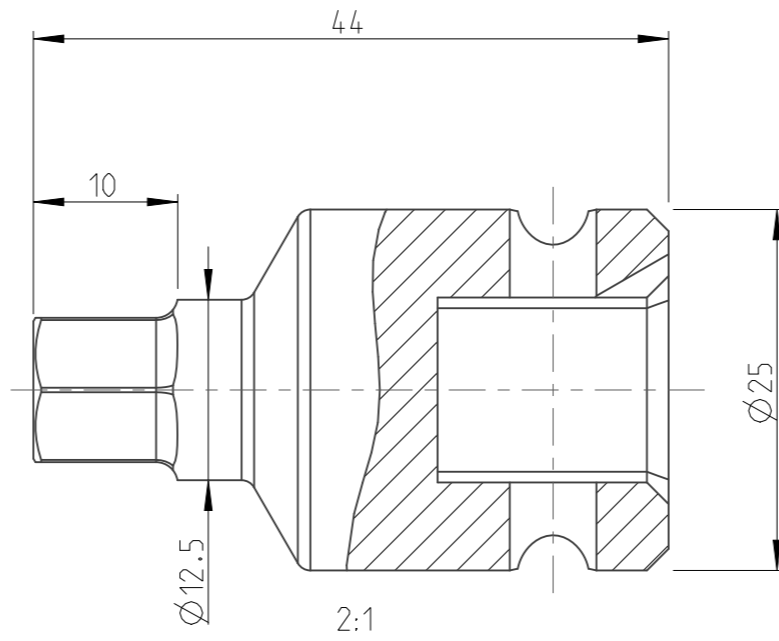

PART	4027132310	Status	Released	Rev./Iter	1.0
Drawing	4027132310	Status		Rev./Iter	1.2

proprietary document. Not to be used in any way without our consent.

<b>SALTUS</b>	Name	Bit socket-SQ1/2"-L44-HEX10
	Designation	4027 1323 10