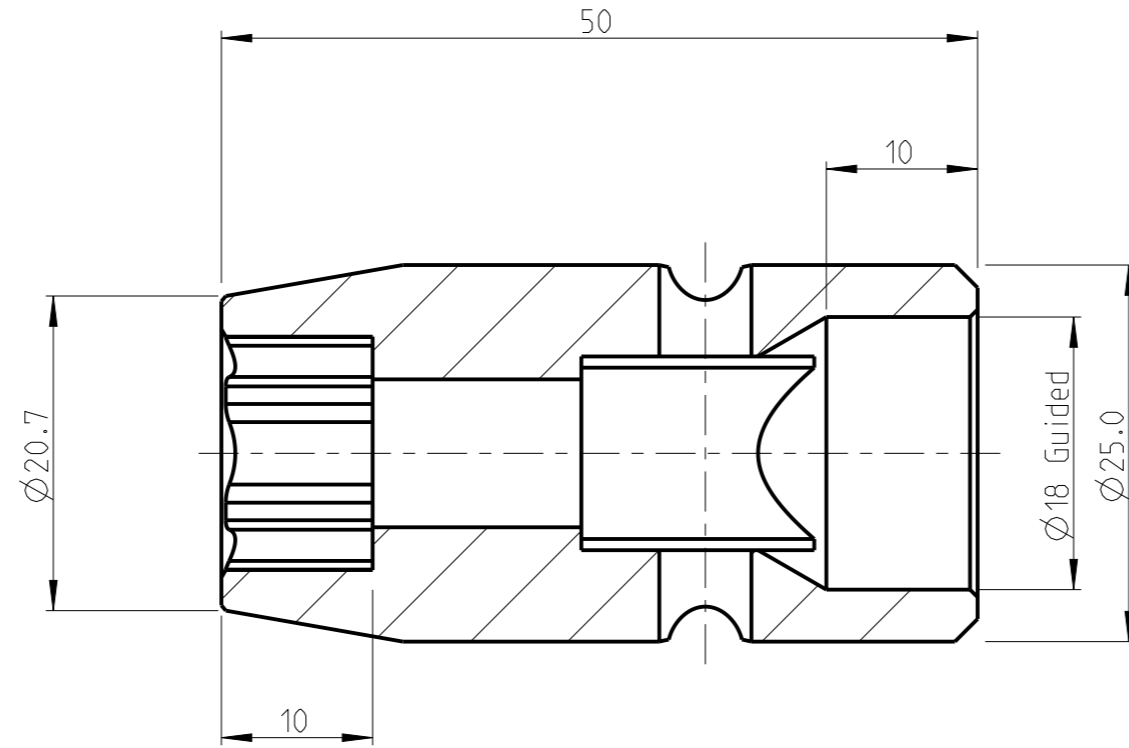

PART	4027131213	Status	Released	Rev./Iter	2.2
Drawing	4027131213	Status		Rev./Iter	2.2

proprietary document. Not to be used in any way without our consent.

SALTUS

Name	Socket-SQ1/2"-L50-SD13-G
Designation	4027 1312 13