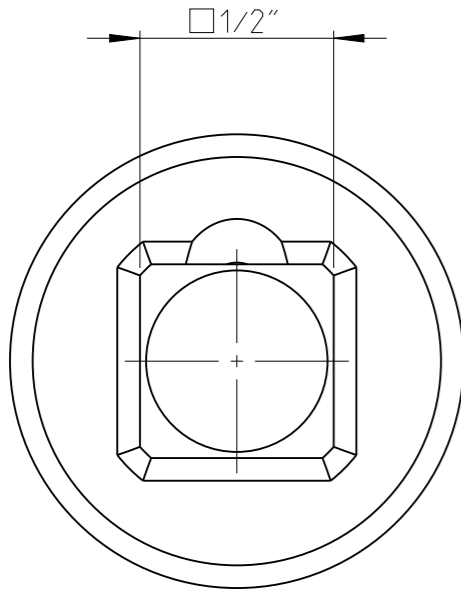

PART	4027130515	Status	Released	Rev./Iter	1.2
Drawing	4027130515	Status		Rev./Iter	1.2

proprietary document. Not to be used in any way without our consent.

**SALTUS**

Name	Socket-SQ1/2"-L38-HEX15-M
Designation	4027 1305 15