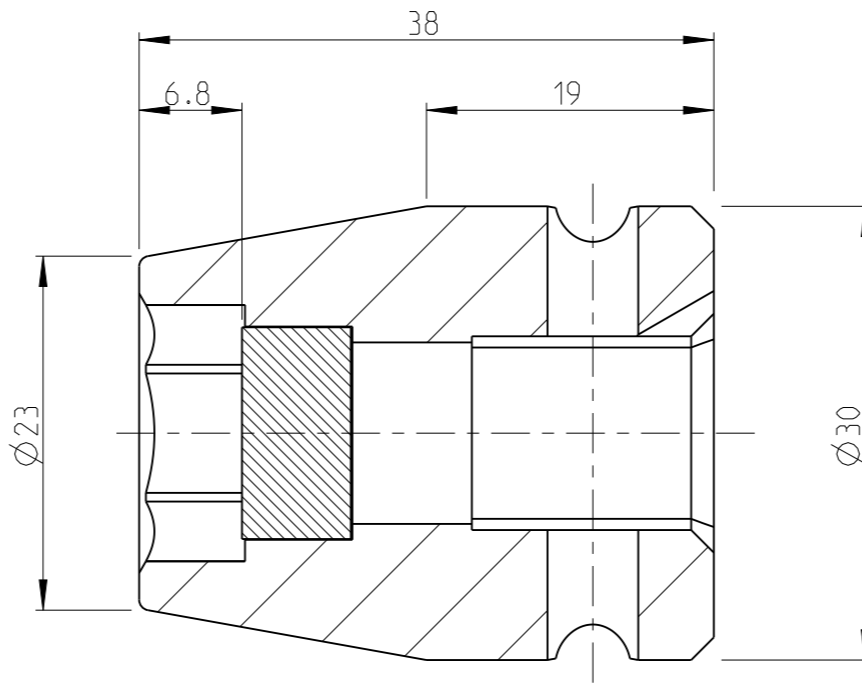

PART	4027130515	Status	Released	Rev./Iter	1.2
Drawing	4027130515	Status		Rev./Iter	1.2

proprietary document. Not to be used in any way without our consent.

**SALTUS**

Name	Socket-SQ1/2"-L38-HEX15-M
Designation	4027 1305 15