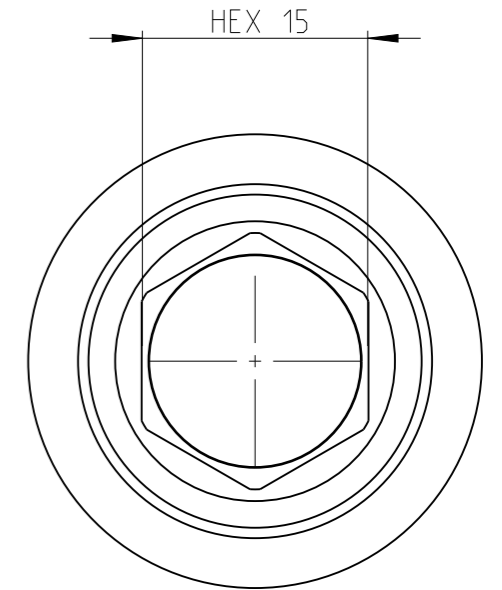

PART	4027130515	Status	Released	Rev./Iter	1.2
Drawing	4027130515	Status		Rev./Iter	1.2

proprietary document. Not to be used in any way without our consent.

**SALTUS**

Name	Socket-SQ1/2"-L38-HEX15-M
Designation	4027 1305 15