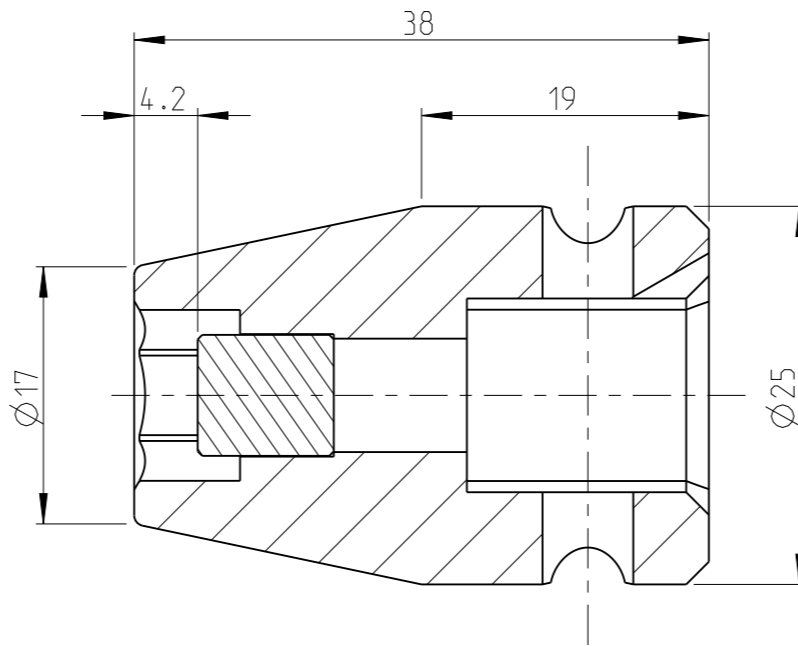

ASSEMBLY	4027130510	Status	Released	Rev. / Iter	0.1
DRAWING	4027130510	Status		Rev. / Iter	0.1

proprietary document. Not to be used in any way without our consent.

SALTUS

Name	Socket-SQ1/2"-L38-HEX10-M
Designation	4027 1305 10