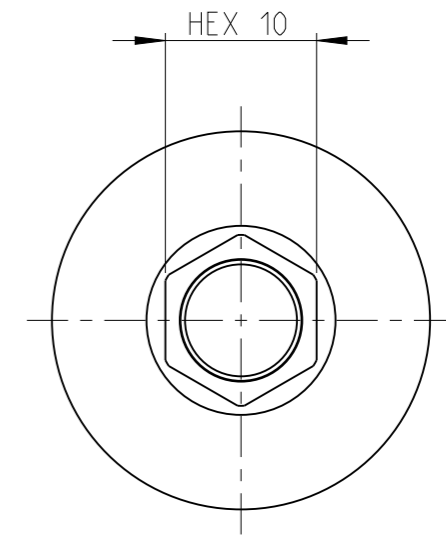

ASSEMBLY	4027130510	Status	Released	Rev. / Iter	0.1
DRAWING	4027130510	Status		Rev. / Iter	0.1

proprietary document. Not to be used in any way without our consent.

SALTUS

Name	Socket-SQ1/2"-L38-HEX10-M
Designation	4027 1305 10