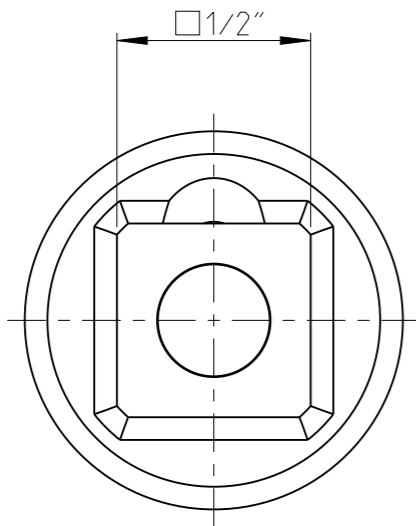

ASSEMBLY	4027130510	Status	Released	Rev. / Iter	0.1
DRAWING	4027130510	Status		Rev. / Iter	0.1

proprietary document. Not to be used in any way without our consent.

SALTUS

Name	Socket-SQ1/2"-L38-HEX10-M
Designation	4027 1305 10