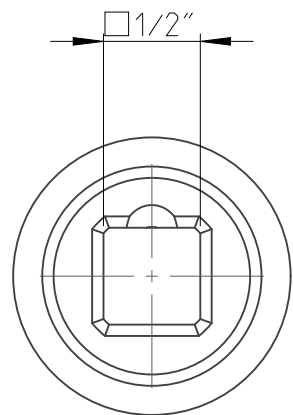

PART	4027130499	Status	Released	Rev. / Iter	1.0
Drawing	4027130499	Status		Rev. / Iter	1.0

proprietary document. Not to be used in any way without our consent.

SALTUS

Name
SKT-SQ1/2"-L85-HEX1.1/16"-TW
Designation
4027 1304 99