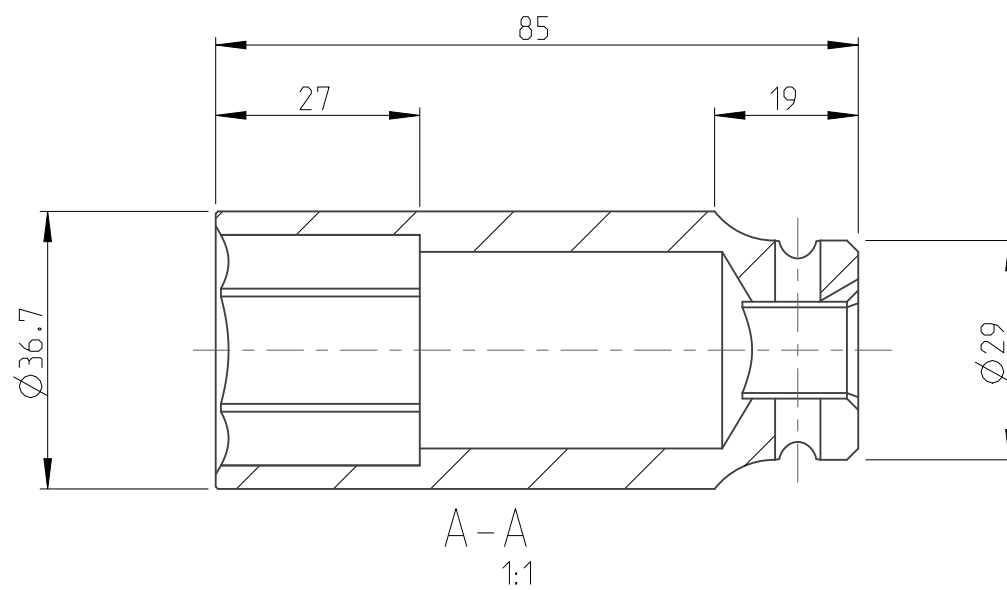

PART	4027130499	Status	Released	Rev. / Iter	1.0
Drawing	4027130499	Status		Rev. / Iter	1.0

proprietary document. Not to be used in any way without our consent.

SALTUS

Name
SKT-SQ1/2"-L85-HEX1.1/16"-TW
Designation
4027 1304 99