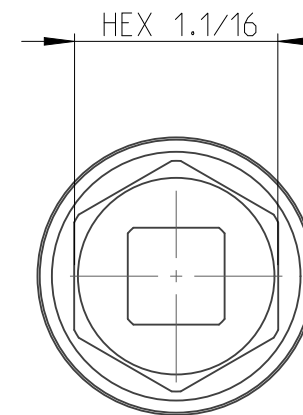

PART	4027130499	Status	Released	Rev. / Iter	1.0
Drawing	4027130499	Status		Rev. / Iter	1.0

proprietary document. Not to be used in any way without our consent.

SALTUS

Name
SKT-SQ1/2"-L85-HEX1.1/16"-TW
Designation
4027 1304 99