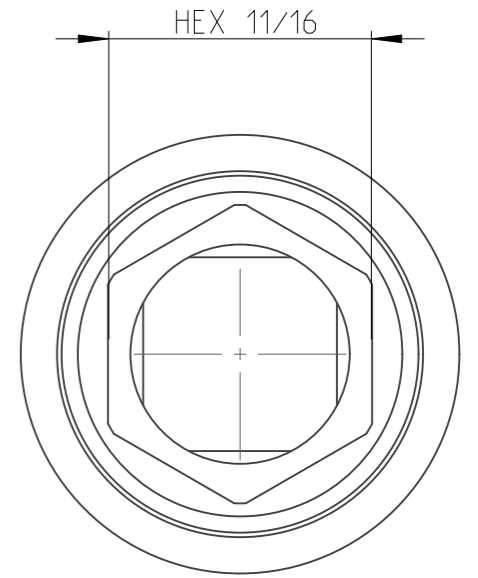

| | | | | | |
|---------|------------|--------|----------|-----------|-----|
| PART | 4027130182 | Status | Released | Rev./Iter | 1.0 |
| Drawing | 4027130182 | Status | | Rev./Iter | 1.0 |

proprietary document. Not to be used in any way without our consent.

SALTUS

| | |
|-------------|--------------------------------|
| Name | Socket-SQ1/2"-L38-HEX11/16"-TW |
| Designation | 4027 1301 82 |