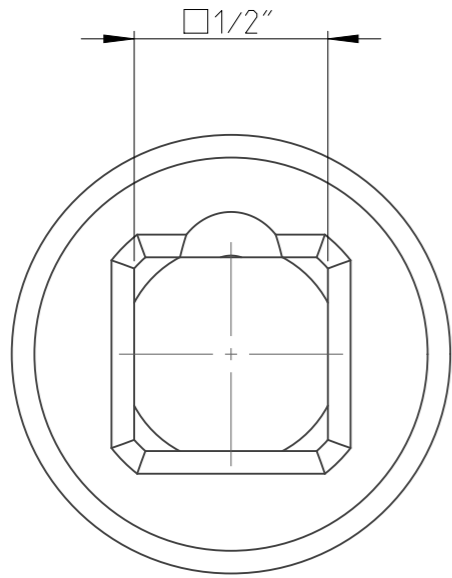

| | | | | | |
|---------|------------|--------|----------|-----------|-----|
| PART | 4027130182 | Status | Released | Rev./Iter | 1.0 |
| Drawing | 4027130182 | Status | | Rev./Iter | 1.0 |

proprietary document. Not to be used in any way without our consent.

SALTUS

| | |
|-------------|--------------------------------|
| Name | Socket-SQ1/2"-L38-HEX11/16"-TW |
| Designation | 4027 1301 82 |