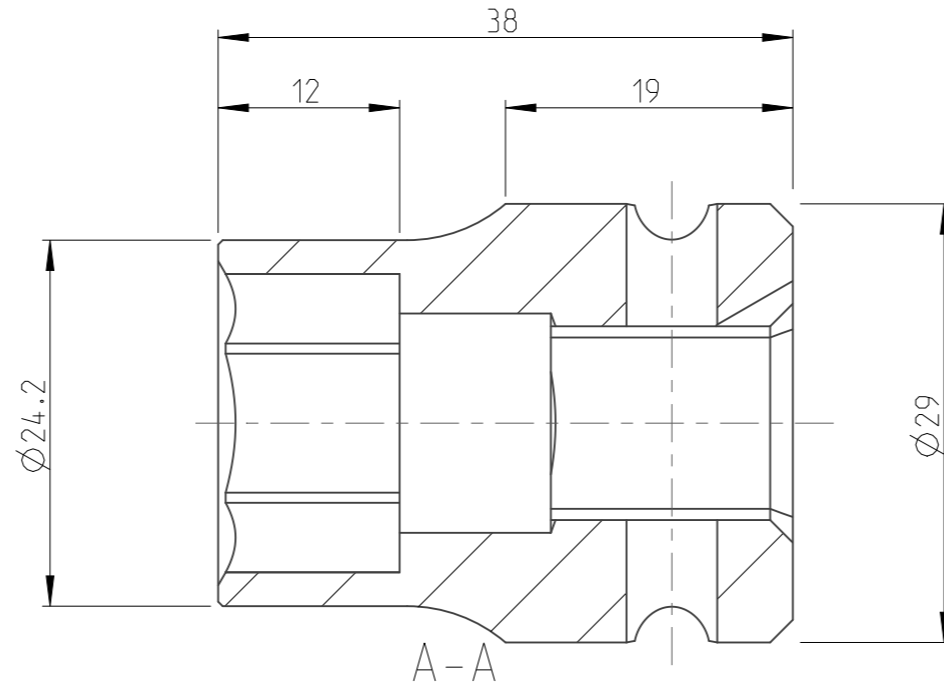

| | | | | | |
|---------|------------|--------|----------|-----------|-----|
| PART | 4027130182 | Status | Released | Rev./Iter | 1.0 |
| Drawing | 4027130182 | Status | | Rev./Iter | 1.0 |

proprietary document. Not to be used in any way without our consent.

SALTUS

| | |
|-------------|--------------------------------|
| Name | Socket-SQ1/2"-L38-HEX11/16"-TW |
| Designation | 4027 1301 82 |