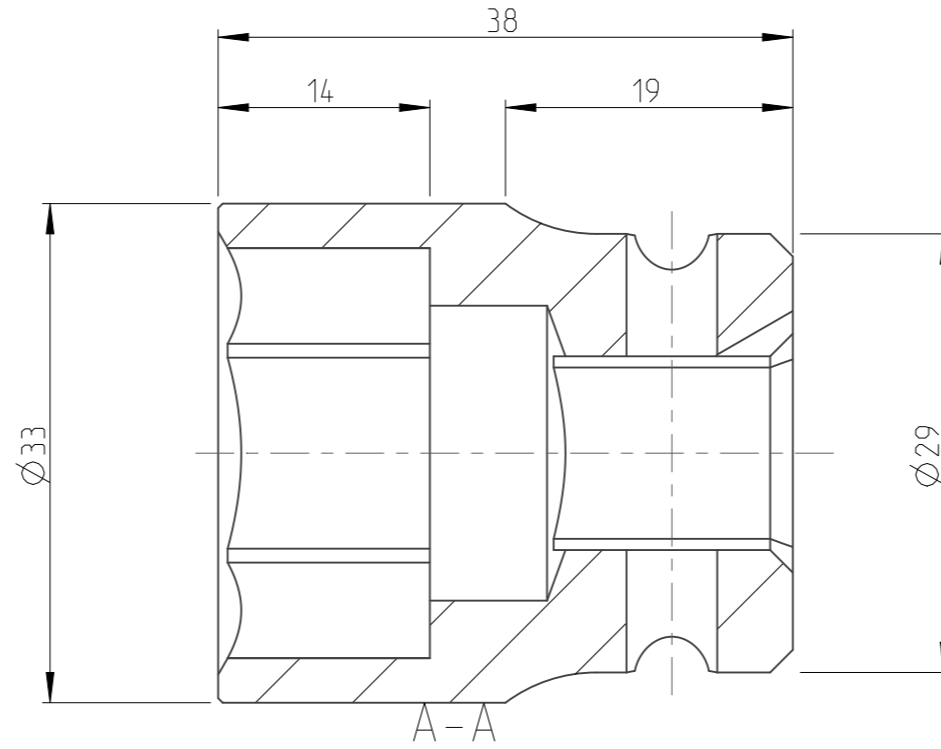

PART	4027130124	Status	Released	Rev./Iter	1.0
Drawing	4027130124	Status		Rev./Iter	1.0

proprietary document. Not to be used in any way without our consent.

**SALTUS**

Name	Socket-SQ1/2"-L38-HEX24-TW
Designation	4027 1301 24