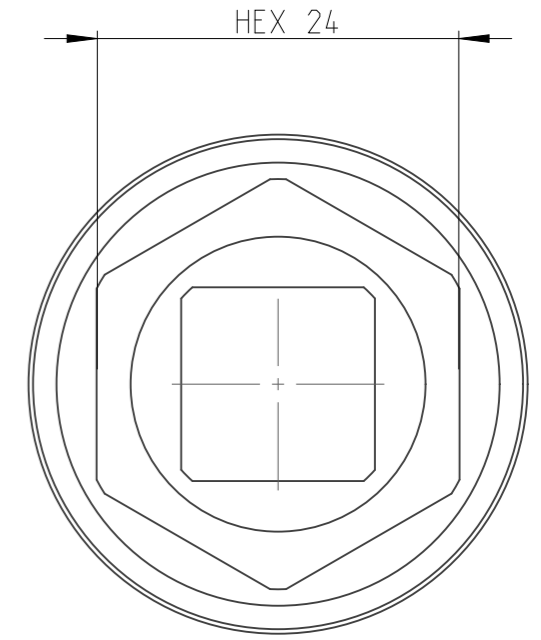

PART	4027130124	Status	Released	Rev./Iter	1.0
Drawing	4027130124	Status		Rev./Iter	1.0

proprietary document. Not to be used in any way without our consent.

**SALTUS**

Name	Socket-SQ1/2"-L38-HEX24-TW
Designation	4027 1301 24