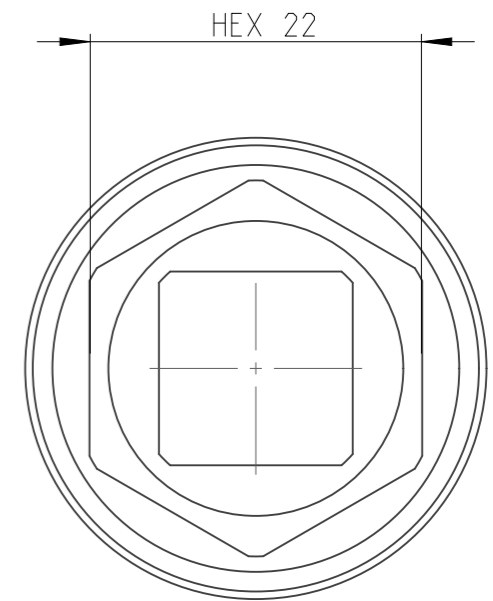

PART	4027130122	Status	Released	Rev./Iter	1.0
Drawing	4027130122	Status		Rev./Iter	1.0

1:1

proprietary document. Not to be used in any way without our consent.

SALTUS	Name	Socket-SQ1/2"-L38-HEX22-TW
	Designation	4027 1301 22