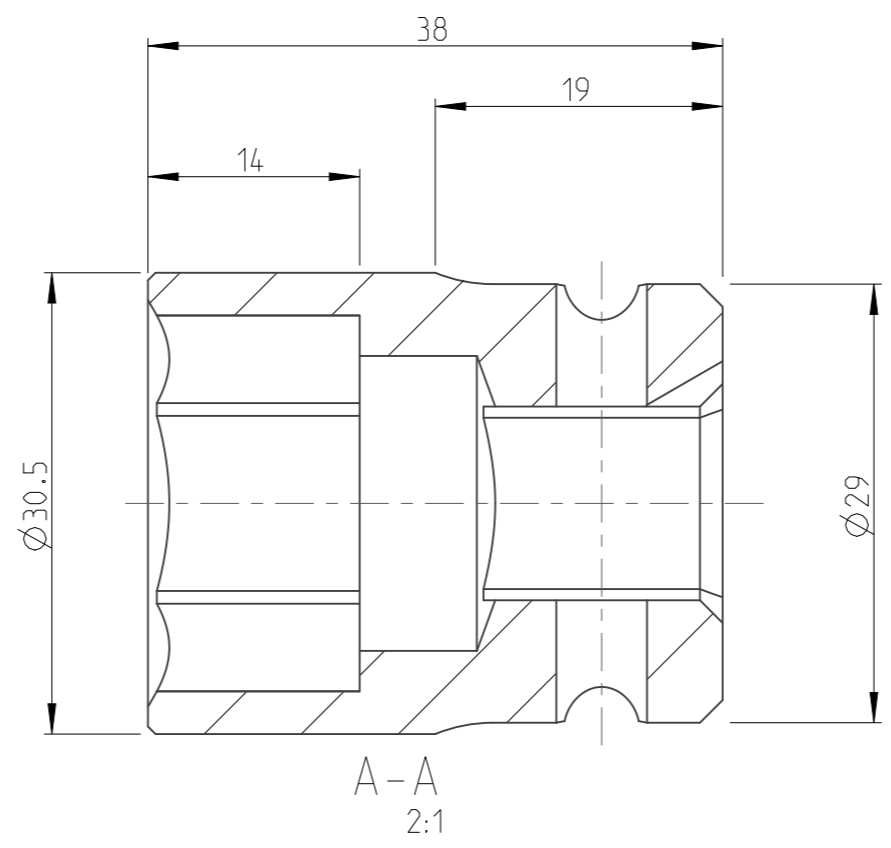

PART	4027130122	Status	Released	Rev./Iter	1.0
Drawing	4027130122	Status		Rev./Iter	1.0

1:1

proprietary document. Not to be used in any way without our consent.

SALTUS	Name	Socket-SQ1/2"-L38-HEX22-TW
	Designation	4027 1301 22