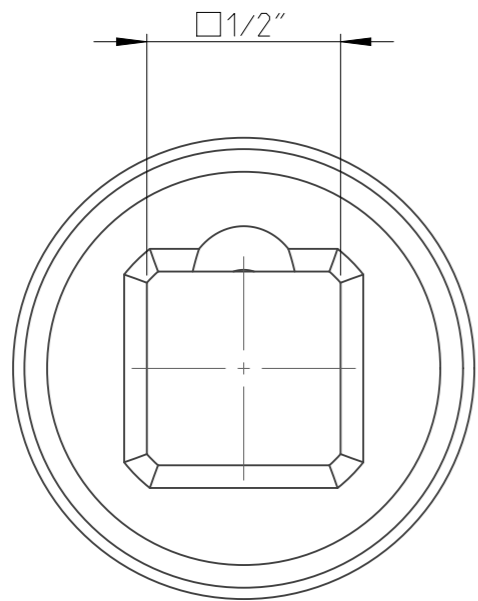

PART	4027130122	Status	Released	Rev./Iter	1.0
Drawing	4027130122	Status		Rev./Iter	1.0

1:1

proprietary document. Not to be used in any way without our consent.

SALTUS	Name	Socket-SQ1/2"-L38-HEX22-TW
	Designation	4027 1301 22