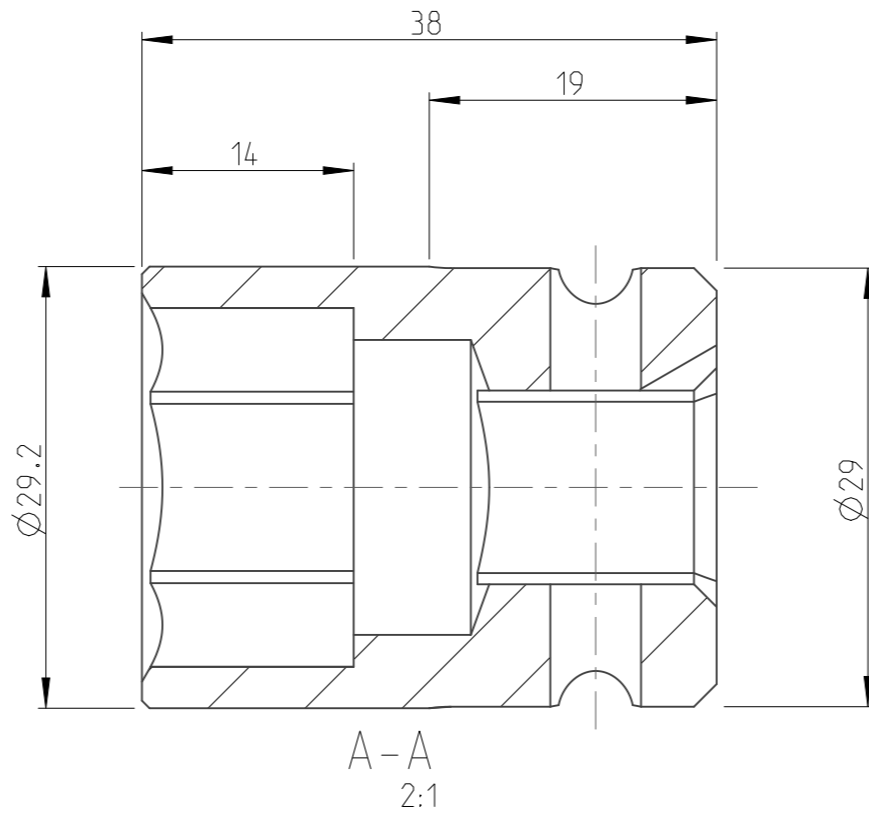

PART	4027130121	Status	Released	Rev. / Iter	1.0
Drawing	4027130121	Status		Rev. / Iter	1.0

1:1

proprietary document. Not to be used in any way without our consent.

SALTUS

Name	Socket-SQ1/2"-L38-HEX21-TW
Designation	4027 1301 21