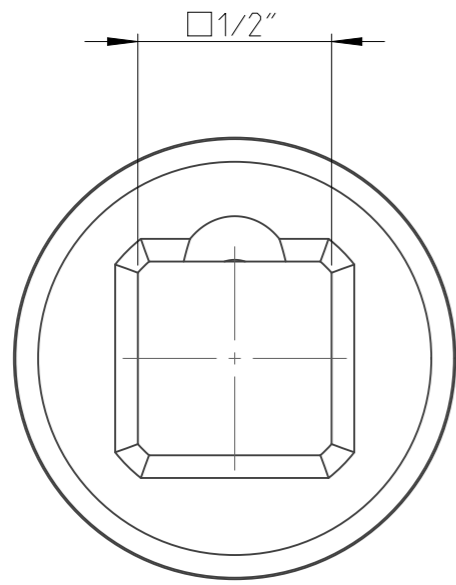

PART	4027130121	Status	Released	Rev. / Iter	1.0
Drawing	4027130121	Status		Rev. / Iter	1.0

1:1

proprietary document. Not to be used in any way without our consent.

SALTUS

Name	Socket-SQ1/2"-L38-HEX21-TW
Designation	4027 1301 21