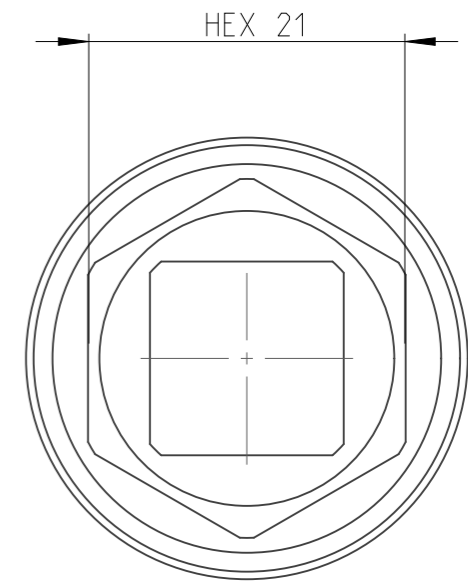

PART	4027130121	Status	Released	Rev. / Iter	1.0
Drawing	4027130121	Status		Rev. / Iter	1.0

1:1

proprietary document. Not to be used in any way without our consent.

SALTUS

Name	Socket-SQ1/2"-L38-HEX21-TW
Designation	4027 1301 21